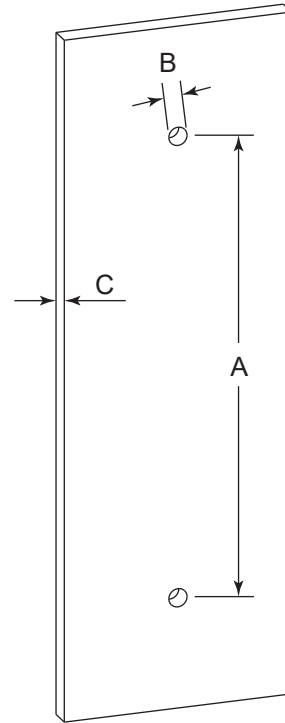

FLORENCE COLLECTION DOUBLE SDH 18" 3227818

2 3/4"
[71mm]

PRODUCT NAME: DOUBLE SHOWER
DOOR HANDLE 18"

PRODUCT CODE: 3227818

MATERIAL: All-brass construction

KEY FEATURES: Traditional design.
Round and elegant style.

NOTE: Dimensions and specifications are subject to change without notice.

HANDLES INFO

Components Included		
①	Handle	X1
②	Set Screw M6	X2
③	Fixing Bracket	X2
④	Rubber Gasket	X4

Mounting Kits Included		
	X1	Allen Key

GLASS INFO

Glass Hole C-C Distance		
A	8"/203mm	8" Shower Door Handle
	12"/305mm	12" Shower Door Handle
	18"/457mm	18" Shower Door Handle
	24"/610mm	24" Shower Door Handle
	36"/914mm	36" Shower Door Handle
B	1/2" (12mm)	Glass Hole Diameter
C	6-12mm	Glass Thickness