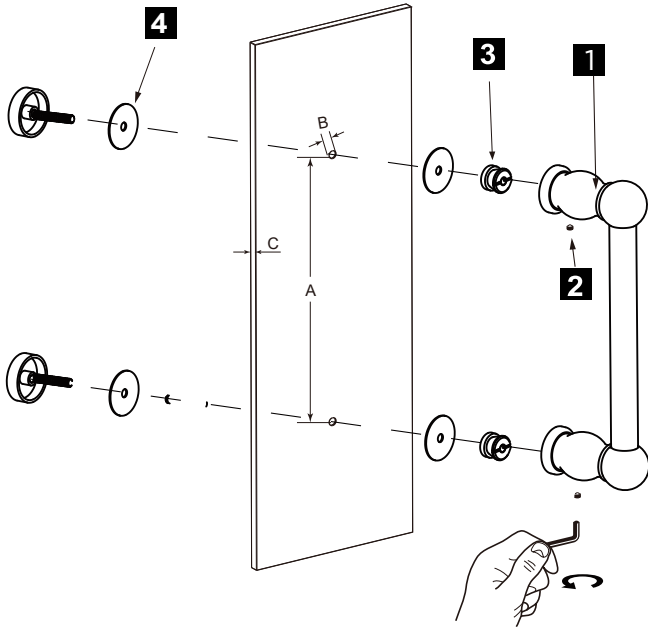

FLORENCE COLLECTION DOUBLE SDH 18" 3227818

2 3/4"
[71mm]

PRODUCT NAME: DOUBLE SHOWER
DOOR HANDLE 18"

PRODUCT CODE: 3227818

MATERIAL: All-brass construction

KEY FEATURES: Traditional design.
Round and elegant style.

NOTE: Dimensions and specifications are subject to change without notice.

HANDLES INFO

Components Included		
①	Handle	X1
②	Set Screw M6	X2
③	Fixing Bracket	X2
④	Rubber Gasket	X4

Mounting Kits Included		
	X1	Allen Key

GLASS INFO

Glass Hole C-C Distance		
A	8"/203mm	8" Shower Door Handle
	12"/305mm	12" Shower Door Handle
	18"/457mm	18" Shower Door Handle
	24"/610mm	24" Shower Door Handle
	36"/914mm	36" Shower Door Handle
B	1/2" (12mm)	Glass Hole Diameter
C	6-12mm	Glass Thickness