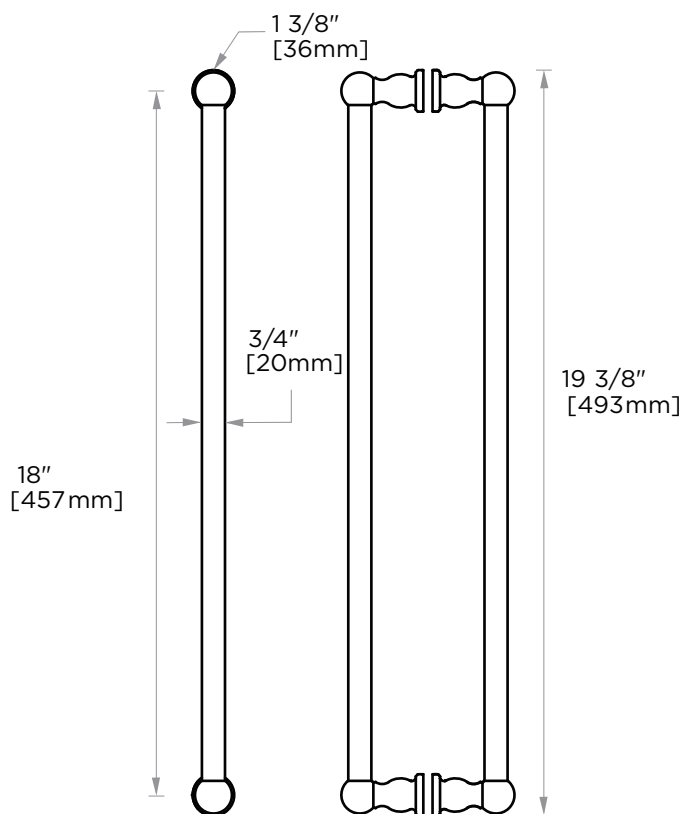

FLORENCE COLLECTION DOUBLE SDH 18" 3227818

2 3/4"
[71mm]

PRODUCT NAME: DOUBLE SHOWER
DOOR HANDLE 18"

PRODUCT CODE: 3227818

MATERIAL: All-brass construction

KEY FEATURES: Traditional design.
Round and elegant style.

NOTE: Dimensions and specifications are subject to change without notice.

HANDLES INFO

Components Included		
①	Handle	X1
②	Set Screw M6	X2
③	Fixing Bracket	X2
④	Rubber Gasket	X4

Mounting Kits Included		
	X1	Allen Key

GLASS INFO

Glass Hole C-C Distance		
A	8"/203mm	8" Shower Door Handle
	12"/305mm	12" Shower Door Handle
	18"/457mm	18" Shower Door Handle
	24"/610mm	24" Shower Door Handle
	36"/914mm	36" Shower Door Handle
B	1/2" (12mm)	Glass Hole Diameter
C	6-12mm	Glass Thickness

* Can be used with extension kit for thicker doors

NOTE: Dimensions and specifications are subject to change without notice.