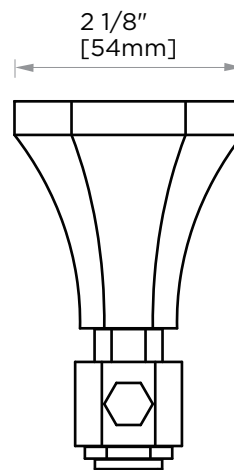

## PISA COLLECTION ROBE HOOK 342130

**PRODUCT NAME:** ROBE HOOK

**PRODUCT CODE:** 342130

**MATERIAL:** All-brass construction

**KEY FEATURES:** Classic Art Deco take on a traditional design

**STOCKED FINISHES:**

NOTE: Dimensions and specifications are subject to change without notice.