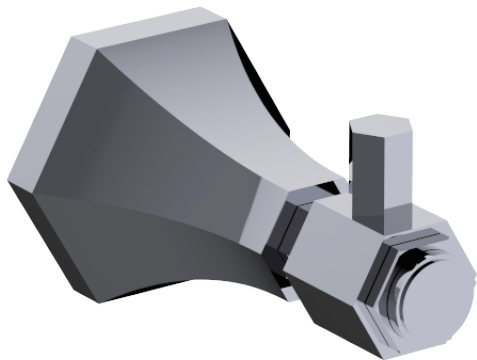

## PISA COLLECTION ROBE HOOK 342130

**PRODUCT NAME:** ROBE HOOK

**PRODUCT CODE:** 342130

**MATERIAL:** All-brass construction

**KEY FEATURES:** Classic Art Deco take on a traditional design

**STOCKED FINISHES:**