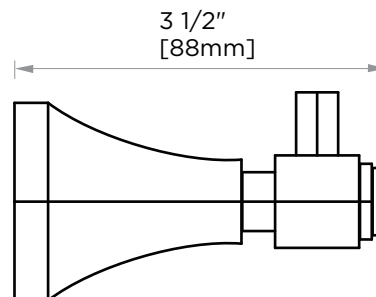

## PISA COLLECTION ROBE HOOK 342130

**PRODUCT NAME:** ROBE HOOK

**PRODUCT CODE:** 342130

**MATERIAL:** All-brass construction

**KEY FEATURES:** Classic Art Deco take on a traditional design

**STOCKED FINISHES:**

NOTE: Dimensions and specifications are subject to change without notice.