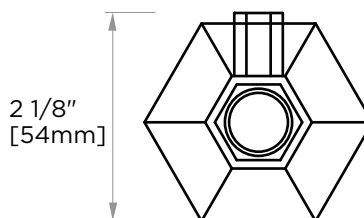

## PISA COLLECTION ROBE HOOK 342130

**PRODUCT NAME:** ROBE HOOK

**PRODUCT CODE:** 342130

**MATERIAL:** All-brass construction

**KEY FEATURES:** Classic Art Deco take on a traditional design

**STOCKED FINISHES:**