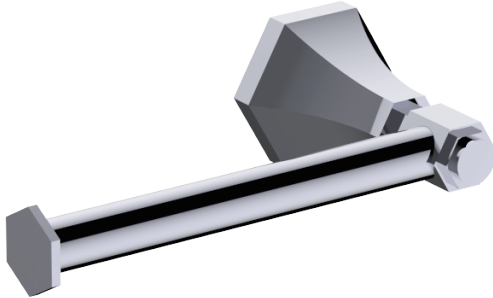

PISA COLLECTION TISSUE HOLDER 342151L

PRODUCT NAME: TISSUE HOLDER

PRODUCT CODE: 342151L

MATERIAL: All-brass construction

KEY FEATURES: Classic Art Deco take on a traditional design

STOCKED FINISHES:

- Polished Chrome (99)
- Brushed Nickel (81)
- Polished Nickel (68)