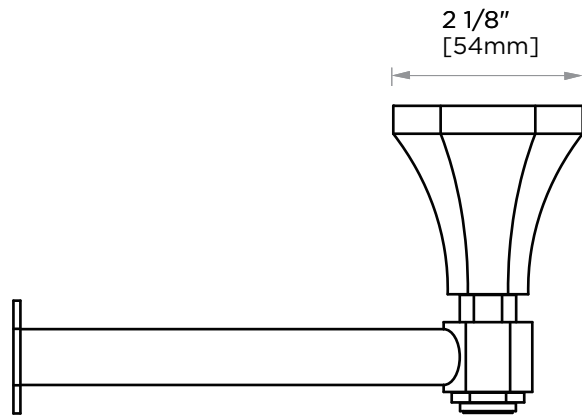

NOTE: Dimensions and specifications are subject to change without notice.