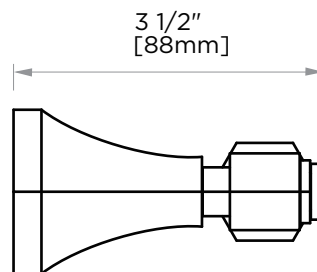

NOTE: Dimensions and specifications are subject to change without notice.