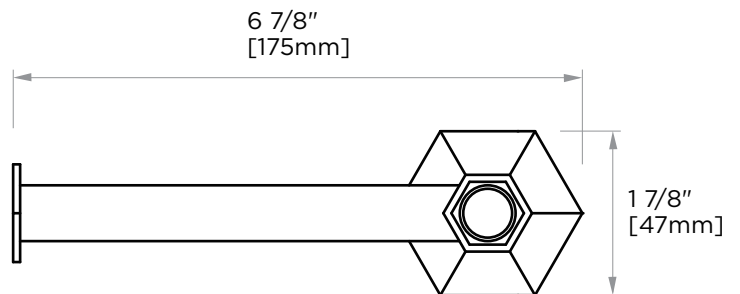

NOTE: Dimensions and specifications are subject to change without notice.