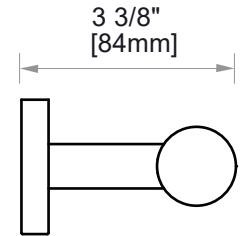

9400 SERIES (1.5"/35MM)

GRAB BAR 18"

8289418-35mm

PRODUCT NAME: GRAB BAR

SIZE: 18"

PRODUCT CODE: 8289418-35mm

MATERIAL: All-brass construction

STOCKED FINISHES:

NOTE: Dimensions and specifications are subject to change without notice.