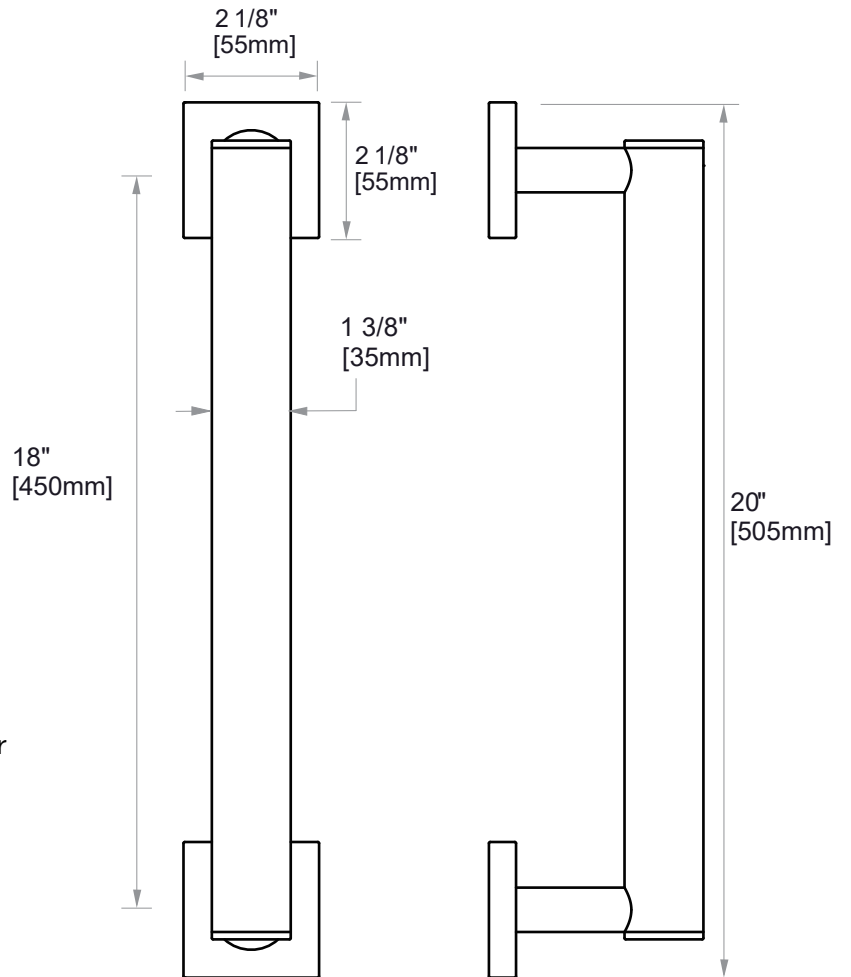

9400 SERIES (1.5"/35MM)

GRAB BAR 18"

8289418-35mm

PRODUCT NAME: GRAB BAR

SIZE: 18"

PRODUCT CODE: 8289418-35mm

MATERIAL: All-brass construction

STOCKED FINISHES:

NOTE: Dimensions and specifications are subject to change without notice.