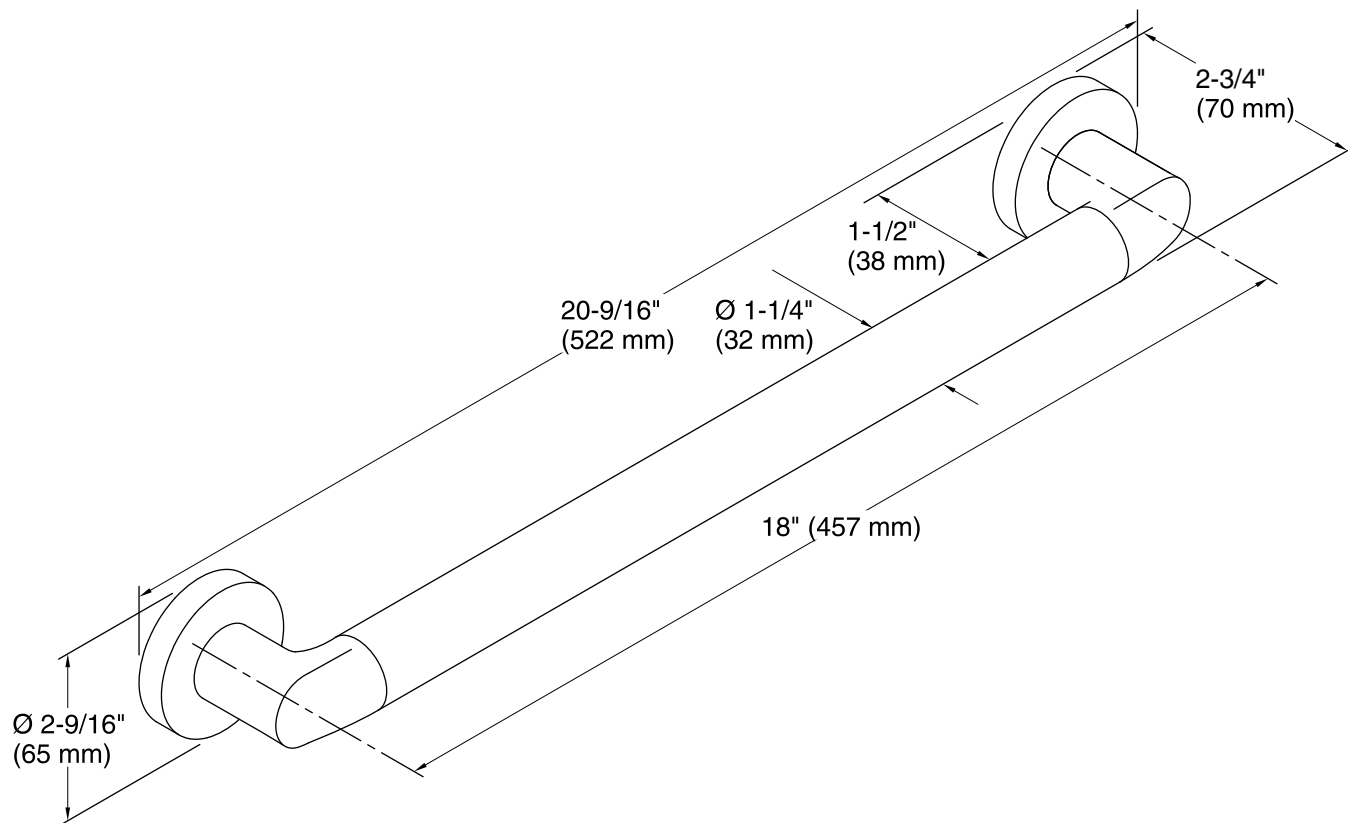

Technical Information

All product dimensions are nominal.

Notes

Install this product according to the installation instructions.

WARNING: Risk of personal injury. The wall plates on the grab bar must be mounted to a brace between the wall studs. This will ensure that the weight of the user is adequately supported.

ADA compliant when installed to the specific requirements of these regulations.