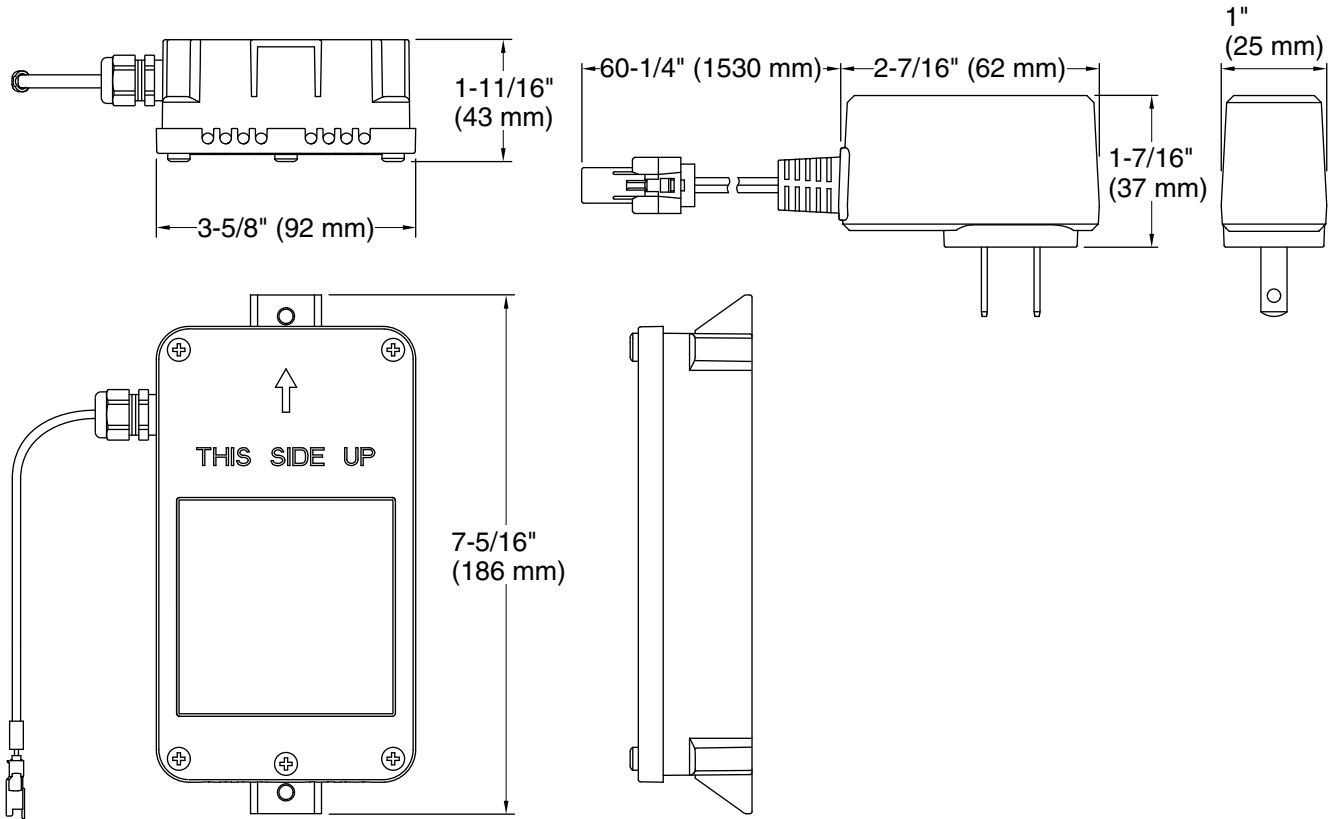

Required Electrical Service

One circuit required.

120/240 V, 0.3 A, 60 Hz

Technical Information

All product dimensions are nominal.

Material: Plastic

Notes

Install this product according to the installation instructions.