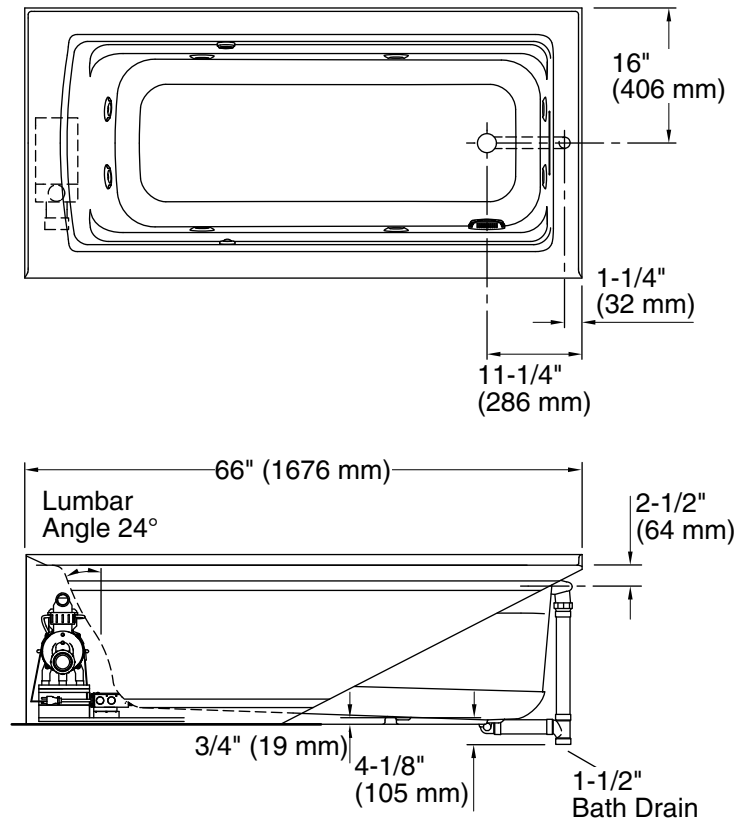

No change in measurements if connected with drain illustrated. (K-7272)

Required Electrical Service

One dedicated circuit required, protected with Class A Ground-Fault Circuit-Interrupter (GFCI). Outside North America, this device may be known as a Residual Current Device (RCD).

Pump, Heated   120 V, 15 A, 60 Hz
Surface:

Technical Information

All product dimensions are nominal.

Installation: Three-wall alcove
Drain location: Right
Basin area, bottom: 50-3/8" x 19-5/8" (1280 mm x 498 mm)
Basin area, top: 57-5/16" x 24-1/16" (1456 mm x 611 mm)
Weight: 130 lbs (59 kg)
Minimum floor load: 48.1 lbs/ft² (234.8 kg/m²)
Water depth: 15-5/16" (389 mm)
Water capacity: 66 gal (249.8 L)
Electrical component rating: Pump: 120 V, 7 A, 60 Hz
Heated Surface: 120 V, 0.5 A, 60 Hz, 65 W
Pump speed: Single

Notes

Measure your actual product for rough-in details.

Install this product according to the installation instructions.

The hot water supply should be 70% of the capacity of the bath or greater. Installations will vary.

ADA compliant when installed to the specific requirements of these regulations.