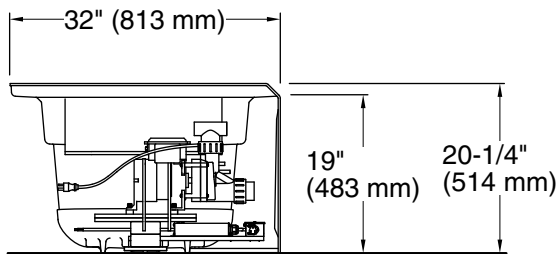

No change in measurements if connected with drain illustrated. (K-7272)

Required Electrical Service

One dedicated circuit required, protected with Class A Ground-Fault Circuit-Interrupter (GFCI). Outside North America, this device may be known as a Residual Current Device (RCD).

Pump, Heated   120 V, 15 A, 60 Hz
Surface:

Technical Information

All product dimensions are nominal.

Installation: Three-wall alcove
Drain location: Right
Basin area, bottom: 50-3/8" x 19-5/8" (1280 mm x 498 mm)
Basin area, top: 57-5/16" x 24-1/16" (1456 mm x 611 mm)
Weight: 130 lbs (59 kg)
Minimum floor load: 48.1 lbs/ft² (234.8 kg/m²)
Water depth: 15-5/16" (389 mm)
Water capacity: 66 gal (249.8 L)
Electrical component rating: Pump: 120 V, 7 A, 60 Hz
Heated Surface: 120 V, 0.5 A, 60 Hz, 65 W
Pump speed: Single

Notes

Measure your actual product for rough-in details.

Install this product according to the installation instructions.

The hot water supply should be 70% of the capacity of the bath or greater. Installations will vary.

ADA compliant when installed to the specific requirements of these regulations.