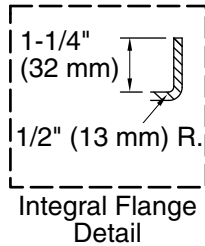

No change in measurements if connected with drain illustrated. (K-7272)

Required Electrical Service

One dedicated circuit required, protected with Class A Ground-Fault Circuit-Interrupter (GFCI). Outside North America, this device may be known as a Residual Current Device (RCD).

Pump, Heated   120 V, 15 A, 60 Hz
Surface:

Technical Information

All product dimensions are nominal.

Installation: Three-wall alcove
Drain location: Right
Basin area, bottom: 50-3/8" x 19-5/8" (1280 mm x 498 mm)
Basin area, top: 57-5/16" x 24-1/16" (1456 mm x 611 mm)
Weight: 130 lbs (59 kg)
Minimum floor load: 48.1 lbs/ft² (234.8 kg/m²)
Water depth: 15-5/16" (389 mm)
Water capacity: 66 gal (249.8 L)
Electrical component rating: Pump: 120 V, 7 A, 60 Hz
Heated Surface: 120 V, 0.5 A, 60 Hz, 65 W
Pump speed: Single

Notes

Measure your actual product for rough-in details.

Install this product according to the installation instructions.

The hot water supply should be 70% of the capacity of the bath or greater. Installations will vary.

ADA compliant when installed to the specific requirements of these regulations.