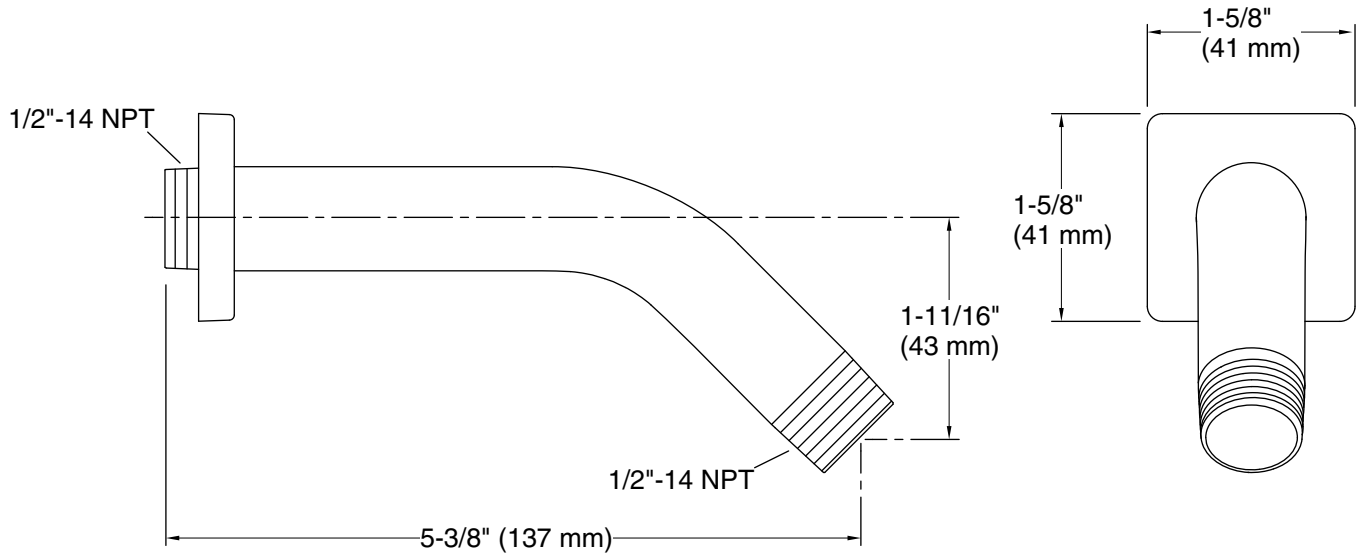

Features

- 1/2" NPT connection.
- Coordinates with other products in the Honesty collection.
- 5-3/4" x 5-1/3" x 2-11/16"

Material

- Brass construction.

Recommended Products/Accessories

K-23723 Faucet cleaner

	CP	Polished Chrome
---	----	-----------------

Technical Information

All product dimensions are nominal.

Notes

Install this product according to the installation guide.