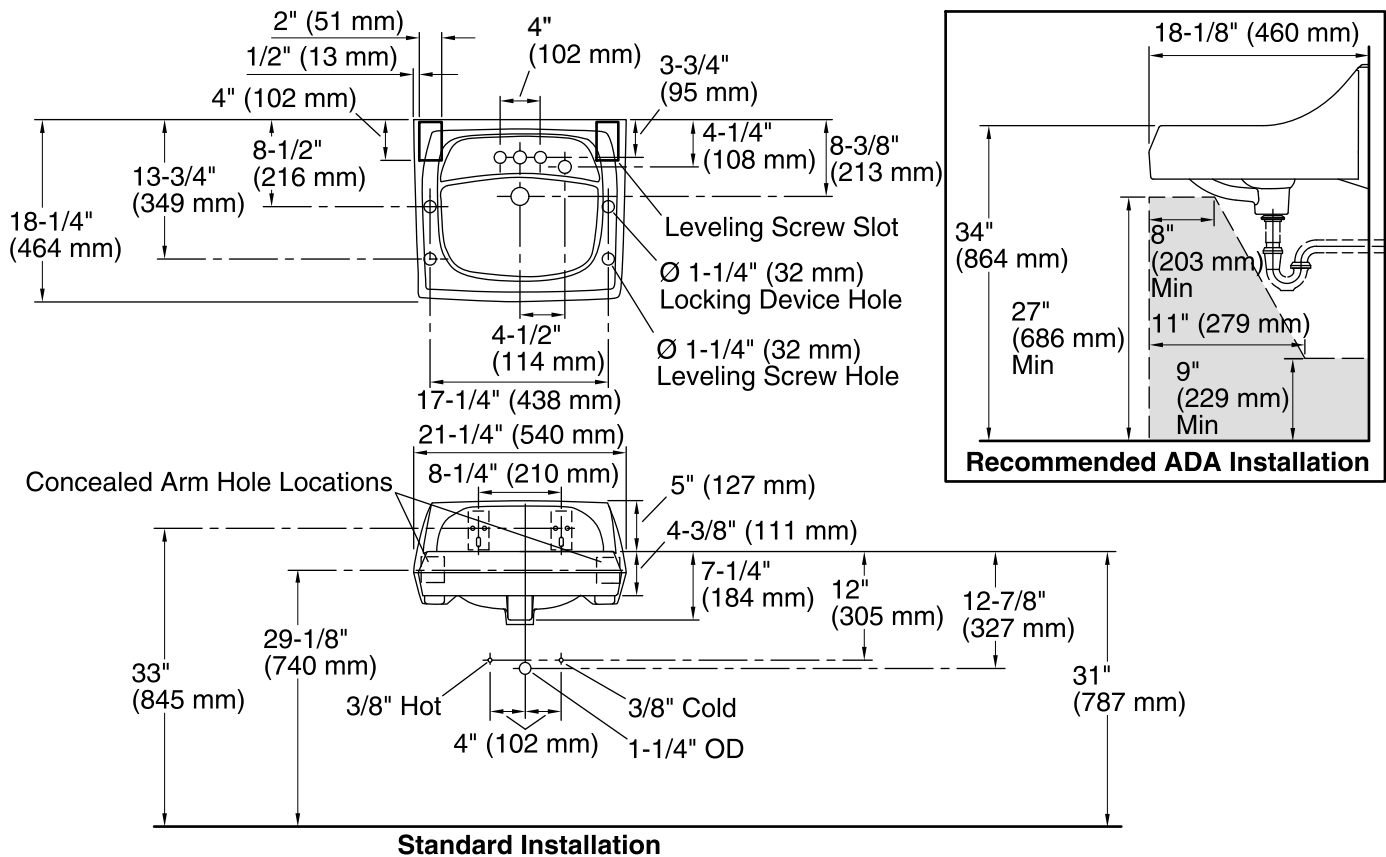

Kingston™

Wall-Mount Bathroom Sink

K-2005-R

Features

- Made from premium materials that withstand high-volume usage
- Constructed of vitreous china
- 21-1/4" x 18-1/8"
- Wall-mount installation
- Faucet not included
- Includes wall hanger
- Includes soap dispenser drilling on right
- ADA-compliant when installed with K-13885 offset drain

Technical Information

All product dimensions are nominal.

Bowl configuration:	Single
Installation:	Wall-mount
Bowl area (Only):	Length: 16" (406 mm) Width: 10" (254 mm) With overflow: Yes Water depth: 3-1/8" (79 mm)
Number of deck holes:	4
Faucet hole spacing:	4" (102 mm)
Faucet hole(s):	1-1/4" (32 mm)
Drain hole:	1-3/4" (44 mm)