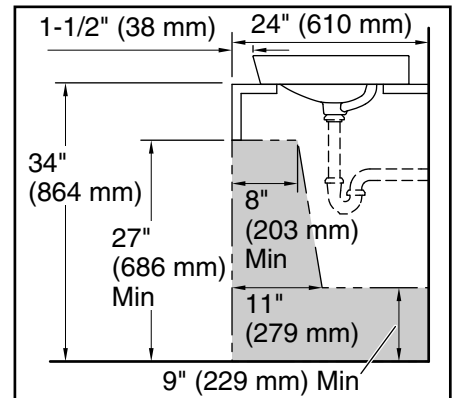

Brazn™ Rectangle

Vessel bathroom sink with widespread faucet holes
K-21059-8

Features

- 8" (203 mm) widespread faucet holes.
- With overflow.
- Rectangular basin.

Material

- Vitreous china.

Installation

- Vessel.

OBC

KOHLER® One-Year Limited Warranty

See website for detailed warranty information.

Brazn™ Rectangle

Vessel bathroom sink with widespread faucet holes
K-21059-8

Recommended ADA Installation

Technical Information

All product dimensions are nominal.

Installation: Vessel

Drain hole: 1-3/4" (45 mm)

Notes

Install this product according to the installation instructions.

ADA, OBC, CSA B651 compliant when installed to the specific requirements of these regulations.