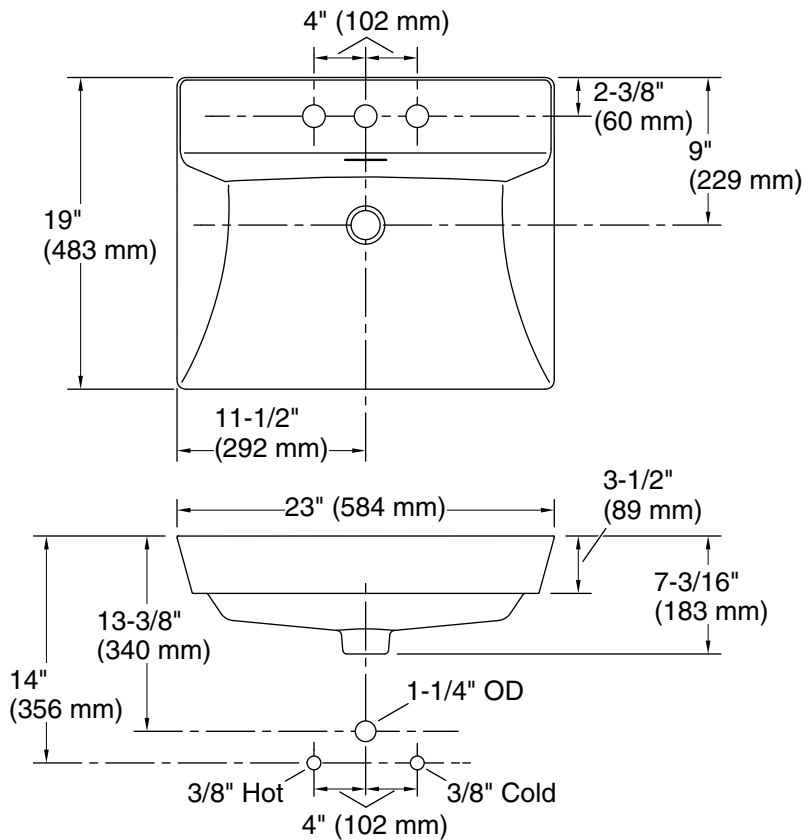

Brazn™ Rectangle

Vessel bathroom sink with widespread faucet holes
K-21059-8

Features

- 8" (203 mm) widespread faucet holes.
- With overflow.
- Rectangular basin.

Material

- Vitreous china.

Installation

- Vessel.

OBC

KOHLER® One-Year Limited Warranty

See website for detailed warranty information.

Brazn™ Rectangle

Vessel bathroom sink with widespread faucet holes
K-21059-8

Recommended ADA Installation

Technical Information

All product dimensions are nominal.

Installation: Vessel

Drain hole: 1-3/4" (45 mm)

Notes

Install this product according to the installation instructions.

ADA, OBC, CSA B651 compliant when installed to the specific requirements of these regulations.