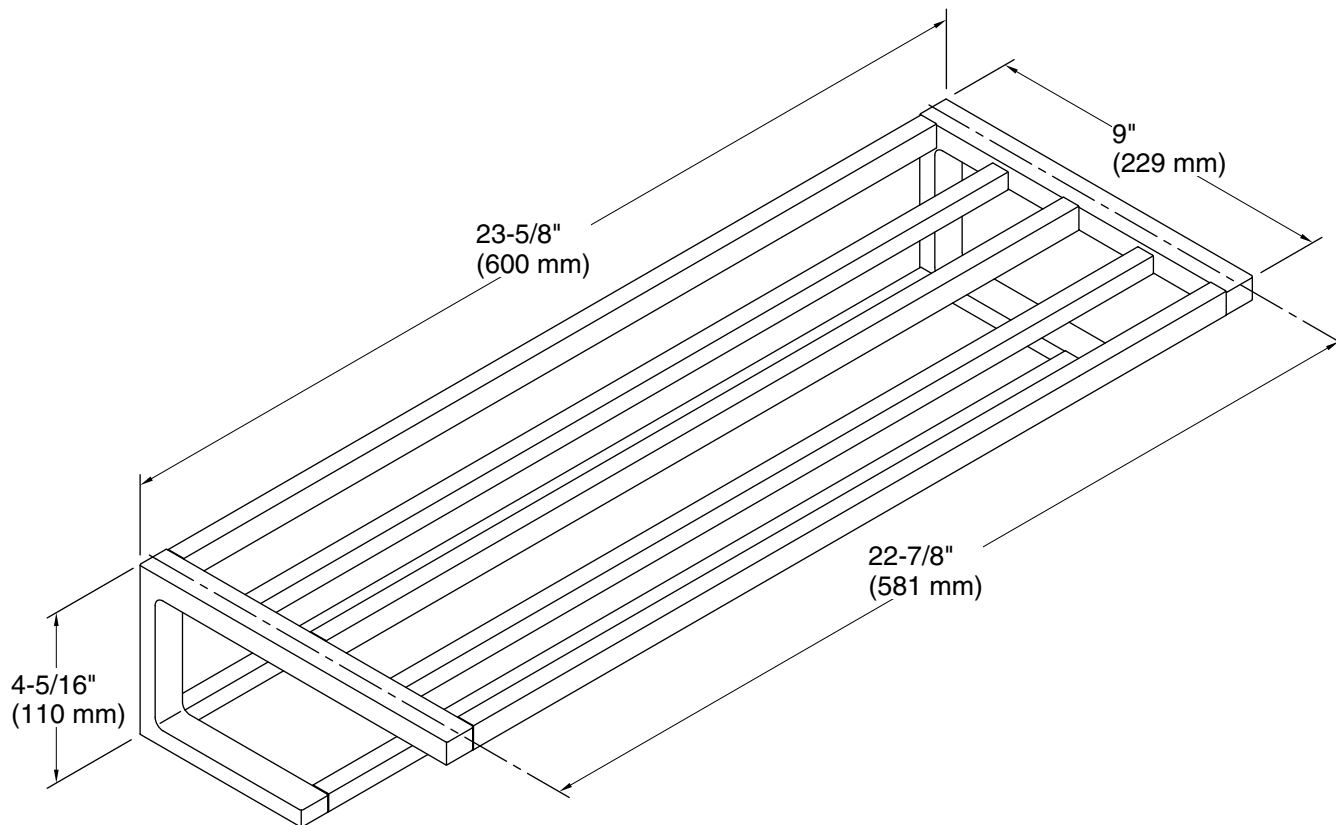

Technical Information

All product dimensions are nominal.

Installation Type: Wall-mount

Material: Metal

Notes

Install this product according to the installation instructions.

CAUTION: Risk of personal injury. Do not install these products in any area where they are likely to be used inadvertently as a grab bar or support bar. These products are not designed or intended for use as a grab bar or support bar.