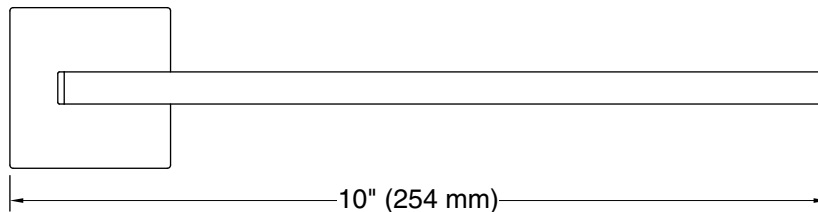

Technical Information

All product dimensions are nominal.

Material: Zinc, Stainless Steel

Notes

Install this product according to the installation instructions.

CAUTION: Risk of personal injury. Do not install these products in any area where they are likely to be used inadvertently as a grab bar or support bar. These products are not designed or intended for use as a grab bar or support bar.