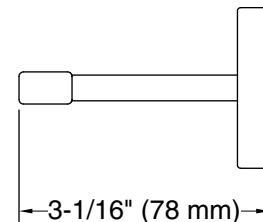

Technical Information

All product dimensions are nominal.

Material: Zinc, Stainless Steel

Notes

Install this product according to the installation instructions.

CAUTION: Risk of personal injury. Do not install these products in any area where they are likely to be used inadvertently as a grab bar or support bar. These products are not designed or intended for use as a grab bar or support bar.