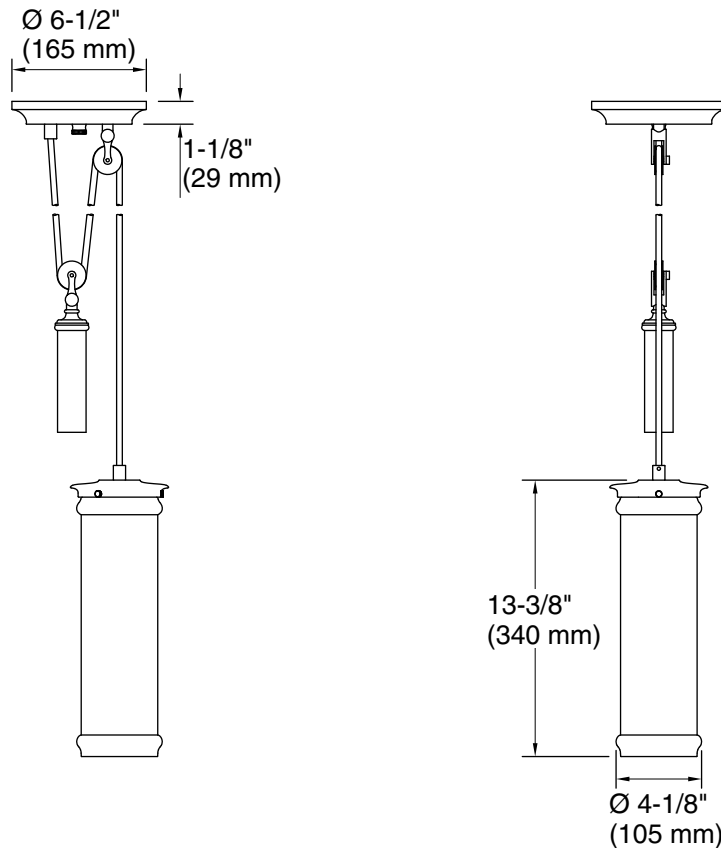

Required Electrical Service

One circuit required.

Lights: 120 V, 60 Hz

Technical Information

All product dimensions are nominal.

Installation Type: Ceiling-mount

Material: Brass

Number of Lights: 1

Lighting Type: Socket-based

Socket Type: E-12 Candelabra

Number of Shades: 1

Shade Type: Glass - clear

Hanging Type: Adjustable pulley

Height: $23\text{-}3/8''$ (594 mm) - $143\text{-}3/8''$ (3642 mm)

Electrical component rating: Socket Rating: 60 Hz, 60 W, 450 Lumens, 3000K