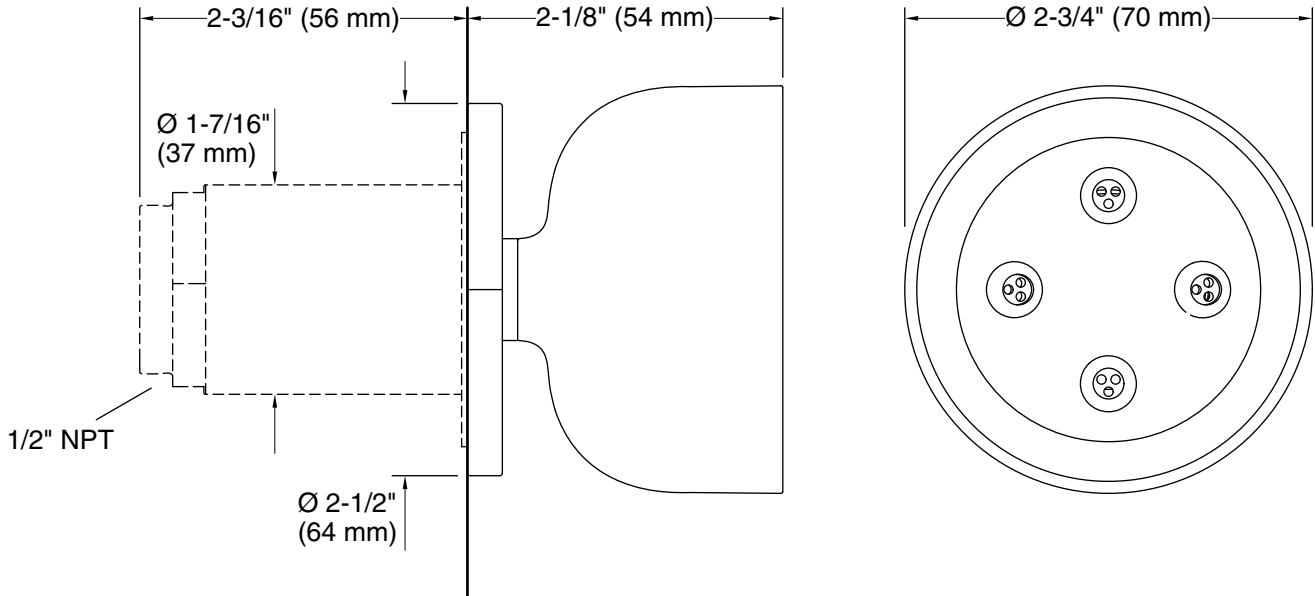

Technical Information

All product dimensions are nominal.

Drain included: No