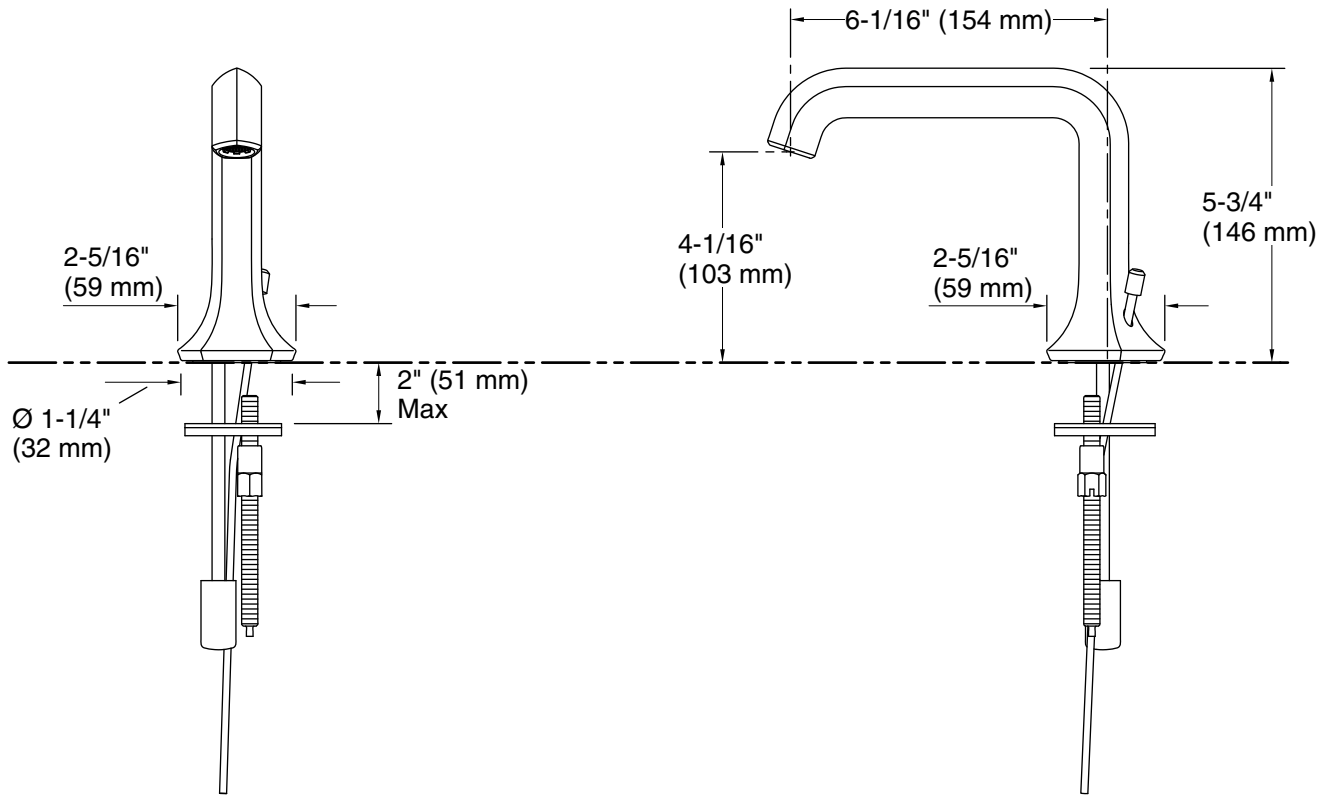

Features

- 6" (152 mm) spout reach.
- 0.5 gpm (1.9 lpm) maximum flow rate at 60 psi (4.14 bar).
- Laminar flow delivers a graceful stream of water.
- Includes metal pop-up drain with 1-1/4" tailpiece.
- Part of the Occasion bathroom faucet and accessory collection.

Material

- Premium metal construction for durability and reliability.
- KOHLER finishes resist corrosion and tarnishing.

Installation

- For 8" - 16" (203 - 406 mm) centers.
- Deck-mount.

Required Products/Accessories

Technical Information

All product dimensions are nominal.

Faucet:

Flow rate: 0.5 gal/min (1.9 l/min)

Pressure: 60 psi (4.1 bar)

Drain included: Yes

Drain with overflow: Yes

Spout:

Spout reach: 6-1/16" (154 mm)