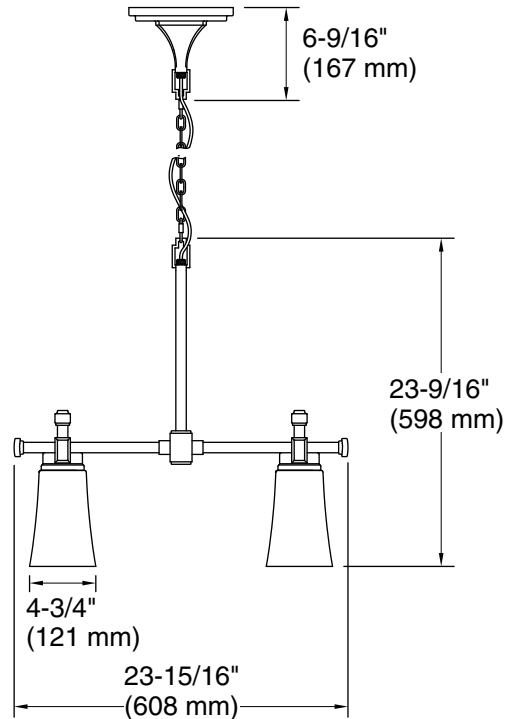

Required Electrical Service

One circuit required.

120 V, 60 Hz

Technical Information

All product dimensions are nominal.

Material:	Steel, Aluminum, Zinc, Glass
Number of Lights:	4
Lighting Type:	Socket-based
Socket Type:	E-26 Medium
Number of Shades:	4
Shade Type:	Glass - clear
Hanging Type:	Chain
Height:	31-1/4" (794 mm) - 101-1/2" (2578 mm)