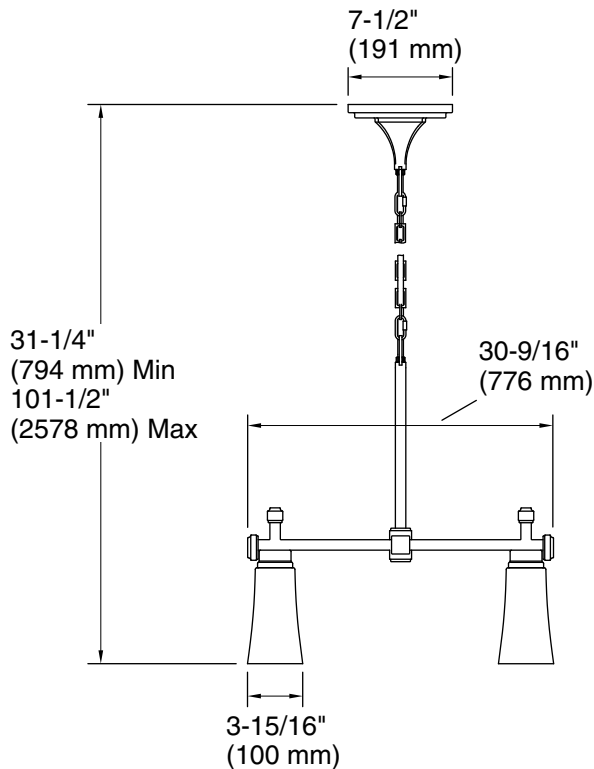

Required Electrical Service

One circuit required.

120 V, 60 Hz

Technical Information

All product dimensions are nominal.

Material:	Steel, Aluminum, Zinc, Glass
Number of Lights:	4
Lighting Type:	Socket-based
Socket Type:	E-26 Medium
Number of Shades:	4
Shade Type:	Glass - clear
Hanging Type:	Chain
Height:	31-1/4" (794 mm) - 101-1/2" (2578 mm)