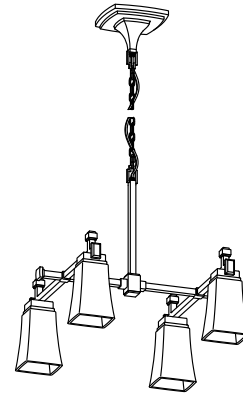

Features

- Clear, bell-shaped shades hang delicately from chunky bars and square bases in versatile, traditionally inspired designs.
- Coordinates with faucets in the Riff collection.
- Requires four bulbs with medium (E26) base; T10 bulb recommended (sold separately).
- Suitable for damp locations, per UL 1598.

Material

- Premium metal and glass construction.
- Manufactured with quality materials and complemented with a meticulous finishing process.
- Durable finishes engineered to last and designed to coordinate with KOHLER faucet finishes.

Installation

- Installation hardware included.

Codes/Standards

UL 1598
CSA C22.2 No. 250

KOHLER® Indoor Lighting Fixtures Limited Warranty

See website for detailed warranty information.