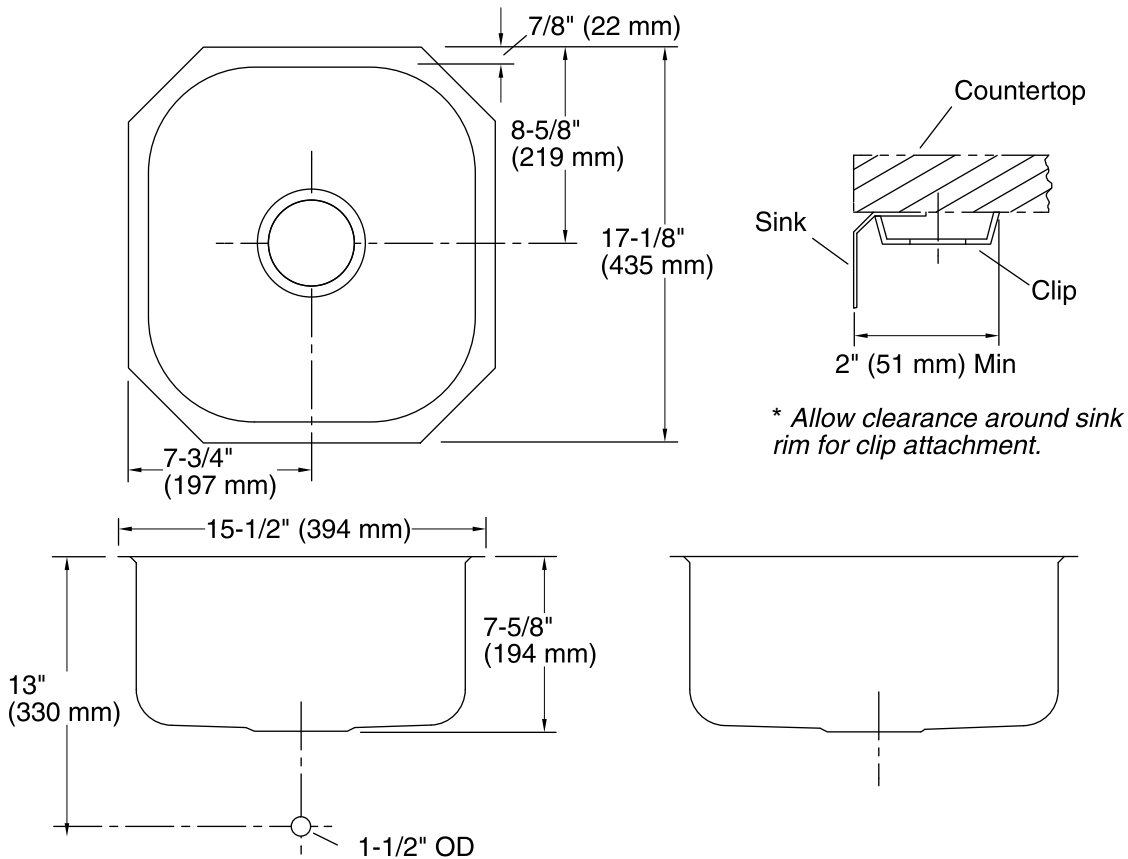

Technical Information

All product dimensions are nominal.

Installation: Under-mount
Min. base cabinet width: 21" (533 mm)

Bowl area (Center): Length: 13-3/4" (349 mm)
Width: 15-3/8" (391 mm)
Bowl depth: 7-1/2" (191 mm)
Water depth: 7-1/2" (191 mm)

Template: 113197-7, required, included

Notes

Install this product according to the installation instructions.