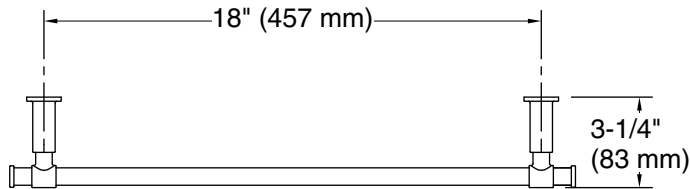

Technical Information

All product dimensions are nominal.

Material: Zinc, Stainless Steel

Notes

Install this product according to the installation instructions.

CAUTION: Risk of personal injury. Do not install these products in any area where they are likely to be used inadvertently as a grab bar or support bar. These products are not designed or intended for use as a grab bar or support bar.