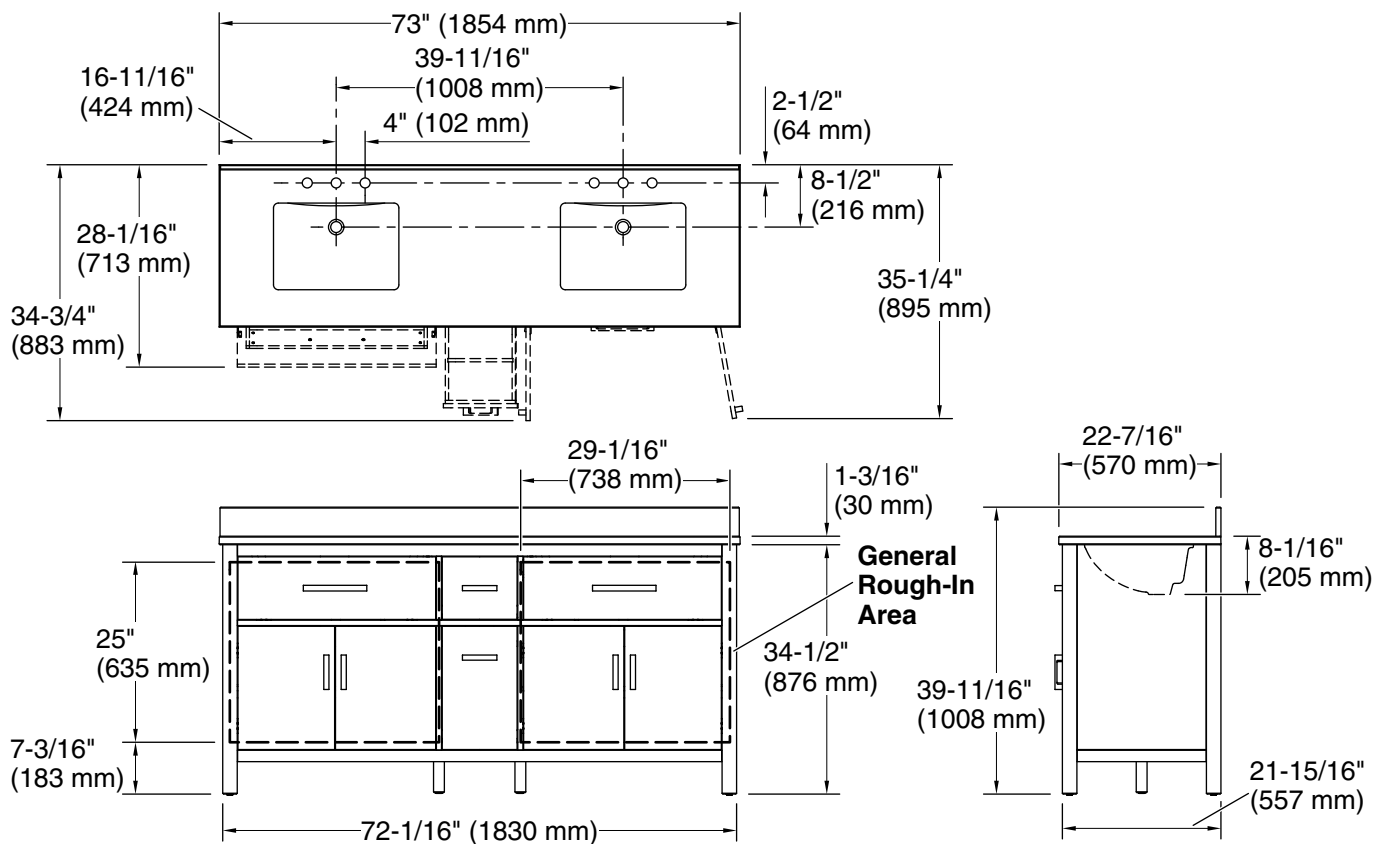

Features

- Set includes cabinet, precut quartz vanity top, backsplash, sinks, cabinet hardware
- Convenient tilt-down drawer under each basin for storing smaller, frequently-used items
- Two full-extension 17" (432 mm) drawers with soft-close side-mount slides
- Three-way adjustable slow-close door hinges for easy cabinet access
- 20-1/2" (521 mm) cabinet interior provides ample storage space
- Finish-matched cabinet interior offers generous clearance for plumbing
- Vanity top has 8" (203 mm) widespread faucet holes; requires deck-mount faucets (sold separately)
- Brushed Nickel hardware included on White, Atmos Grey, and Black Oak vanities, and Matte Black hardware on Light Oak vanities.

Technical Information

All product dimensions are nominal.

Notes

Select the type of fastener based upon the wall material. Two 250 lb (113.4 kg) minimum load bearing fasteners are recommended.