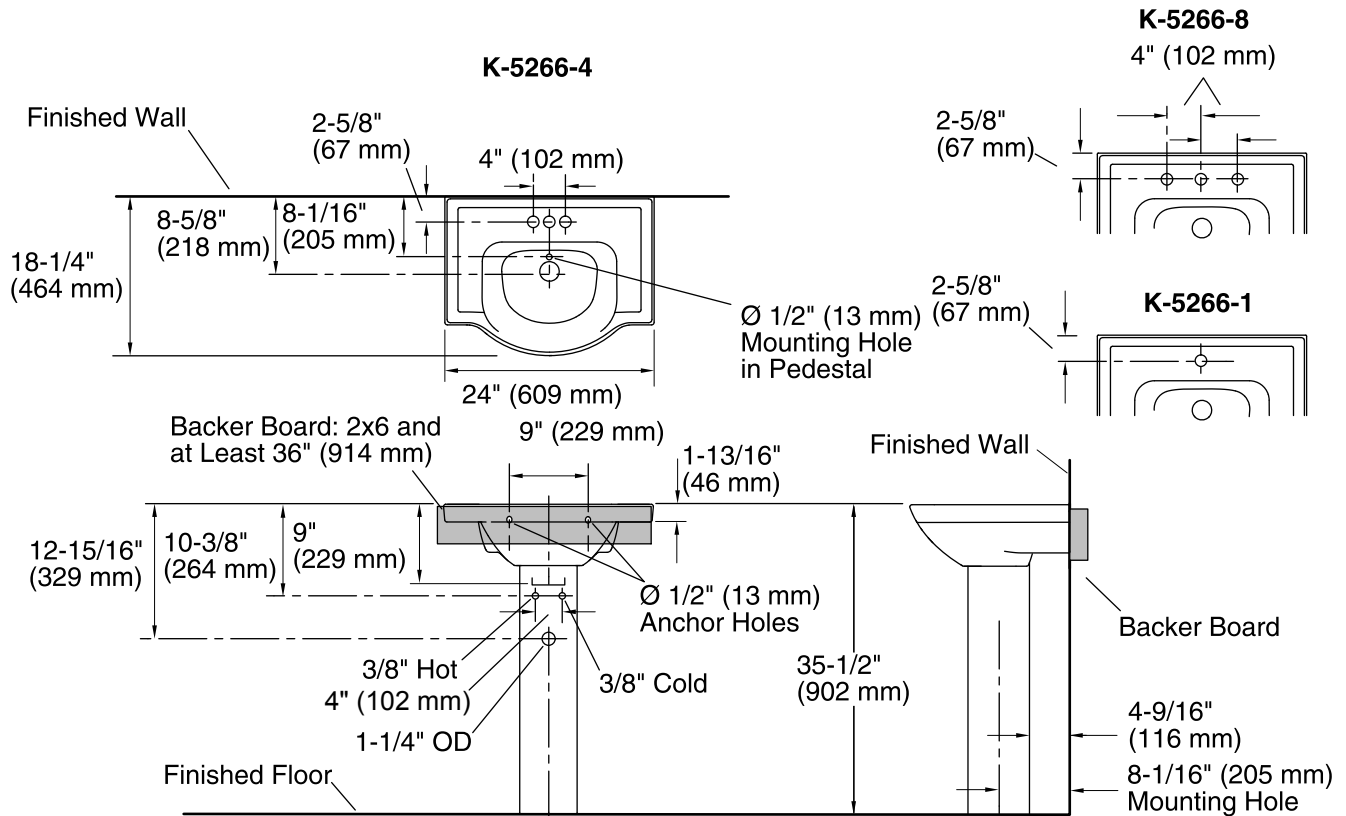

Features

- Ample side deck space for toiletries.
- Single faucet hole.
- Combination consists of the K-5248-1 basin and the K-5246 pedestal.

Material

- Vitreous china.

Installation

- Pedestal

Recommended Products/Accessories

K-7605-P Angle Supply with Stop (pair)
K-8998 P-Trap

Optional Products/Accessories

1041816 Hardware kit, Hollow Wall

Included Components

Product consists of:

K-5246 Bathroom Pedestal
K-5248-1 24" Single-Hole Sink Basin

Additional Components:

Accessory pack
Bathroom Sink, Single-Hole
Pedestal
Rubber Pads

Codes/Standards

ASME A112.19.2/CSA B45.1

KOHLER® One-Year Limited Warranty

See website for detailed warranty information.

Technical Information

All product dimensions are nominal.

Installation:	Pedestal
Bowl area:	Length: 14-7/8" (378 mm) Width: 12-5/8" (321 mm) Water depth: 4" (102 mm)
Number of deck holes:	1
Faucet hole(s):	1-3/8" (35 mm)
Drain hole:	1-3/4" (44 mm)