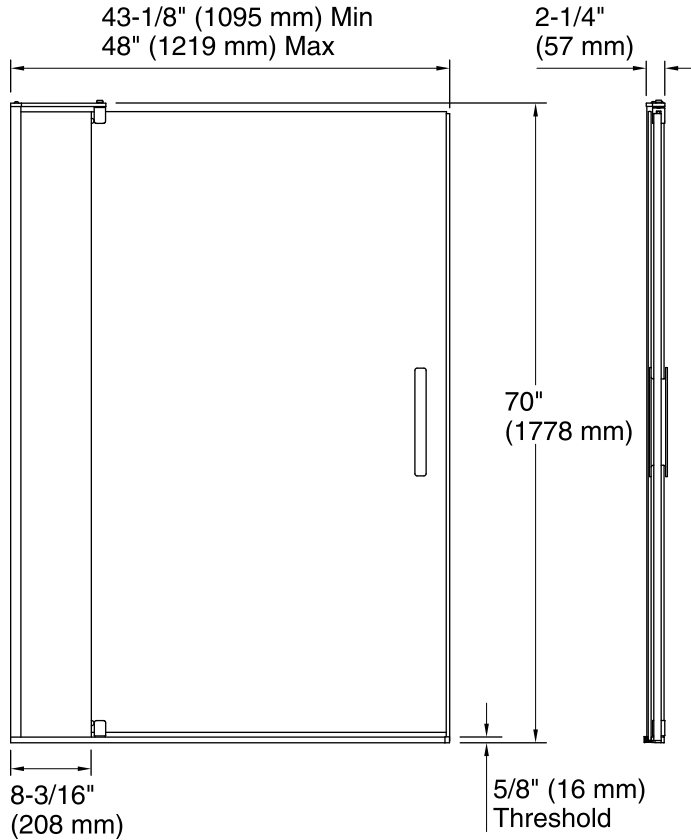

Technology

- Frameless, 5/16-inch-thick Crystal Clear tempered glass.
- Self-closing mechanism offers superior feel and security against water leakage.
- Vertical handle complements the contemporary style.
- Ultra-low threshold creates easy entry and exit to the showering space.
- CleanCoat® nanotechnology helps prevent bacteria, mildew and water stains on your glass, making it easy to clean and looking new.
- Out-of-plumb adjustability for simpler installation.
- Can be installed to open to the left or right.
- Maximum width adjustability.

***Walk-through**

Technical Information

All product dimensions are nominal.

Installation type:	For shower base installation
Opening style:	Pivot
Opening Width - Min:	43-1/8" (1095 mm)
Opening Width - Max:	48" (1219 mm)
Walk-through - Min:	33-3/8" (848 mm)
Walk-through - Max:	38-1/4" (972 mm)
Glass thickness:	5/16" (8 mm)
Glass coating:	CleanCoat®

Notes

Install this product according to the installation guide.

Strike jamb is made of clear plastic and may not cover existing shower door holes.

NOTICE: The vertical opening should be a minimum of 74" (1880 mm) to allow clearance for installation.