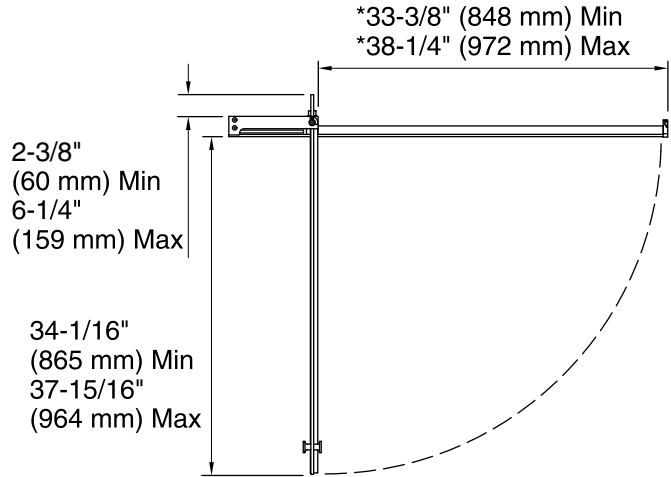

***Walk-through**

Technical Information

All product dimensions are nominal.

Installation type:	For shower base installation
Opening style:	Pivot
Opening Width - Min:	43-1/8" (1095 mm)
Opening Width - Max:	48" (1219 mm)
Walk-through - Min:	33-3/8" (848 mm)
Walk-through - Max:	38-1/4" (972 mm)
Glass thickness:	5/16" (8 mm)
Glass coating:	CleanCoat®

Notes

Install this product according to the installation guide.

Strike jamb is made of clear plastic and may not cover existing shower door holes.

NOTICE: The vertical opening should be a minimum of 74" (1880 mm) to allow clearance for installation.