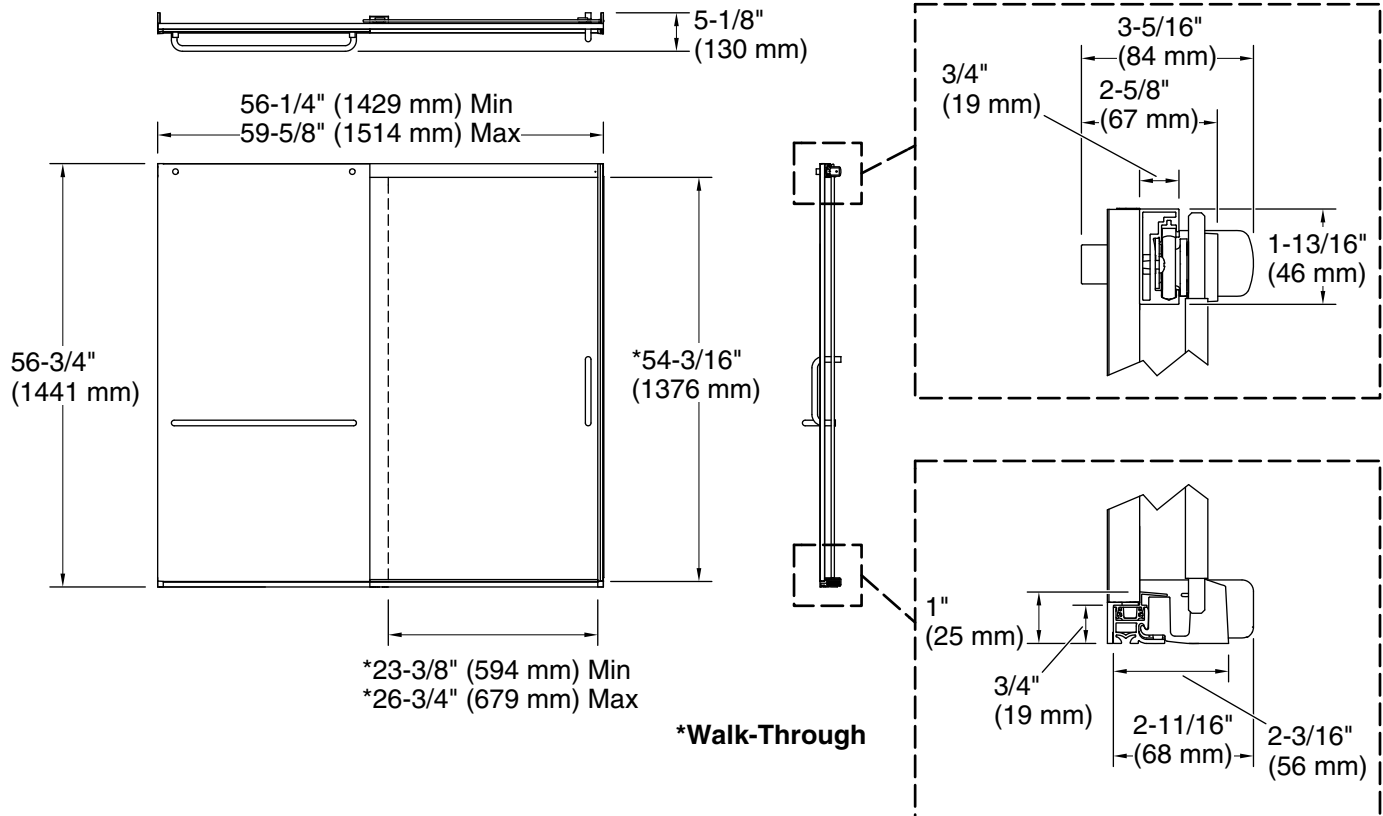

Features

- Frameless design emphasizes glass and creates a sleek, minimalist look.
- Vertical handle with inside knob on moving panel.
- Gently-curved towel bar provides integrated storage on fixed panel.
- Tempered glass ensures maximum safety and durability.
- CleanCoat® technology creates a protective barrier that repels water, prevents dirt and minerals from collecting, and makes it easier to remove hard water spots.
- Smooth, easy-to-clean wall jambs.
- Full-length moving panel seal provides excellent water containment.
- Coordinates with other items in the Elate collection.

Material

- Frameless, heavy 5/16" (8 mm) thick Frosted tempered glass with rectangular grille pattern.
- Anodized aluminum prevents rust and corrosion.

Installation

- Fits opening widths 56-1/4" - 59-5/8" (1429 - 1514 mm).
- 3-3/8" (86 mm) width adjustment.
- Out-of-plumb adjustability simplifies installation.
- Door can be installed to open to the left or right to suit your bathroom layout.
- For residential use only.
- Not for use in hospitality.

| | |
|-----|---|
| G80 | Frosted with Rectangular Grille Pattern |
|-----|---|

Technical Information

All product dimensions are nominal.

| | |
|----------------------------|-----------------------|
| Installation type: | For bath installation |
| Opening Width - Min: | 56-1/4" (1429 mm) |
| Opening Width - Max: | 59-5/8" (1514 mm) |
| Walk-through - Min: | 23-3/8" (594 mm) |
| Walk-through - Max: | 26-3/4" (679 mm) |
| Base-To-Wall Radius - Max: | 1/2" (13 mm) |
| Glass thickness: | 5/16" (8 mm) |
| Glass coating: | CleanCoat® |

Notes

Install this product according to the installation instructions.

The vertical opening should be a minimum of 60-1/8" (1527 mm) to allow for installation clearance.