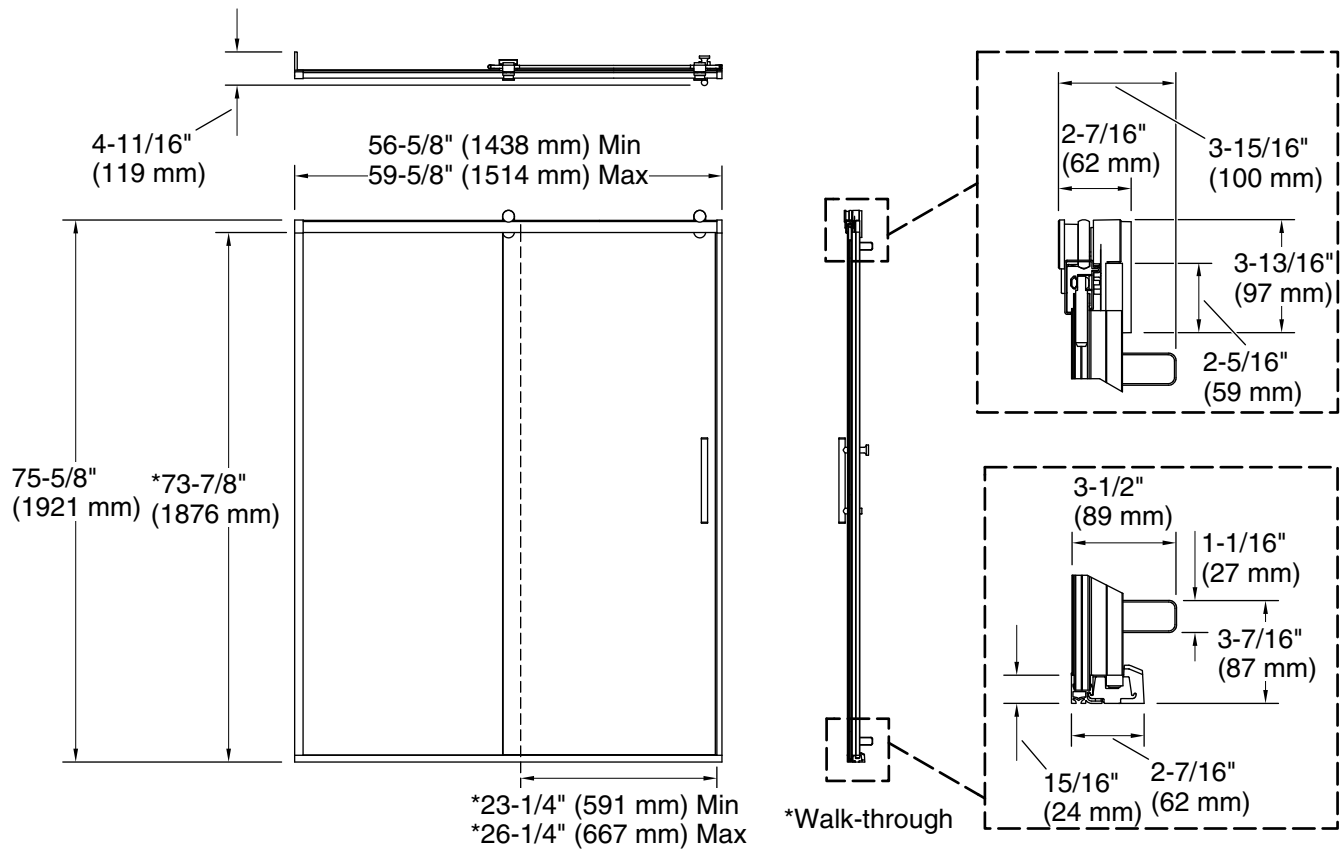

Material

- Frameless, 3/8" (10 mm) thick Crystal Clear tempered glass
- Anodized aluminum prevents rust and corrosion

Installation

- Fits opening widths 56-5/8" – 59-5/8" (1438 –1514 mm)
- 77" (1956 mm) high, with a lofty 73-7/8" (1876 mm) minimum head clearance
- 3" (76.2 mm) width adjustment
- Out-of-plumb adjustability simplifies installation
- Door can be installed to open to the left or right to suit your bathroom layout
- For residential and hospitality use

Available Glass Options

Code	Description
L	Crystal Clear

Technical Information

All product dimensions are nominal.

Base-To-Wall 1/2" (13 mm)

Radius – Max:

Notes

The vertical opening should be a minimum of 78-1/2" (1994 mm) to allow for installation clearance.