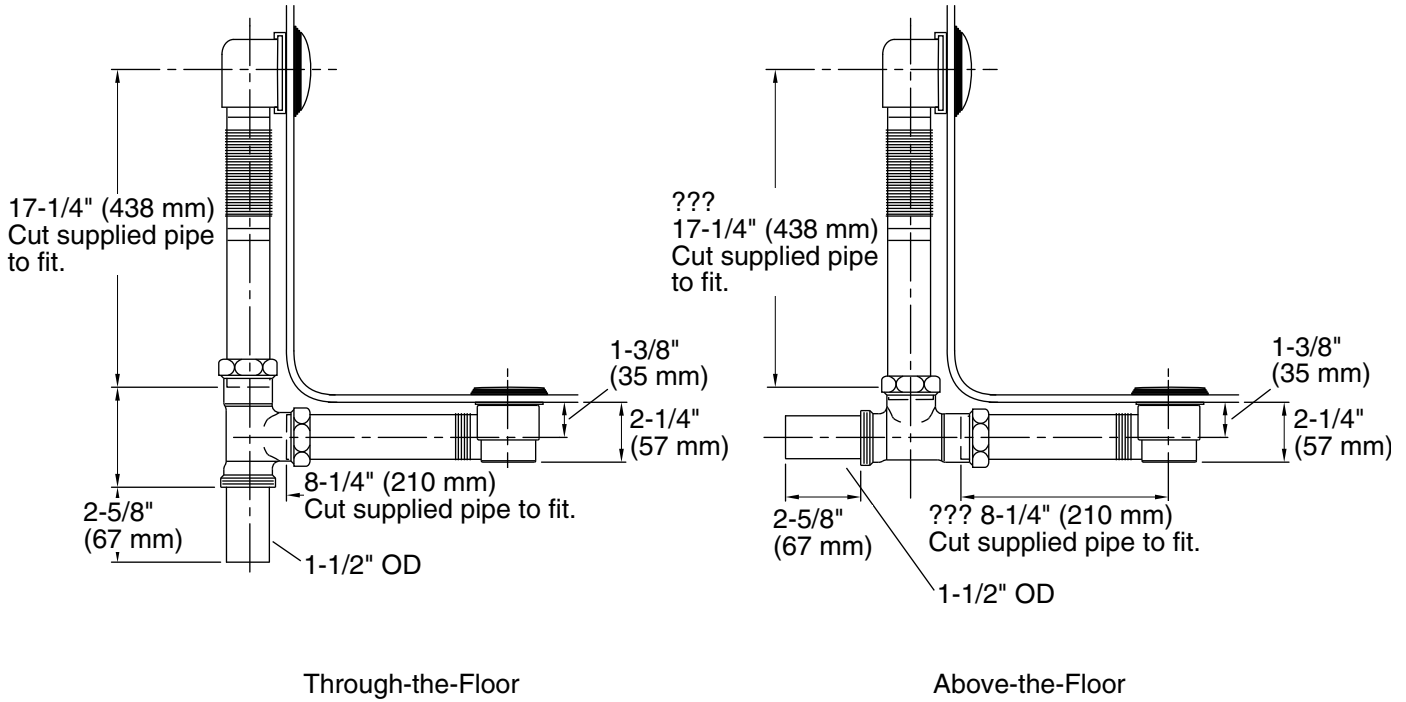

Features

- Toe-activated closing.
- Above- or through-floor installation.
- Flexible overflow joint conforms to various bath angles.
- Includes tee, drain ell, and overflow ell with attached 1-1/2" OD pipe.
- Toe-tap actuation means no internal linkages, reducing potential clogging through the overflow.
- Copper corrugated neck makes drain easy to install on any bath slope.
- For use with 14" - 20" (356 - 508 mm) baths, whirlpools, and BubbleMassage™ air baths.

Technical Information

All product dimensions are nominal.

Notes

Install this product according to the installation guide.