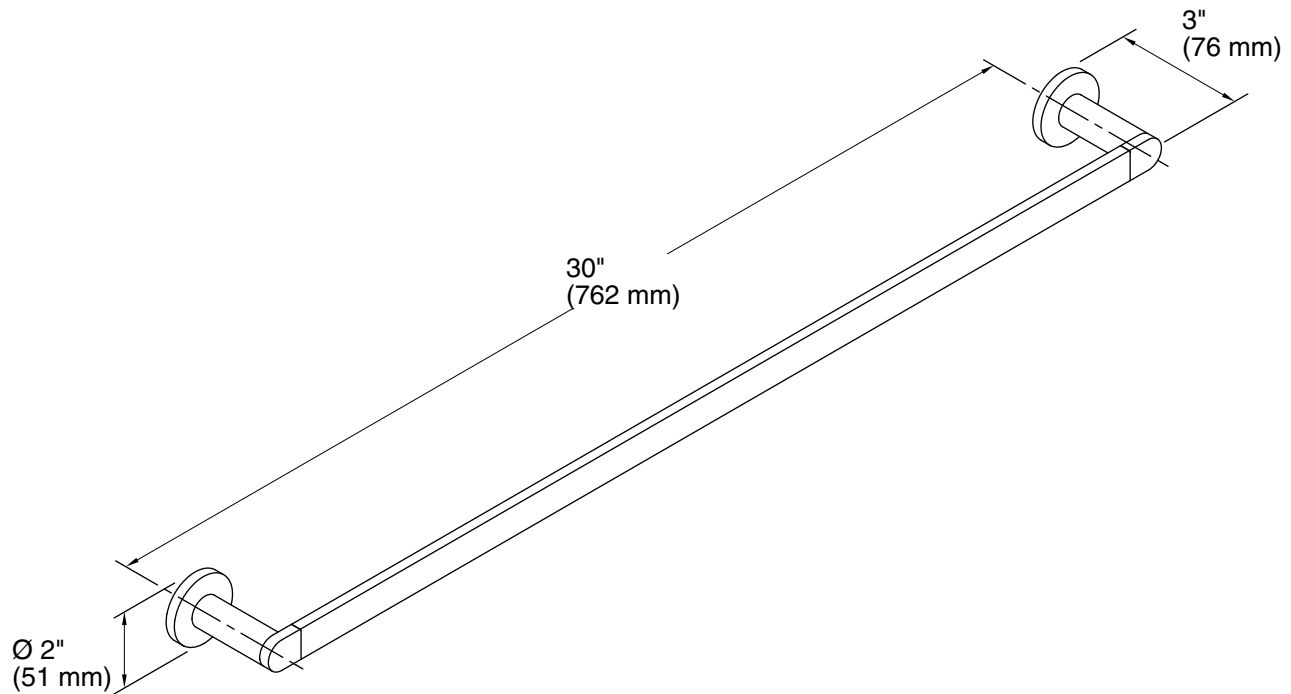

### Technical Information

All product dimensions are nominal.

Installation Type: Wall-mount

Material: Zinc, Brass