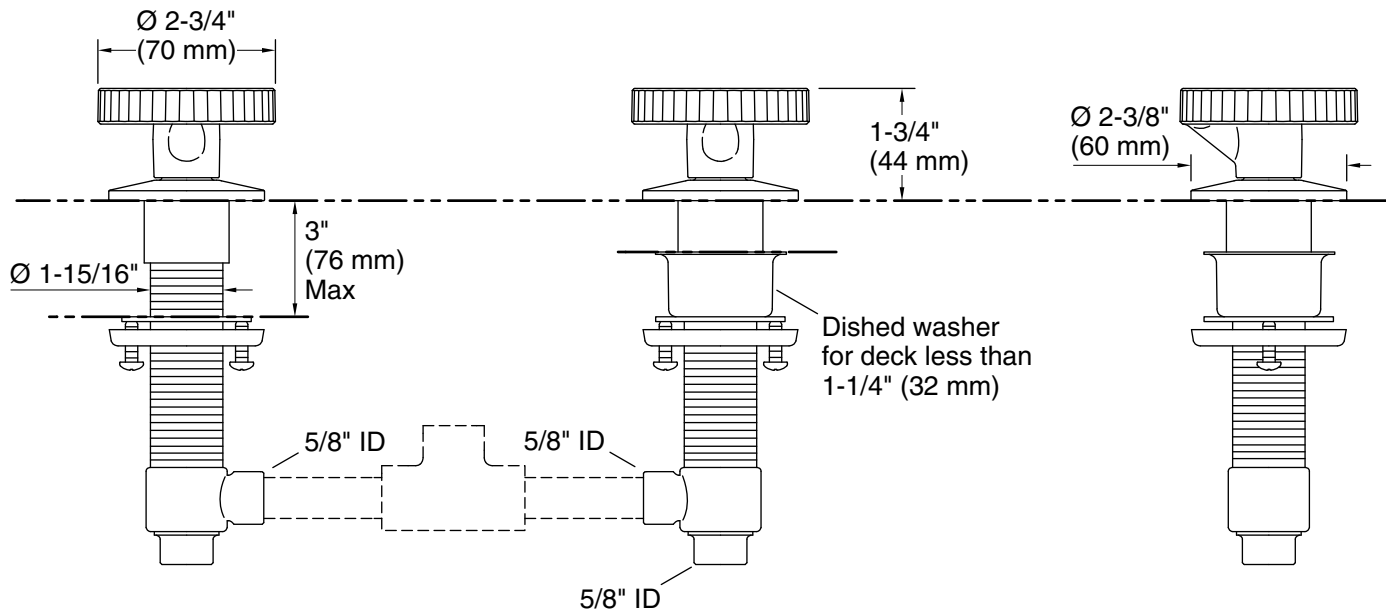

Material

- Premium metal construction for durability and reliability
- KOHLER finishes resist corrosion and tarnishing

Installation

- Valves included
- Deck-mount

Required Products/Accessories

K-77985 deck-mount bath spout with Tube design

or

K-77986 deck-mount bath spout with Ribbon design

or

K-77987 deck-mount bath spout with Row design

Recommended Products/Accessories

K-23723 Faucet cleaner

Codes/Standards

ASME A112.18.1/CSA B125.1

Technical Information

All product dimensions are nominal.

Drain included: No

Notes

Install this product according to the installation instructions.