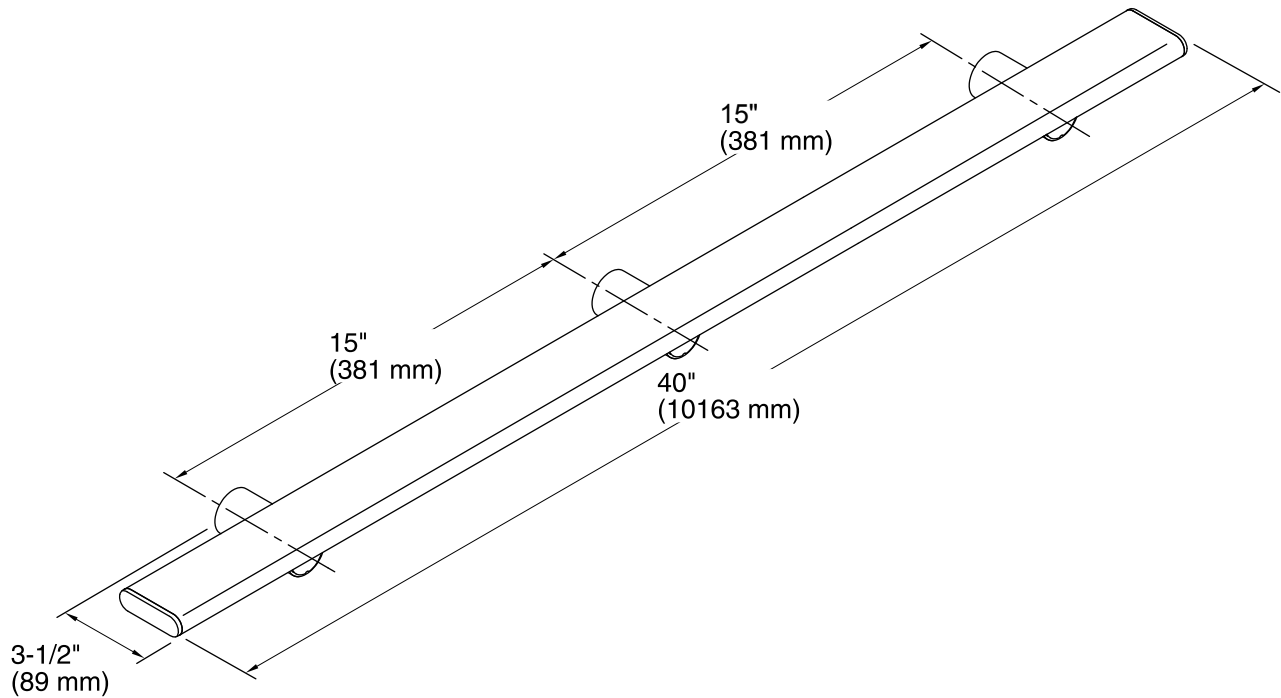

Technical Information

All product dimensions are nominal.

Material: Anodized Aluminum

Notes

Install this product according to the installation guide.

Requires 2x4 backing to be installed.