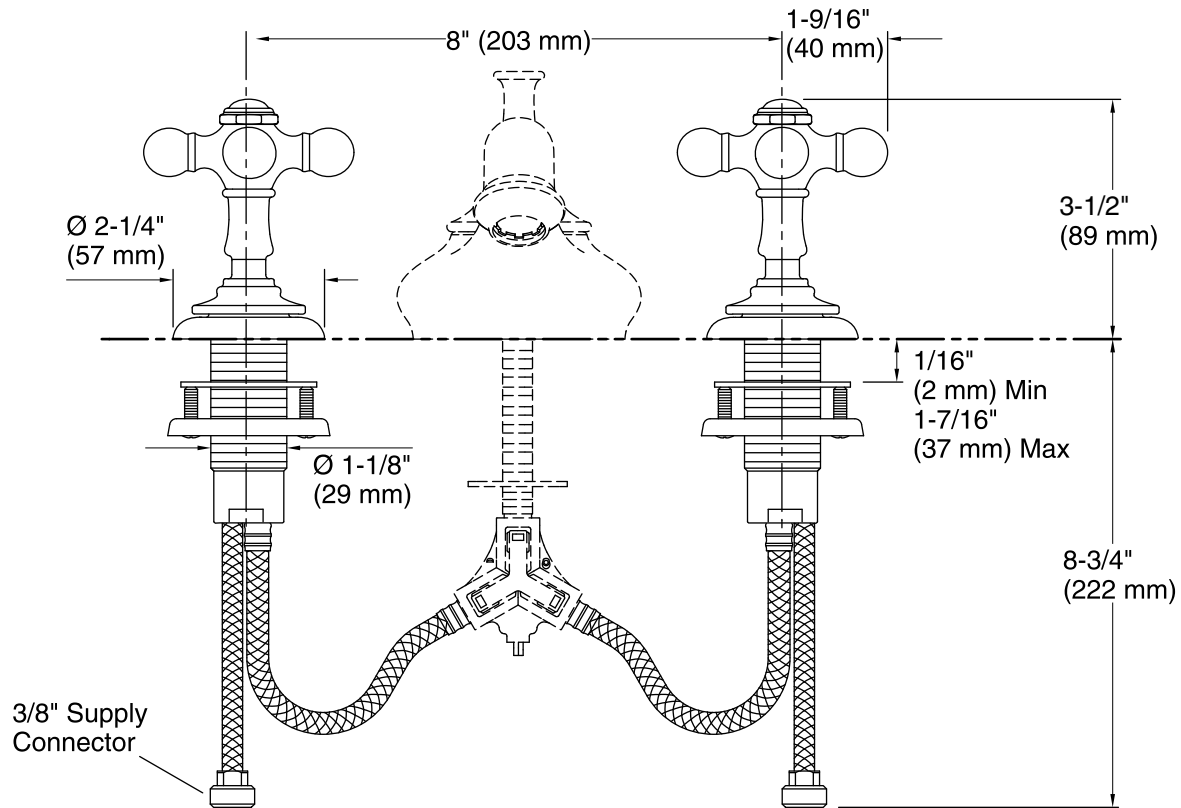

Features

- Brass valve bodies.
- Quarter-turn washerless ceramic disc valves.
- For 8" (203 mm) or 16" (406 mm) centers.

Material

- Premium metal construction.

Required Products/Accessories

- K-72758 widespread bathroom sink spout
or
- K-72759 widespread bathroom sink spout
or
- K-72760 widespread bathroom sink spout

Technical Information

All product dimensions are nominal.

Notes

Install this product according to the installation instructions.

ADA compliant when installed to the specific requirements of these regulations.