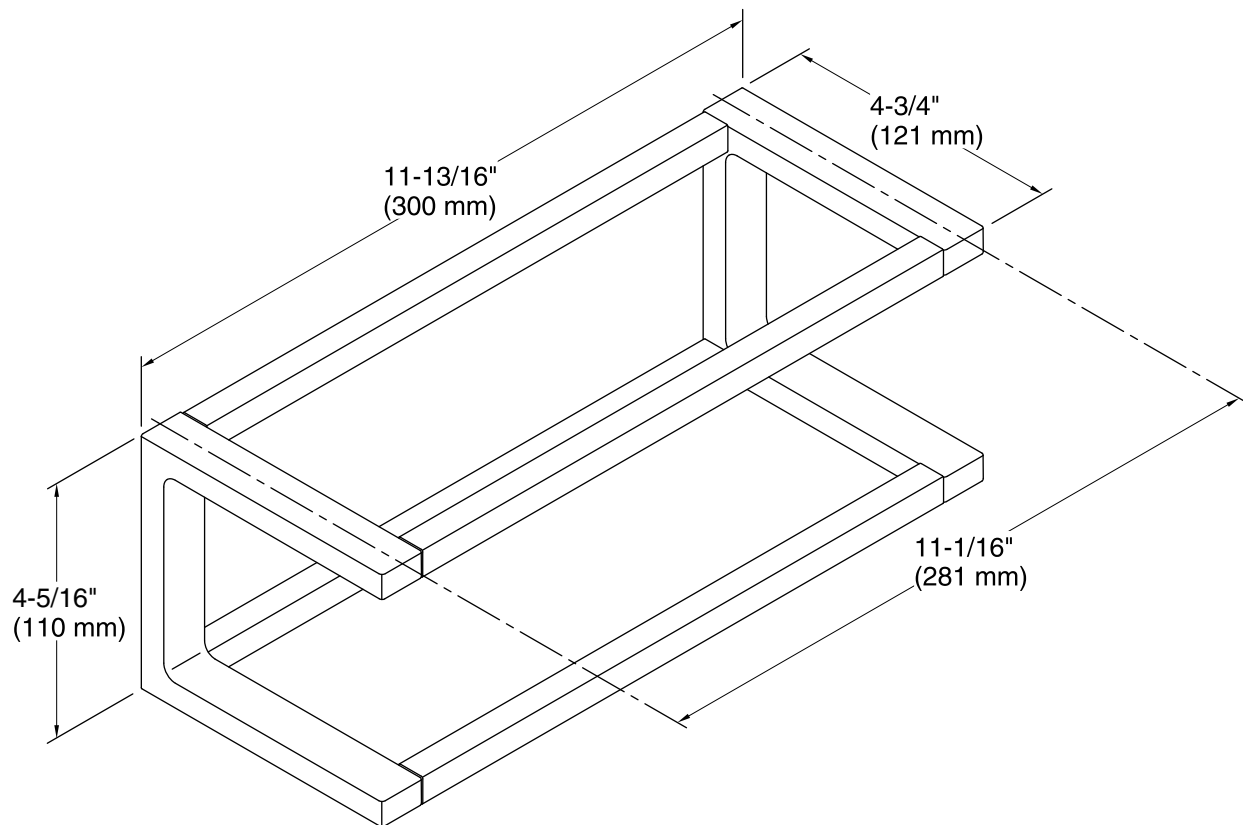

Technical Information

All product dimensions are nominal.

Notes

Install this product according to the installation instructions.

CAUTION: Risk of personal injury. Do not install these products in any area where they are likely to be used inadvertently as a grab bar or support bar. These products are not designed or intended for use as a grab bar or support bar.