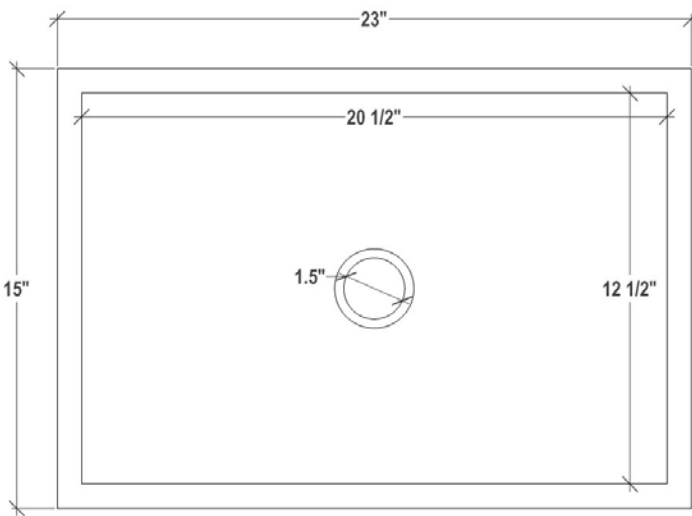

RIVER FINISHES

BRS	Brass
GLD	Gold
SLV	Silver
COP	Copper

AVAILABLE DRAINS

D004	Grid Strainer
D005	Lift and Turn
D006	Pop-Up with Horizontal Lift Rod
D011 – D017	Decorative Grid Strainer

INSTALLATION

Use 100% silicone to adhere sink to countertop. Clean any excess silicone from sink surface. Clips are not included but may be provided by countertop fabricator. Conversion Kit for drain installation is included with each sink.

DIMENSIONS WILL VARY

DO NOT use this sheet as a guide for countertop cuts. Due to the handmade nature of each product, templates are not provided.