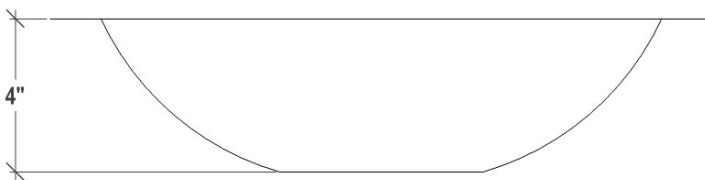

DIMENSIONS WILL VARY

DO NOT use this sheet as a guide for countertop cuts. Due to the handmade nature of each product, templates are not provided.