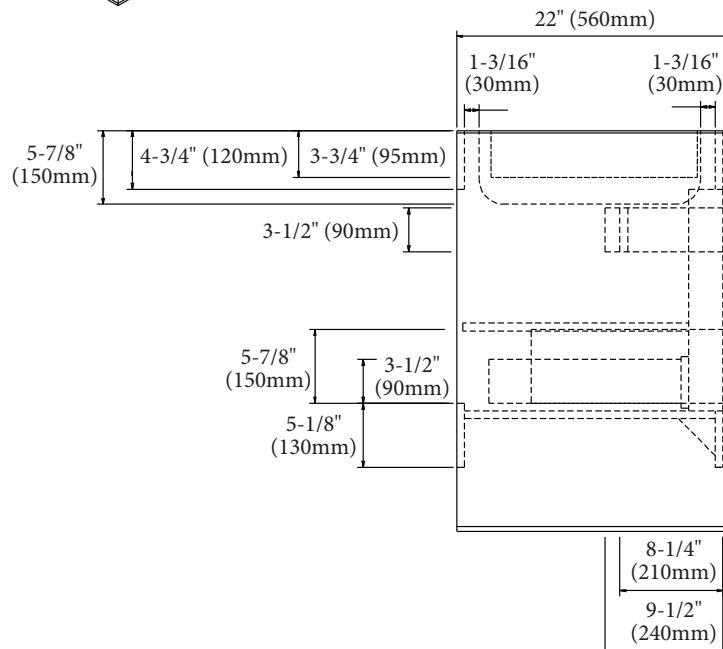

Vicenza - 60" Single / Double Bowl

Specification & Installation Guide

Features

- Free Standing 60" vanity: 32-1/16" (815mm)H x 22"(559mm)D x 59-5/8" (1515mm)W
- Single or Double Bowl.
- Furniture grade plywood layered with solid wood veneer and protected with several coats of polyurethane (No particle board or MDF used).
- Matching finish inside out
- Two soft-close doors open to two full extension interior drawers and adjustable shelves.
- Two drawers of different depths with full extension European hardware. Bottom drawer offers adjustable tempered glass dividers.
- Handle and legs : Polished chrome finish

Package Dimensions

64" x 27" x 35"

Weight

207 lbs. / 94.09 kgs.

SIDE VIEW

Single Bowl

Double Bowl

Vicenza - 60" Single / Double Bowl

Specification & Installation Guide

TOP VIEW

BACK VIEW

Vicenza - 60" Single / Double Bowl

Specification & Installation Guide

ROUGH-IN DIMENSIONS

For clarification, please contact Madeli Customer Care at (800)-819-6988 or (305)-718-8817 Ext. 1
All dimensions are approximate and subject to standard tolerance. Specifications subject to change without prior notice.