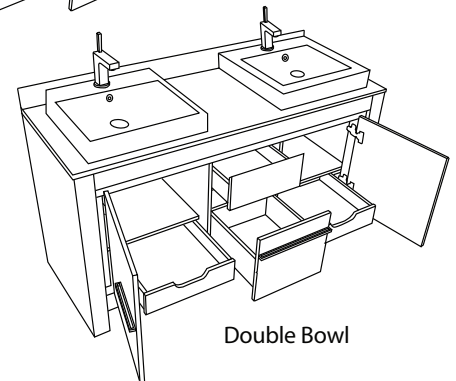

Vicenza - 60" Single / Double Bowl

Specification & Installation Guide

Features

- Free Standing 60" vanity: 32-1/16" (815mm)H x 22"(559mm)D x 59-5/8" (1515mm)W
- Single or Double Bowl.
- Furniture grade plywood layered with solid wood veneer and protected with several coats of polyurethane (No particle board or MDF used).
- Matching finish inside out
- Two soft-close doors open to two full extension interior drawers and adjustable shelves.
- Two drawers of different depths with full extension European hardware. Bottom drawer offers adjustable tempered glass dividers.
- Handle and legs : Polished chrome finish

Package Dimensions

64" x 27" x 35"

Weight

207 lbs. / 94.09 kgs.

SIDE VIEW

Single Bowl

Double Bowl

Vicenza - 60" Single / Double Bowl

Specification & Installation Guide

TOP VIEW

BACK VIEW

Vicenza - 60" Single / Double Bowl

Specification & Installation Guide

ROUGH-IN DIMENSIONS

For clarification, please contact Madeli Customer Care at (800)-819-6988 or (305)-718-8817 Ext. 1
All dimensions are approximate and subject to standard tolerance. Specifications subject to change without prior notice.