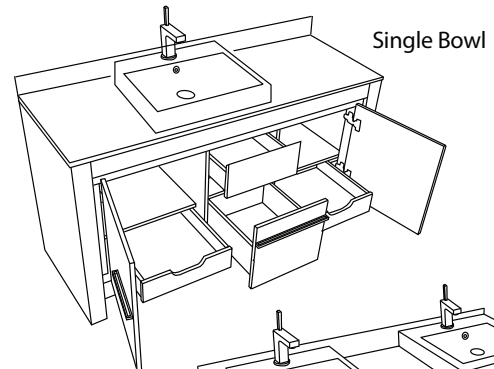

Vicenza - 60" Single / Double Bowl

Specification & Installation Guide

Features

- Free Standing 60" vanity: 32-1/16" (815mm)H x 22"(559mm)D x 59-5/8" (1515mm)W
- Single or Double Bowl.
- Furniture grade plywood layered with solid wood veneer and protected with several coats of polyurethane (No particle board or MDF used).
- Matching finish inside out
- Two soft-close doors open to two full extension interior drawers and adjustable shelves.
- Two drawers of different depths with full extension European hardware. Bottom drawer offers adjustable tempered glass dividers.
- Handle and legs : Polished chrome finish

Package Dimensions

64" x 27" x 35"

Weight

207 lbs. / 94.09 kgs.

SIDE VIEW

Single Bowl

Double Bowl

Vicenza - 60" Single / Double Bowl

Specification & Installation Guide

TOP VIEW

BACK VIEW

Vicenza - 60" Single / Double Bowl

Specification & Installation Guide

ROUGH-IN DIMENSIONS

For clarification, please contact Madeli Customer Care at (800)-819-6988 or (305)-718-8817 Ext. 1
All dimensions are approximate and subject to standard tolerance. Specifications subject to change without prior notice.