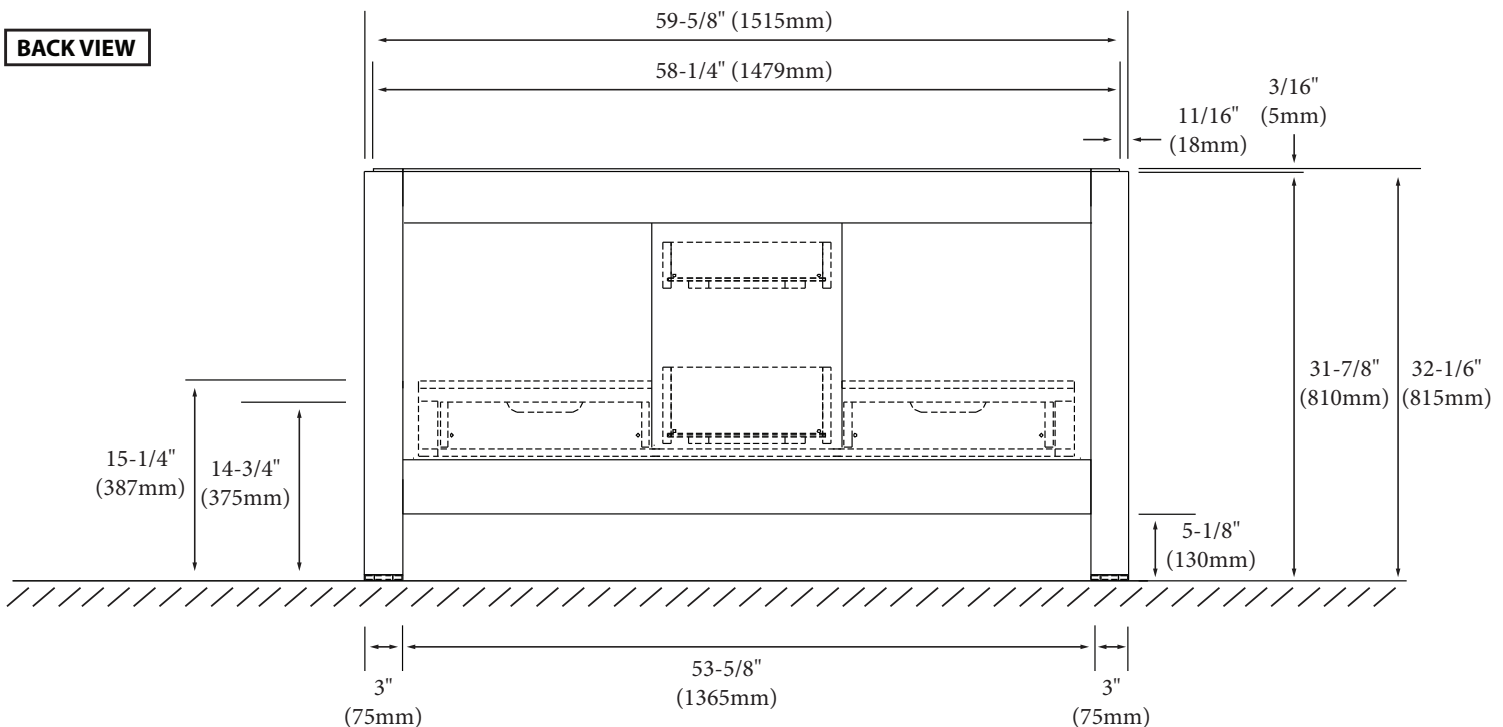

Vicenza - 60" Single / Double Bowl

Specification & Installation Guide

Features

- Free Standing 60" vanity: 32-1/16" (815mm)H x 22"(559mm)D x 59-5/8" (1515mm)W
- Single or Double Bowl.
- Furniture grade plywood layered with solid wood veneer and protected with several coats of polyurethane (No particle board or MDF used).
- Matching finish inside out
- Two soft-close doors open to two full extension interior drawers and adjustable shelves.
- Two drawers of different depths with full extension European hardware. Bottom drawer offers adjustable tempered glass dividers.
- Handle and legs : Polished chrome finish

Package Dimensions

64" x 27" x 35"

Weight

207 lbs. / 94.09 kgs.

SIDE VIEW

Single Bowl

Double Bowl

Vicenza - 60" Single / Double Bowl

Specification & Installation Guide

TOP VIEW

BACK VIEW

Vicenza - 60" Single / Double Bowl

Specification & Installation Guide

ROUGH-IN DIMENSIONS

For clarification, please contact Madeli Customer Care at (800)-819-6988 or (305)-718-8817 Ext. 1
All dimensions are approximate and subject to standard tolerance. Specifications subject to change without prior notice.