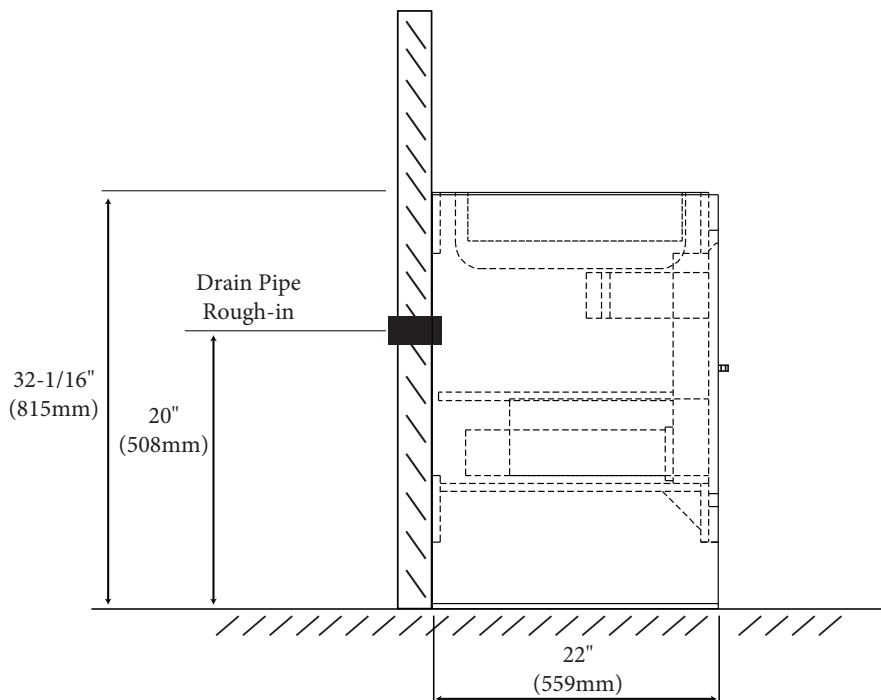

Vicenza - 60" Single / Double Bowl

Specification & Installation Guide

Features

- Free Standing 60" vanity: 32-1/16" (815mm)H x 22"(559mm)D x 59-5/8" (1515mm)W
- Single or Double Bowl.
- Furniture grade plywood layered with solid wood veneer and protected with several coats of polyurethane (No particle board or MDF used).
- Matching finish inside out
- Two soft-close doors open to two full extension interior drawers and adjustable shelves.
- Two drawers of different depths with full extension European hardware. Bottom drawer offers adjustable tempered glass dividers.
- Handle and legs : Polished chrome finish

Package Dimensions

64" x 27" x 35"

Weight

207 lbs. / 94.09 kgs.

SIDE VIEW

Single Bowl

Double Bowl

Vicenza - 60" Single / Double Bowl

Specification & Installation Guide

TOP VIEW

BACK VIEW

Vicenza - 60" Single / Double Bowl

Specification & Installation Guide

ROUGH-IN DIMENSIONS

For clarification, please contact Madeli Customer Care at (800)-819-6988 or (305)-718-8817 Ext. 1
All dimensions are approximate and subject to standard tolerance. Specifications subject to change without prior notice.