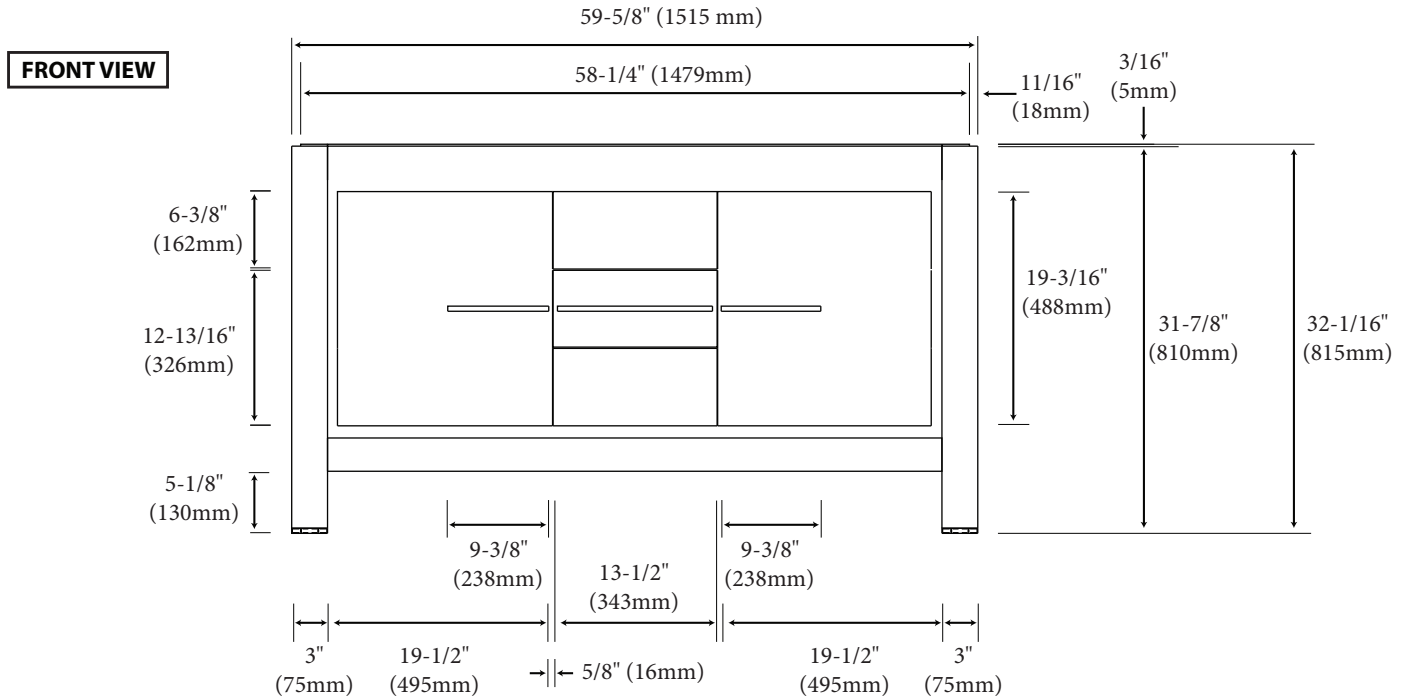

Vicenza - 60" Single / Double Bowl

Specification & Installation Guide

Features

- Free Standing 60" vanity: 32-1/16" (815mm)H x 22"(559mm)D x 59-5/8" (1515mm)W
- Single or Double Bowl.
- Furniture grade plywood layered with solid wood veneer and protected with several coats of polyurethane (No particle board or MDF used).
- Matching finish inside out
- Two soft-close doors open to two full extension interior drawers and adjustable shelves.
- Two drawers of different depths with full extension European hardware. Bottom drawer offers adjustable tempered glass dividers.
- Handle and legs : Polished chrome finish

Package Dimensions

64" x 27" x 35"

Weight

207 lbs. / 94.09 kgs.

SIDE VIEW

Single Bowl

Double Bowl

Vicenza - 60" Single / Double Bowl

Specification & Installation Guide

TOP VIEW

BACK VIEW

Vicenza - 60" Single / Double Bowl

Specification & Installation Guide

ROUGH-IN DIMENSIONS

For clarification, please contact Madeli Customer Care at (800)-819-6988 or (305)-718-8817 Ext. 1
All dimensions are approximate and subject to standard tolerance. Specifications subject to change without prior notice.