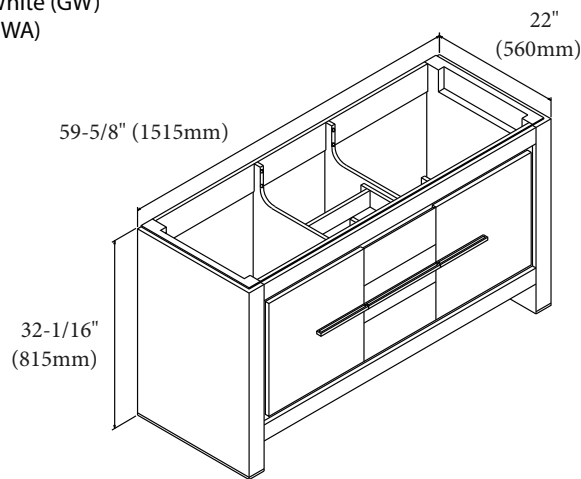

Vicenza - 60" Single / Double Bowl

Specification & Installation Guide

Features

- Free Standing 60" vanity: 32-1/16" (815mm)H x 22"(559mm)D x 59-5/8" (1515mm)W
- Single or Double Bowl.
- Furniture grade plywood layered with solid wood veneer and protected with several coats of polyurethane (No particle board or MDF used).
- Matching finish inside out
- Two soft-close doors open to two full extension interior drawers and adjustable shelves.
- Two drawers of different depths with full extension European hardware. Bottom drawer offers adjustable tempered glass dividers.
- Handle and legs : Polished chrome finish

Package Dimensions

64" x 27" x 35"

Weight

207 lbs. / 94.09 kgs.

SIDE VIEW

Single Bowl

Double Bowl

Vicenza - 60" Single / Double Bowl

Specification & Installation Guide

TOP VIEW

BACK VIEW

Vicenza - 60" Single / Double Bowl

Specification & Installation Guide

ROUGH-IN DIMENSIONS

For clarification, please contact Madeli Customer Care at (800)-819-6988 or (305)-718-8817 Ext. 1
All dimensions are approximate and subject to standard tolerance. Specifications subject to change without prior notice.