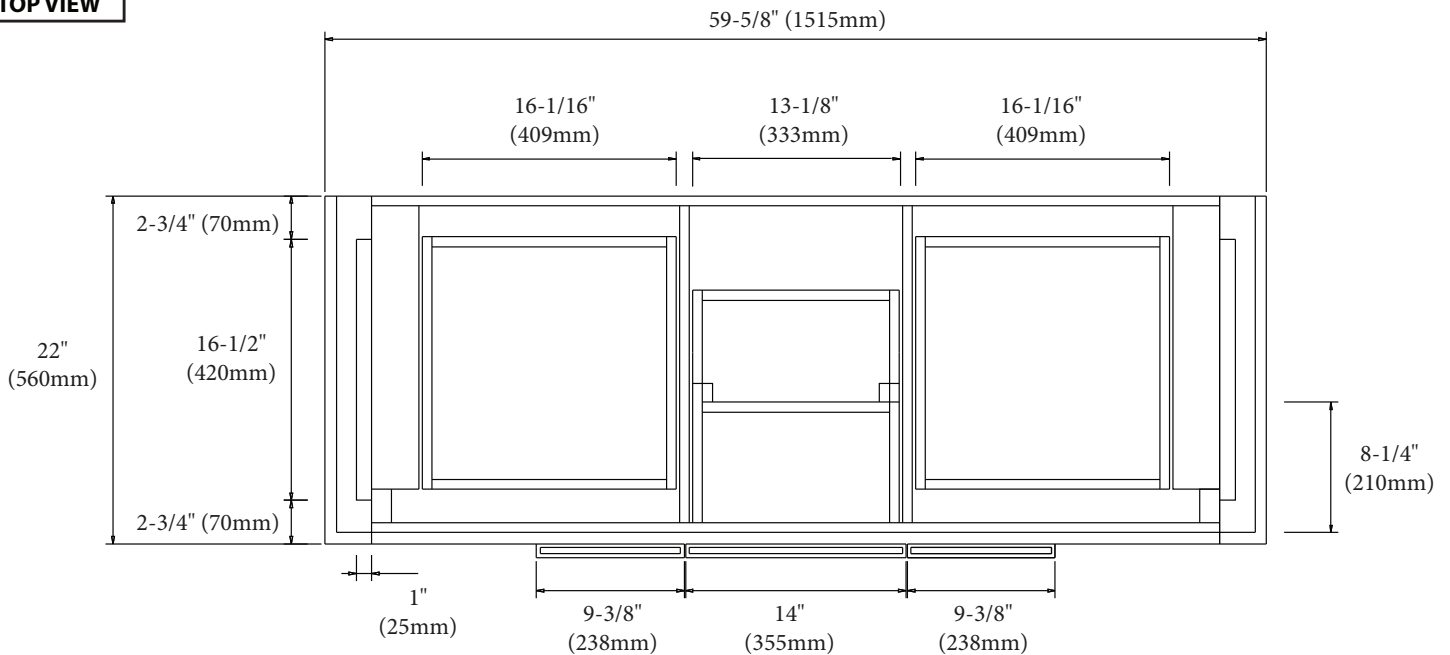

Vicenza - 60" Single / Double Bowl

Specification & Installation Guide

Features

- Free Standing 60" vanity: 32-1/16" (815mm)H x 22"(559mm)D x 59-5/8" (1515mm)W
- Single or Double Bowl.
- Furniture grade plywood layered with solid wood veneer and protected with several coats of polyurethane (No particle board or MDF used).
- Matching finish inside out
- Two soft-close doors open to two full extension interior drawers and adjustable shelves.
- Two drawers of different depths with full extension European hardware. Bottom drawer offers adjustable tempered glass dividers.
- Handle and legs : Polished chrome finish

Package Dimensions

64" x 27" x 35"

Weight

207 lbs. / 94.09 kgs.

SIDE VIEW

Single Bowl

Double Bowl

Vicenza - 60" Single / Double Bowl

Specification & Installation Guide

TOP VIEW

BACK VIEW

Vicenza - 60" Single / Double Bowl

Specification & Installation Guide

ROUGH-IN DIMENSIONS

For clarification, please contact Madeli Customer Care at (800)-819-6988 or (305)-718-8817 Ext. 1
All dimensions are approximate and subject to standard tolerance. Specifications subject to change without prior notice.