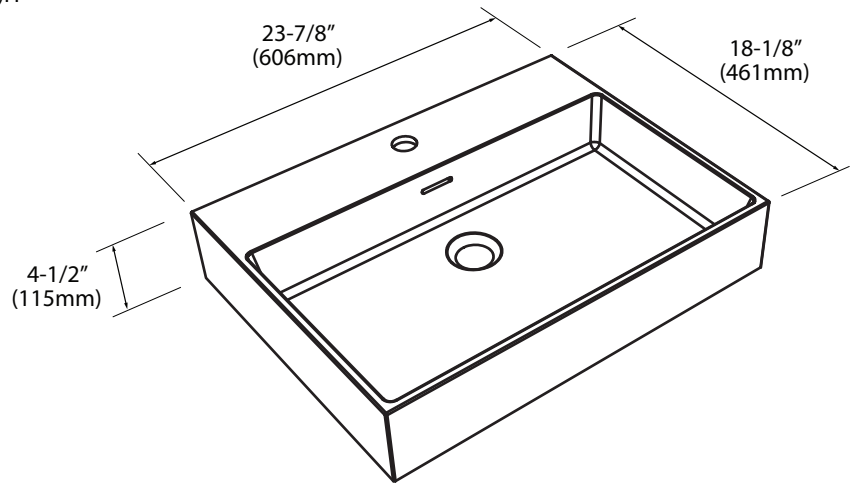

X-Stone Trough Sink - 24"

Specification & Installation Guide

Features

- X-Stone Trough sink 24"
- Size: 23-7/8"(606mm)L x 18-1/8"(461mm)W x 4-1/2"(115mm)H
- Material: Solid Surface
- With overflow
- 4"H backsplash & sidesplash: Optional
- Single faucet: XTU1845-24-110-WH (shown)
- 8" widespread: XTU1845-24-130-WH
- No faucet hole: XTU1845-24-100-WH
- Packaging Dimensions: 27"x 21" x 7-1/2"
- Gross Weight: 37 lbs. / 17 kgs.

Finish

- Glossy White

Compliance: CSA B45.5-11/IAPMO Z124-11

For clarification, please contact Madeli Customer Care at (800)-819-6988 or (305)-718-8817 Ext. 1 or service@madeli.com
All dimensions are approximate and subject to standard tolerance. Specifications subject to change without prior notice.