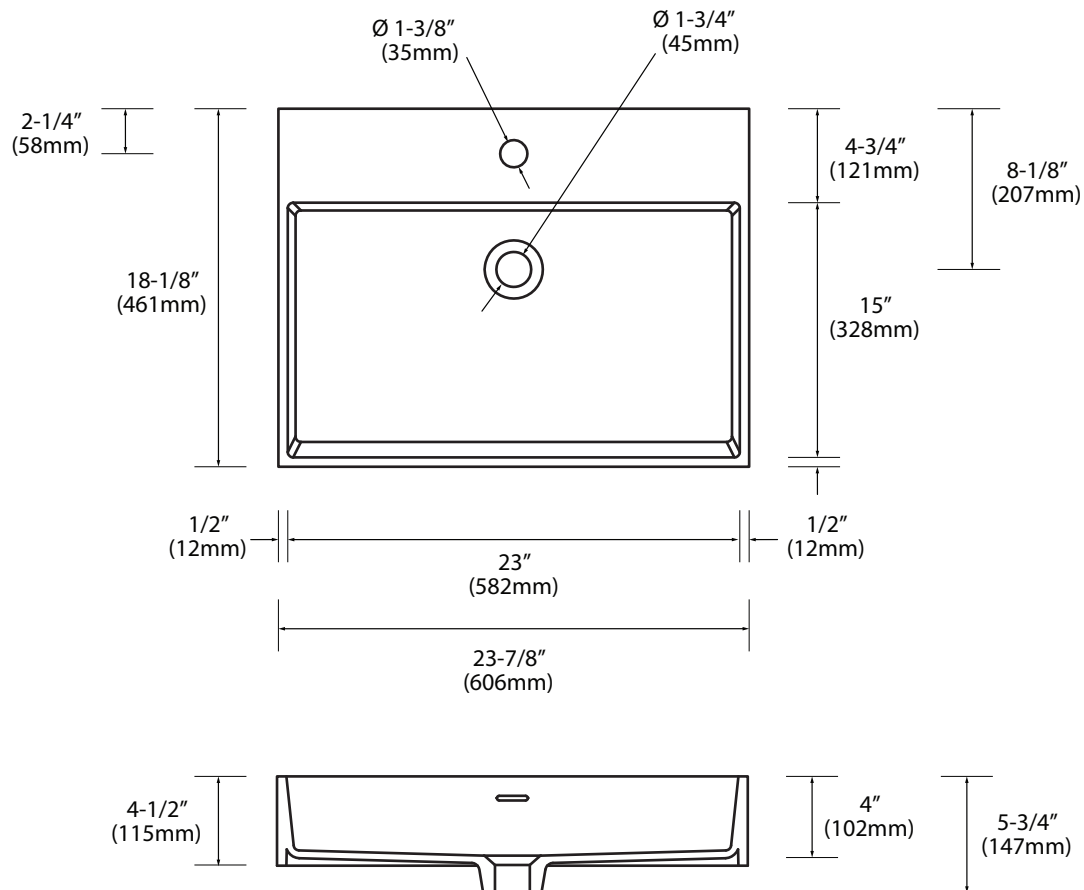

X-Stone Trough Sink - 24"

Specification & Installation Guide

Features

- X-Stone Trough sink 24"
- Size: 23-7/8"(606mm)L x 18-1/8"(461mm)W x 4-1/2"(115mm)H
- Material: Solid Surface
- With overflow
- 4"H backsplash & sidesplash: Optional
- Single faucet: XTU1845-24-110-WH (shown)
- 8" widespread: XTU1845-24-130-WH
- No faucet hole: XTU1845-24-100-WH
- Packaging Dimensions: 27"x 21" x 7-1/2"
- Gross Weight: 37 lbs. / 17 kgs.

Finish

- Glossy White

Compliance: CSA B45.5-11/IAPMO Z124-11

For clarification, please contact Madeli Customer Care at (800)-819-6988 or (305)-718-8817 Ext. 1 or service@madeli.com
All dimensions are approximate and subject to standard tolerance. Specifications subject to change without prior notice.