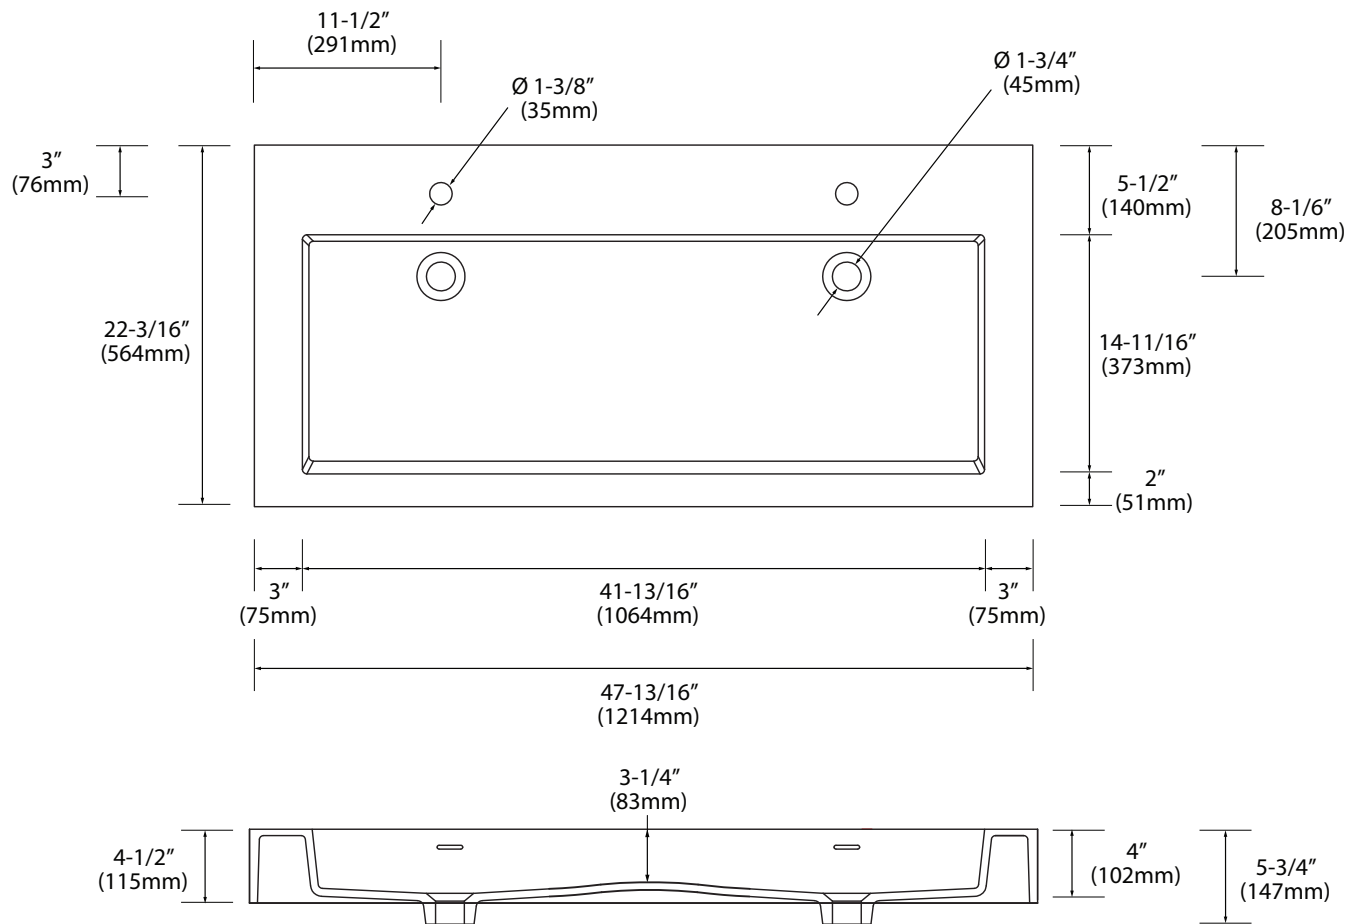

X-Stone Trough Sink - 48" Double Bowl

Specification & Installation Guide

Features

- X-Stone Trough sink 48" double bowl
- Size: 47-13/16"(1214mm)L x 22-3/16"(564mm)W x 4-1/2"(115mm)H
- Material: Solid Surface
- With overflow
- 4"H backsplash & sidesplash: Optional
- Single faucet: XTU2245-48-210-WH (shown)
- 8" widespread: XTU2245-48-230-WH
- No faucet hole: XTU2245-48-200-WH
- Packaging Dimensions: 51" x 25" x 7-1/2"
- Gross Weight: 76 lbs. / 35 kgs.

Finish

- Glossy White

Compliance: CSA B45.5-11/IAPMO Z124-11

For clarification, please contact Madeli Customer Care at (800)-819-6988 or (305)-718-8817 Ext. 1 or service@madeli.com
All dimensions are approximate and subject to standard tolerance. Specifications subject to change without prior notice.