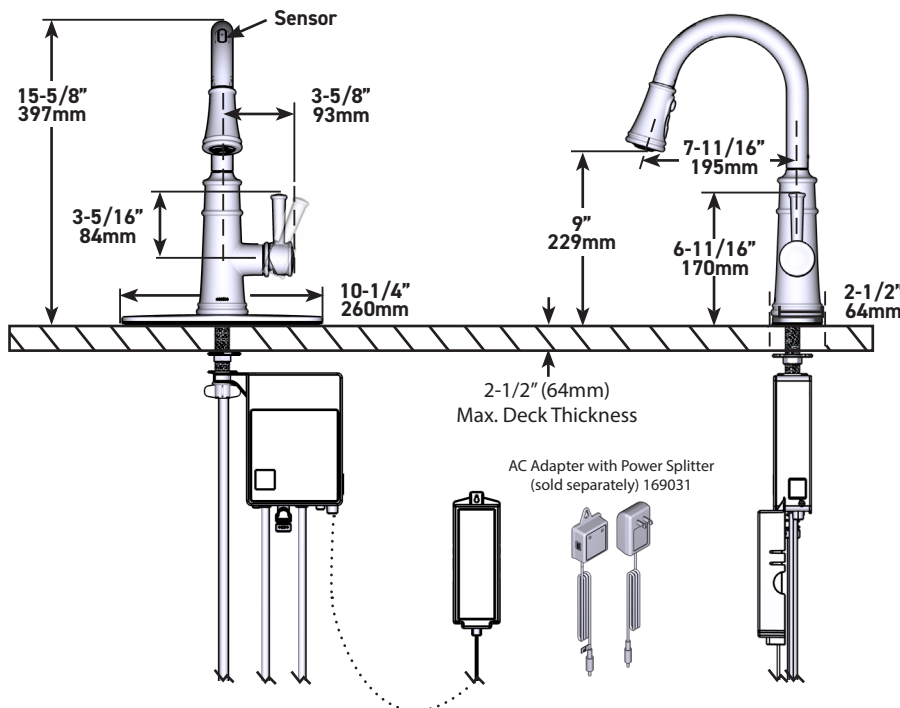

## Belfield™

Single-Handle High Arc Pulldown Kitchen Faucet

**MODELS:** 7260EV Series

**NOTE: THIS FAUCET IS DESIGNED TO BE INSTALLED THROUGH 1 HOLE, 1-1/2" (38mm) MIN. DIA.**

**CRITICAL DIMENSIONS** DO NOT SCALE