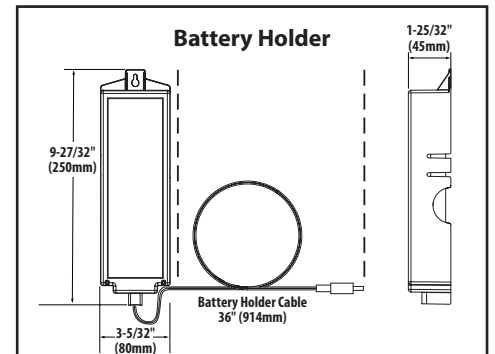

BY MOEN
SMART FAUCET.

Cia™

Single-Handle High Arc Pulldown Kitchen Faucet

MODELS: 7622EV SERIES

NOTE: THIS FAUCET IS DESIGNED TO BE INSTALLED THROUGH 1 HOLE, 1-1/2" (38mm) MIN. DIA.

Close up view of Control Box

Battery Holder

CRITICAL DIMENSIONS DO NOT SCALE