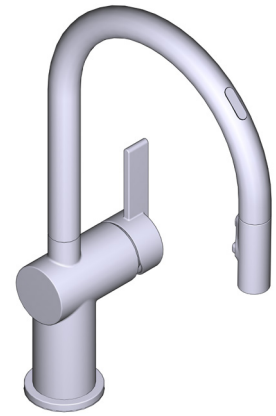

MOEN®

Specifications

DESCRIPTION

- Versatile, hands-free convenience in the kitchen
- Optimized cleaning force with PowerClean™
- Allows users to control the faucet in 4 unique ways: Handle, Sensor, Voice and Mobile App
- Powered by 6 D alkaline batteries or optional AC adapter with power splitter (sold separately)
- Reflex™ pulldown system offers smooth operation, easy movement and secure docking
- Metal construction with various finishes identified by suffix
- Duralock™ quick connect
- Pulldown spray with 68" braided hose
- Control box flexible supply lines with 3/8" compression fittings
- High arc spout provides height and reach to fill or clean large pots while pull down wand provides the maneuverability for cleaning or rinsing

OPERATION

- Lever style handle
- Thermostatic temperature controlled by handle sensor, voice or Mobile app
- Operates with less than 5 lbs. of force
- Operates in stream or spray mode in the pulldown or retracted position
- Spout rotates 100 degrees
- WiFi enabled smart phone connectivity
- Smart phone app available for iOS and Android

FLOW

- Flow is limited to 1.5 gpm (5.7 L/min) at 60 psi

CARTRIDGE

- 1255™ Duralast™ cartridge

STANDARDS

- Third party certified to, ASME A112.18.1/CSA B125.1 and all applicable requirements referenced therein including NSF 61/9 & 372
- Third party certified to meet FCC part 15 Class B
- Meets CalGreen and Georgia SB370 requirements
- Complies with California Proposition 65 and with the Federal Safe Drinking Water Act
- The backflow protection system in the device consists of two independently operating check valves, a primary and a secondary which prevent backflow
- ADA for lever handle

BY MOEN
SMART FAUCET.

Cia™

Single-Handle High Arc Pulldown Kitchen Faucet

MODELS: 7622EV SERIES

NOTE: THIS FAUCET IS DESIGNED TO BE INSTALLED THROUGH 1 HOLE, 1-1/2" (38mm) MIN. DIA.

Close up view of Control Box