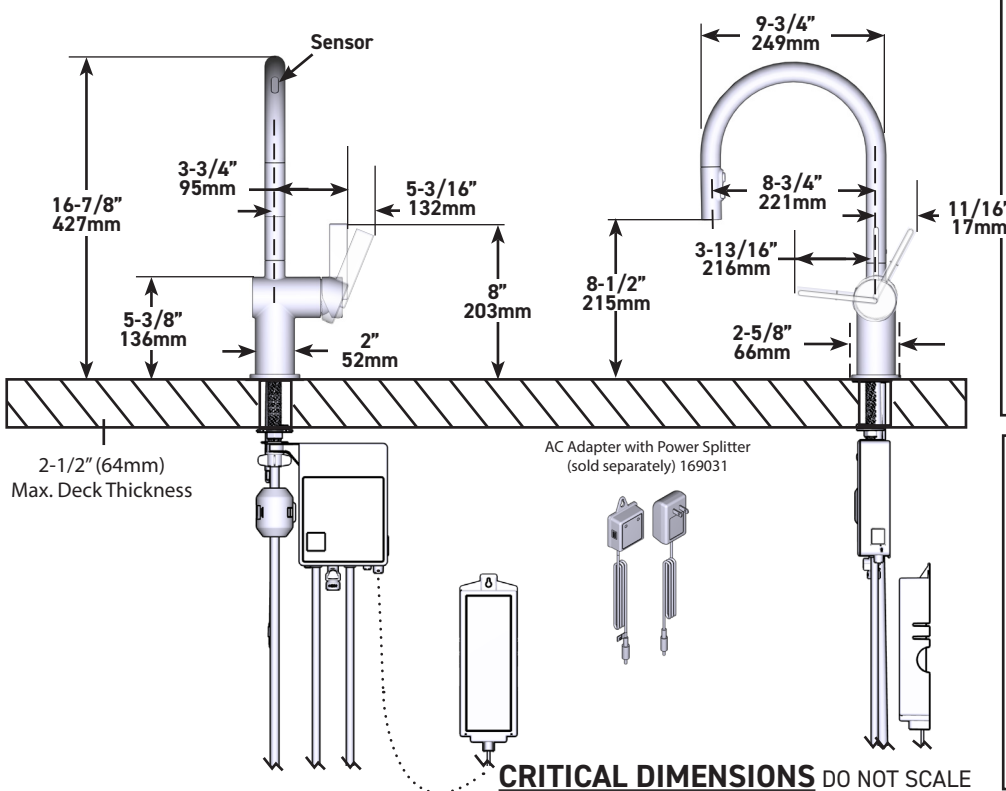

BY MOEN
SMART FAUCET.

Cia™

Single-Handle High Arc Pulldown Kitchen Faucet

MODELS: 7622EV SERIES

NOTE: THIS FAUCET IS DESIGNED TO BE INSTALLED THROUGH 1 HOLE, 1-1/2" (38mm) MIN. DIA.

Close up view of Control Box

Battery Holder

CRITICAL DIMENSIONS DO NOT SCALE