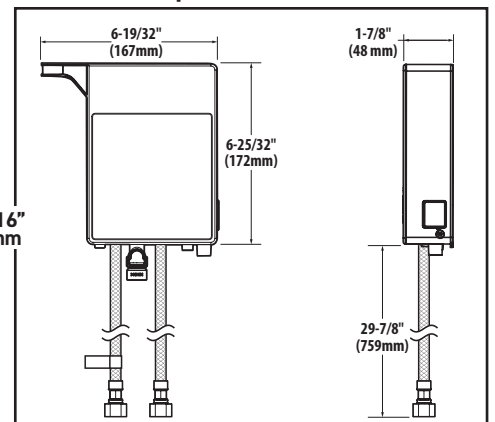

BY MOEN
SMART FAUCET.

Cia™

Single-Handle High Arc Pulldown Kitchen Faucet

MODELS: 7622EV SERIES

NOTE: THIS FAUCET IS DESIGNED TO BE INSTALLED THROUGH 1 HOLE, 1-1/2" (38mm) MIN. DIA.

Close up view of Control Box

Battery Holder

CRITICAL DIMENSIONS DO NOT SCALE