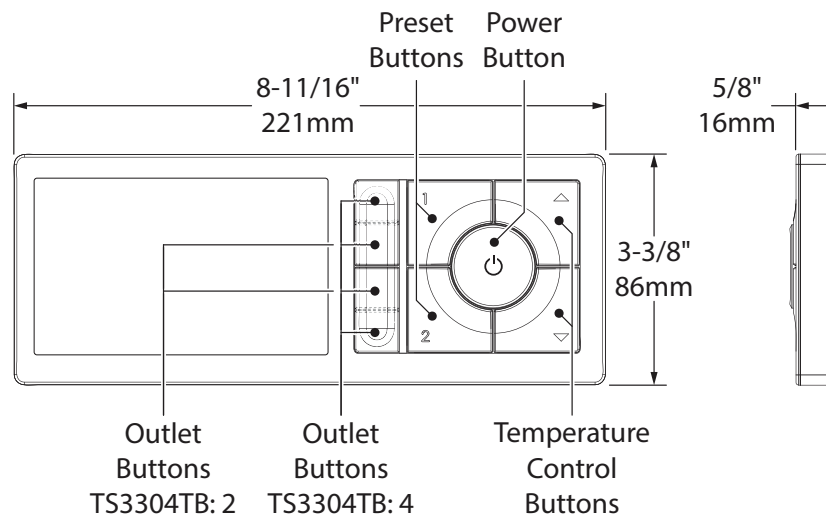

CRITICAL DIMENSIONS

(DO NOT SCALE)