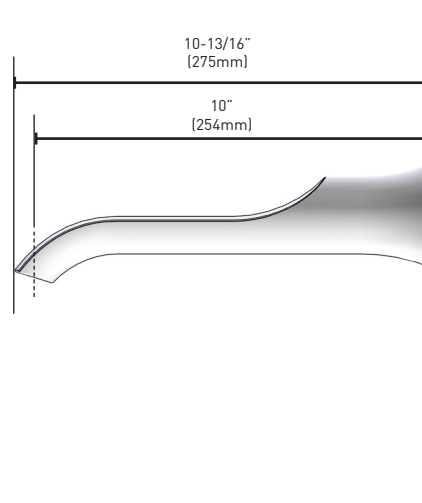

DESCRIPTION

- Metal construction with various finishes identified by suffix
- 10" Ultra thin tub spout allows for a longer distance between the wall and the tub
- Designed to be installed on MANCIS, MANCXS, or MANXS brass spout manifolds

Doux™

10" NON-DIVERTING TUB SPOUT

MODELS: TFS3836
TFS3836BL
TFS3836BN

CRITICAL DIMENSIONS

DO NOT SCALE