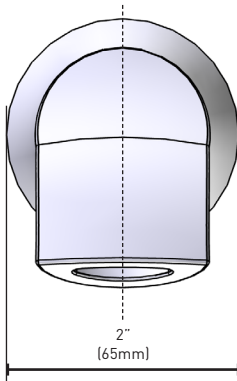

DESCRIPTION

- Metal construction with various finishes identified by suffix
- 10" Ultra thin tub spout allows for a longer distance between the wall and the tub
- Designed to be installed on MANCIS, MANCXS, or MANXS brass spout manifolds

Doux™

10" NON-DIVERTING TUB SPOUT

MODELS: TFS3836
TFS3836BL
TFS3836BN

CRITICAL DIMENSIONS

DO NOT SCALE