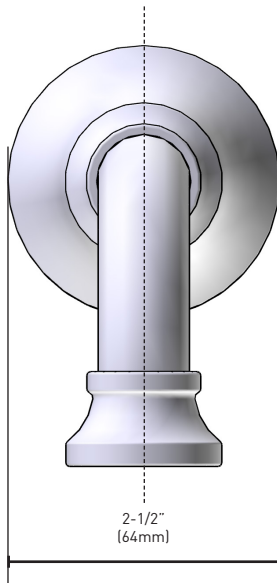

MOEN®

Specifications

DESCRIPTION

- Metal construction with various finishes identified by suffix
- 10" Ultra thin tub spout allows for a longer distance between the wall and the tub
- Designed to be installed on MANCIS, MANCXS, or MANXS brass spout manifolds

Colinet™

10" NON-DIVERTING TUB SPOUT

MODELS: TF5001
TF5001BG
TF5001BL
TF5001BN

CRITICAL DIMENSIONS

DO NOT SCALE