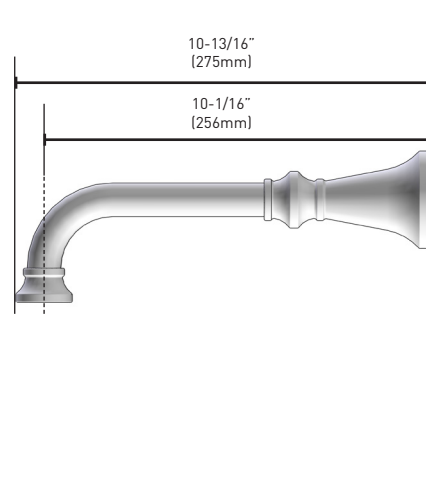

MOEN®

Specifications

DESCRIPTION

- Metal construction with various finishes identified by suffix
- 10" Ultra thin tub spout allows for a longer distance between the wall and the tub
- Designed to be installed on MANCIS, MANCXS, or MANXS brass spout manifolds

Colinet™

10" NON-DIVERTING TUB SPOUT

MODELS: TF5001
TF5001BG
TF5001BL
TF5001BN

CRITICAL DIMENSIONS

DO NOT SCALE