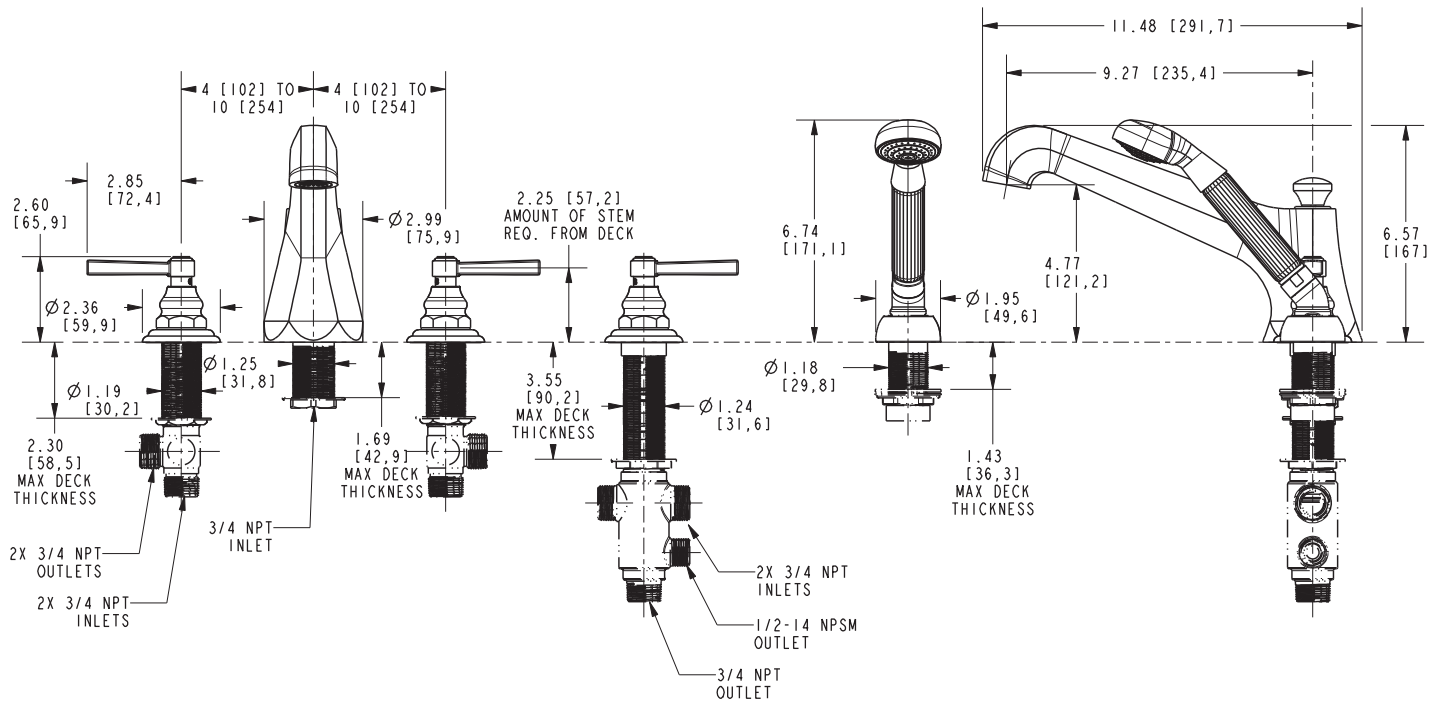

Features

- Solid brass construction
- 4.77" (12.1 cm) spout height at outlet
- 9.27" (23.5 cm) spout reach (c-c)
- Intended for use with Newport Brass rough valve kit (Required Accessory) which incorporates the following:
 - Brass valve bodies and quick-connect spout fitting
 - Quarter-turn washerless ceramic disc 3/4" valve cartridges
- Diverter valve and hoses as needed for handshower
- ADA Compliant
- 1.8 GPM (6.8 LPM) Max, Handshower Only

Required Accessory

System Element	Deck Tub Valve
Description	3-Valve Assembly With Quick Connect Spout Adapter
Inlet/Outlet Size	3/4"
Part Number	1-503
Image	

Product Specification Add "Color / Finish" suffix to Model number, below.

The Roman Tub with Handshower Deck Trim shall be made of solid brass construction. Roman Tub with Handshower Deck Trim shall incorporate lever handles. Product shall incorporate a 4.77" (12.1 cm) spout height at outlet and a 9.27" (23.5 cm) spout reach (c-c). Product shall feature a solid brass handshower with a 1.8 gallons (6.7 liters) per minute maximum flow rate. Rough valve kit shall incorporate brass valve bodies with quarter-turn washerless ceramic disc 3/4" valve cartridges, a quick-connect spout fitting and a diverter valve with hoses as needed for handshower. Roman Tub with Handshower Deck Trim shall be Newport Brass Model 3-917/____ and Newport Brass rough valve kit shall be 1-503.

3-917

PRODUCT DIMENSIONS *(Units are in inches)*

Astor Roman Tub Deck Trim 3-917