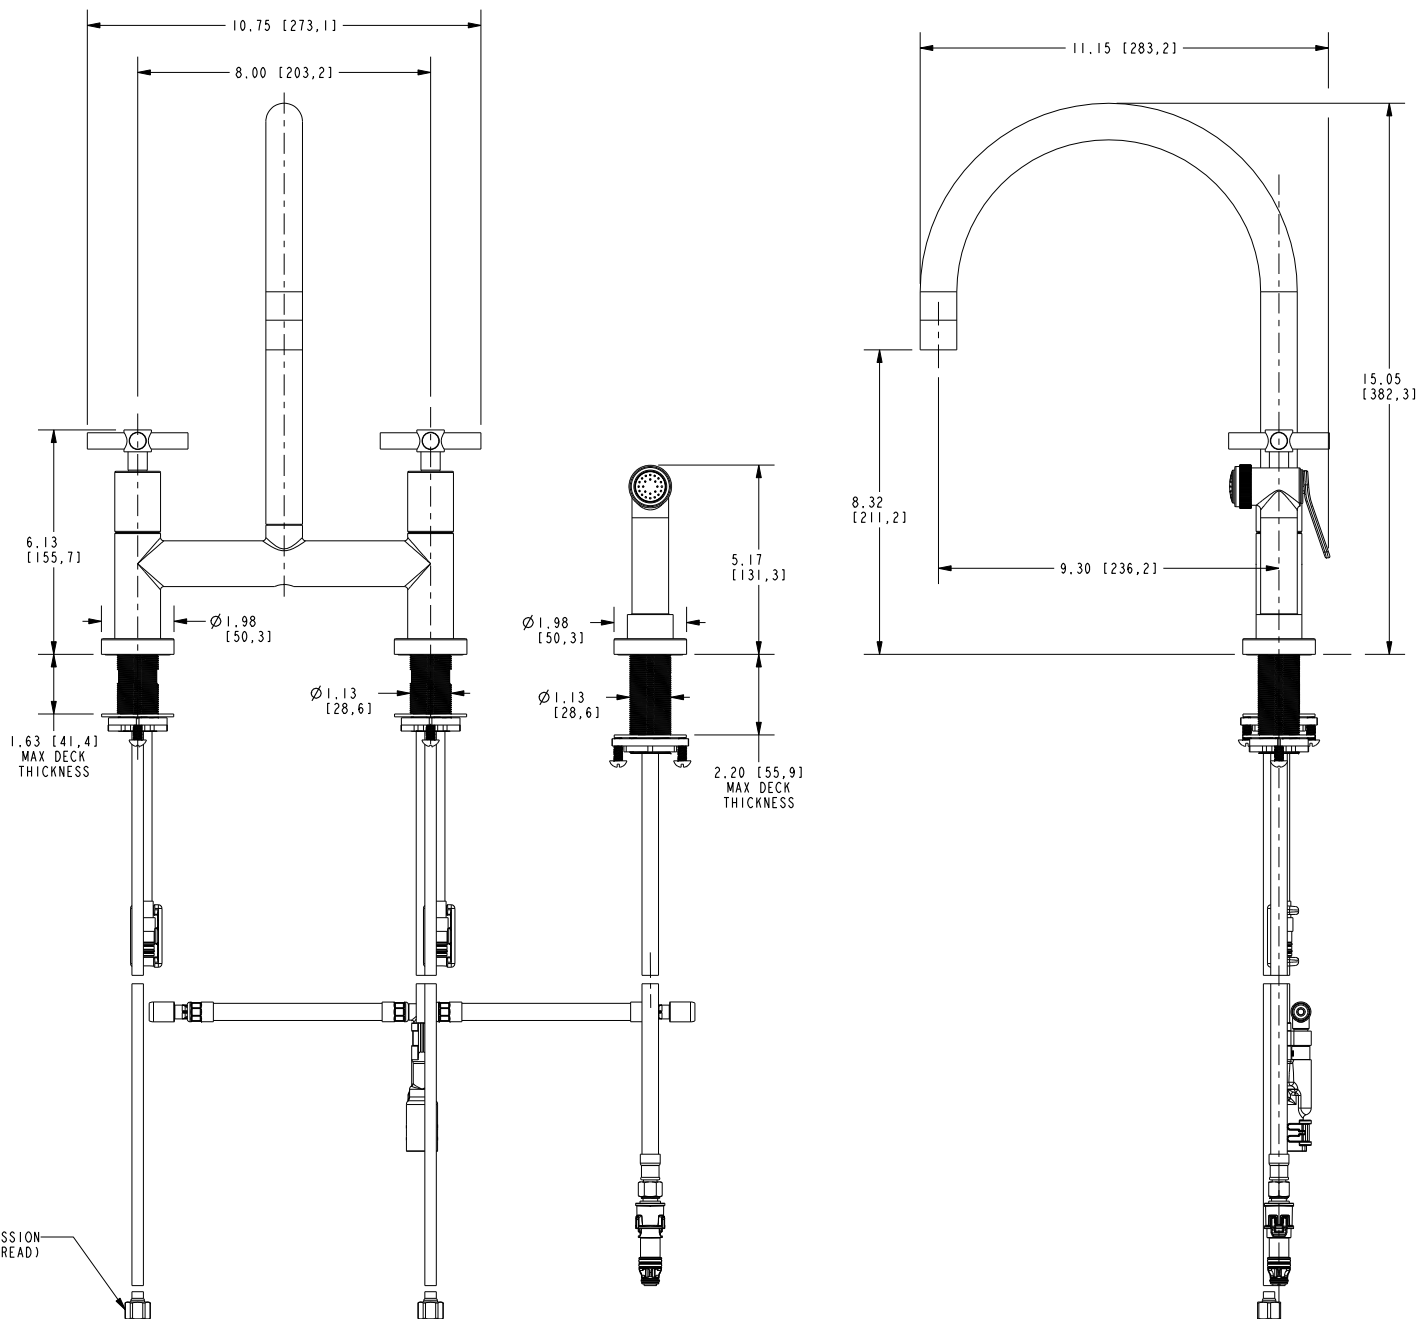

EAST LINEAR

Features

- Solid brass construction
- Bridge-style brass valve bodies
- Quarter-turn washerless ceramic disc valve cartridges
- Swivel spout assembly
- Solid brass pull-out sidespray assembly
- 8.32" (21.1 cm) spout height at outlet
- 9.30" (23.6 cm) spout reach (c-c)
- For 8.00" (20.3 cm) centers
- ADA Complaint (Handles Only)
- 1.8 GPM (6.8 LPM) Max

Product Specification Add "Color / Finish" suffix to Model number, below.

The Bridge Style Kitchen Faucet shall be made of solid brass construction. Faucet shall incorporate a swivel spout assembly with integral side-spray diverter assembly and feature bridge-style brass valve bodies with quarter-turn washerless ceramic disc valve cartridges. Faucet shall have a 1.8 gallons (6.8 liters) per minute maximum flow rate. Product shall be for 8.00" (20.3 cm) centers. Product shall incorporate a 8.32" (21.1 cm) spout height at outlet and a 9.30" (23.6 cm) spout reach (c-c). Faucet shall incorporate traditional cross handles. Bridge-Style Kitchen Faucet with Sidespray shall be Newport Brass Model 1500-5412/_____.

1500-5412

PRODUCT DIMENSIONS *(Units are in inches)*

Product Dimensions are provided for reference only. For specific product installation guidelines, please reference the Installation Instructions of the product being installed.

East Linear Bridge Style Kitchen Faucet 1500-5412