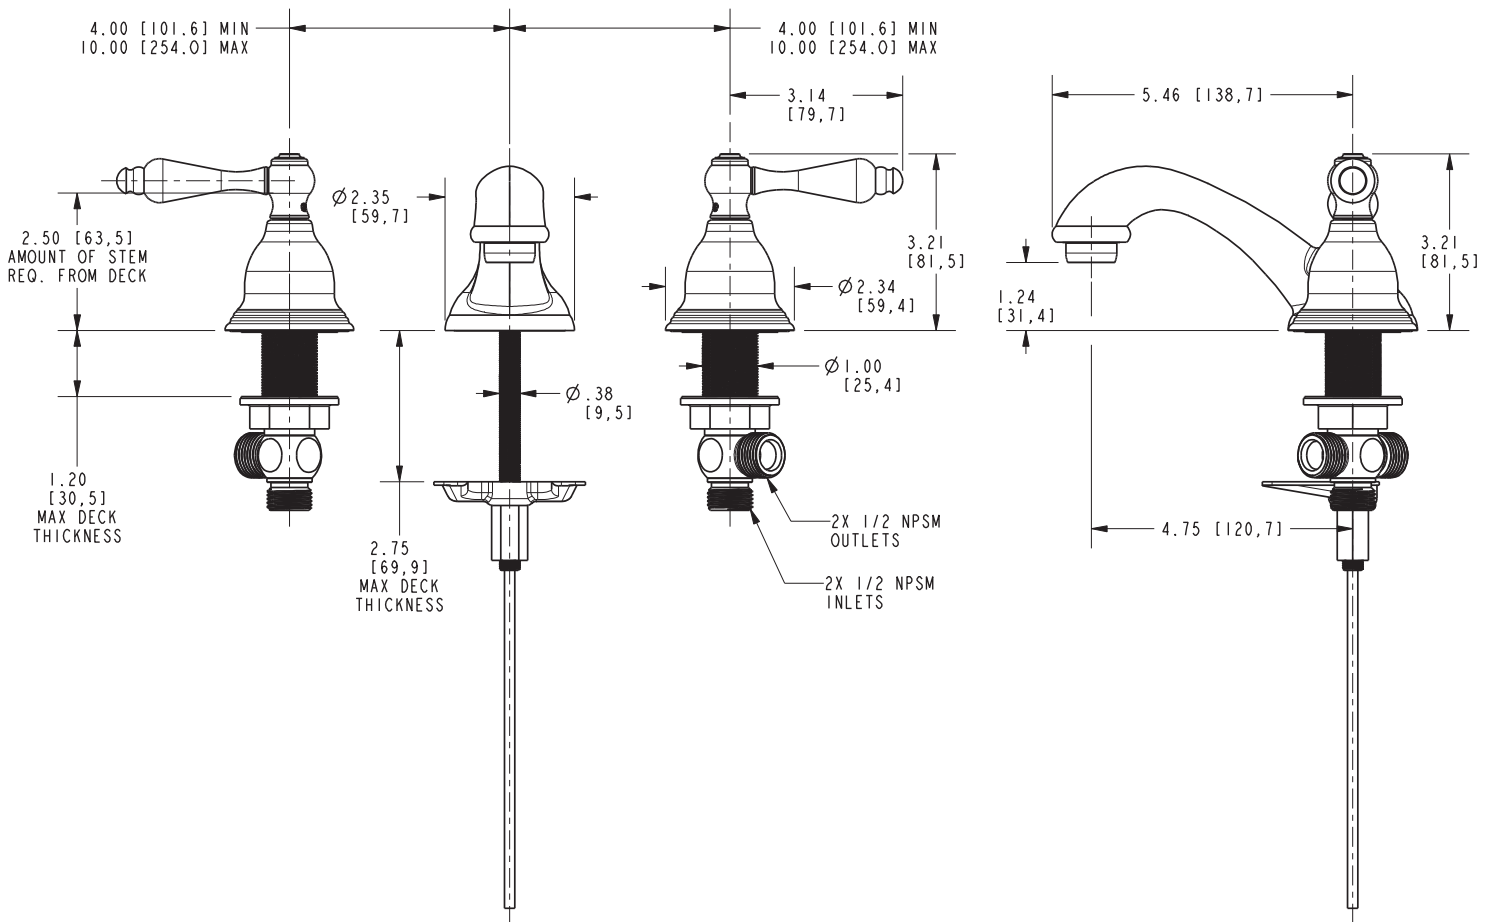

SEAPORT

Features

- Solid brass construction
- Brass valve bodies
- Quarter-turn washerless ceramic disc valve cartridges
- Spout assembly with integral supply hoses
- Pop-up drain with tailpiece
- 1.25" (3.2 cm) spout height at outlet
- 4.75" (12.1 cm) spout reach (c-c)
- For 8" (20.3 cm) centers - Maximum 20" (50.8 cm)
- ADA Compliant
- 1.2 GPM (4.5 LPM) Max

Product Specification Add "Color / Finish" suffix to Model number, below.

The two-handle Widespread Lavatory Faucet shall be made of solid brass construction. Faucet shall incorporate a spout assembly with integral supply hoses and feature brass valve bodies with quarter-turn washerless ceramic disc valve cartridges. Faucet shall have a 1.2 gallon (4.5 liter) per minute maximum flow rate. Product shall be for 8" (20.3 cm) centers - Maximum 20" (50.8 cm). Product shall incorporate a 1.25" (3.2 cm) spout height at outlet and a 4.75" (12.1 cm) spout reach (c-c). Faucet shall include a pop-up drain with tailpiece and incorporate ADA compliant traditional lever handles. Widespread Lavatory Faucet shall be Newport Brass Model 850/____.

850

PRODUCT DIMENSIONS *(Units are in inches)*

Product Dimensions are provided for reference only. For specific product installation guidelines, please reference the Installation Instructions of the product being installed.