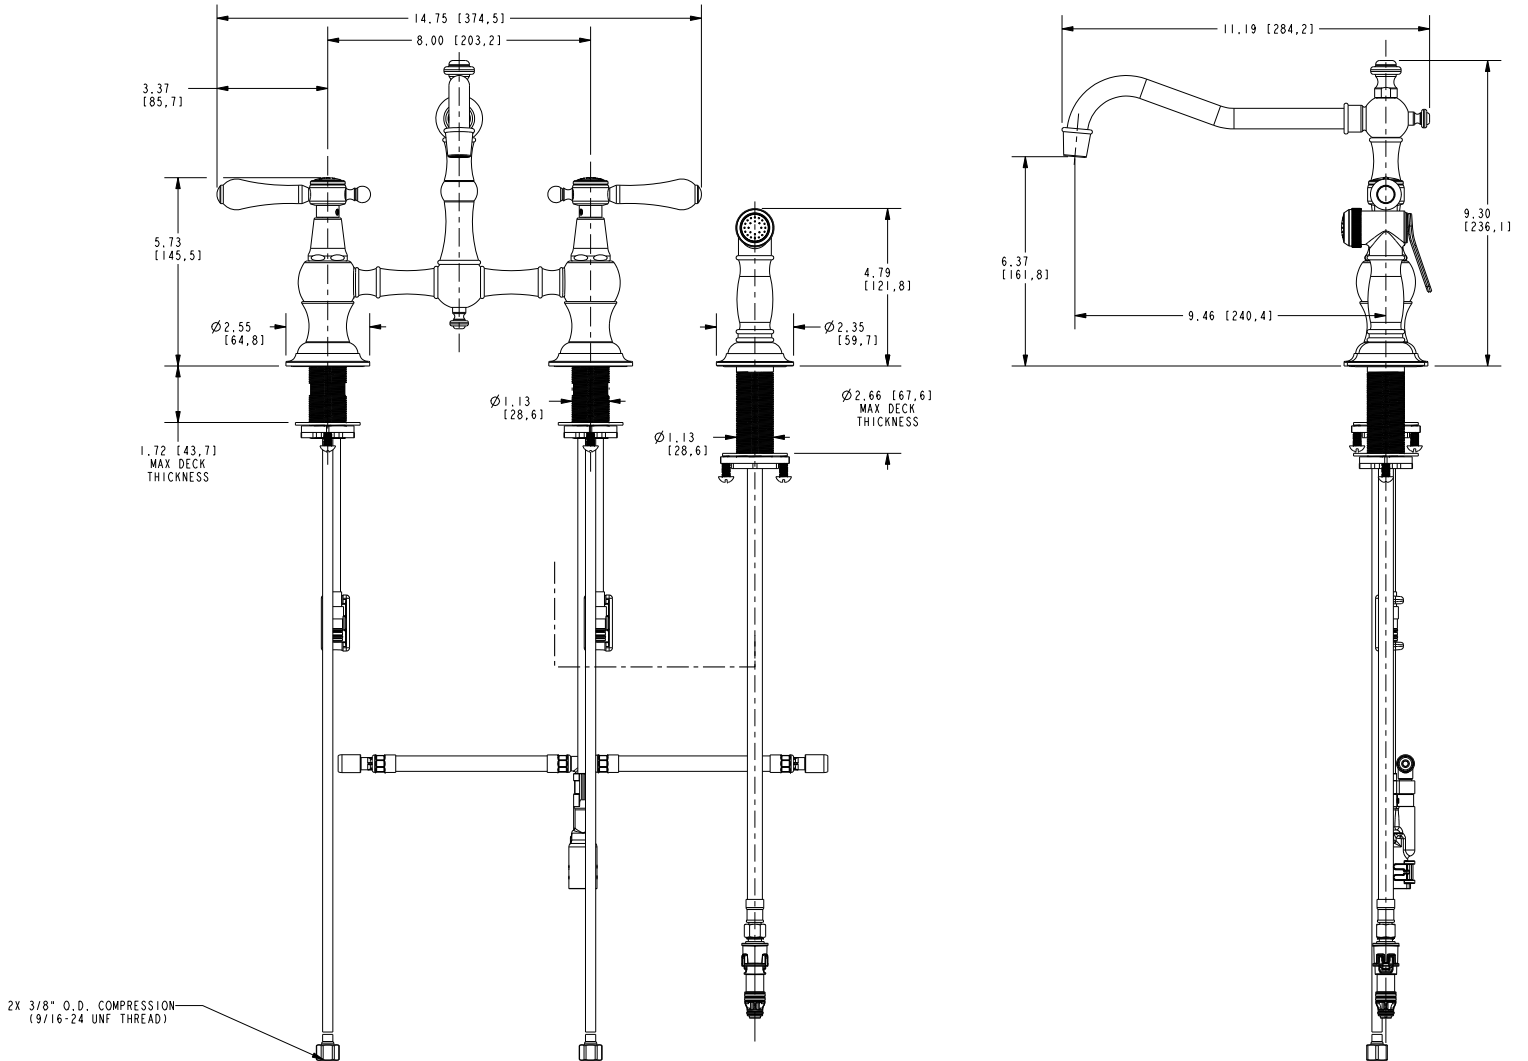

CHESTERFIELD

Features

- Solid brass construction
- Bridge-style brass valve bodies
- Quarter-turn washerless ceramic disc valve cartridges
- Swivel spout assembly
- Solid brass pull-out sidespray assembly
- 6.37" (16.2 cm) spout height at outlet
- 9.46" (24.0 cm) spout reach (c-c)
- For 8.00" (20.3 cm) centers
- ADA Complaint (Handles Only)
- 1.8 GPM (6.8 LPM) Max

Product Specification Add "Color / Finish" suffix to Model number, below.

The Bridge Style Kitchen Faucet with Sidespray shall be made of solid brass construction. Faucet shall incorporate a swivel spout assembly with integral side-spray diverter assembly and feature bridge-style brass valve bodies with quarter-turn washerless ceramic disc valve cartridges. Faucet shall have a 1.8 gallons (6.8 liters) per minute maximum flow rate. Product shall be for 8.00" (20.3 cm) centers. Product shall incorporate a 6.37" (16.2 cm) spout height at outlet and a 9.46" (24.0 cm) spout reach (c-c). Faucet shall incorporate traditional lever handles. Bridge-Style Kitchen Faucet with Sidespray shall be Newport Brass Model 9462/_____.

9462

PRODUCT DIMENSIONS *(Units are in inches)*

Product Dimensions are provided for reference only. For specific product installation guidelines, please reference the Installation Instructions of the product being installed.