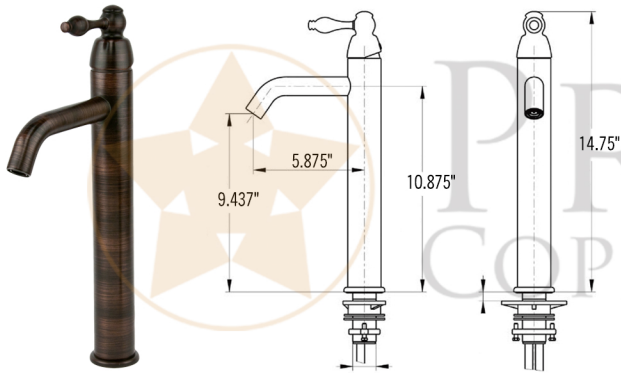

### **PACKAGE INCLUDES THE FOLLOWING ITEMS:**

- \* 13" Round Hand Forged Old World Copper Vessel Sink / ORB Finish (Model# PV13RDB)
- \* Single Handle Bathroom Vessel Faucet / ORB Finish (Model# B-VF01ORB)
- \* 1.5" Non-Overflow Pop-up Bathroom Sink Drain / ORB Finish (Model# D-208ORB)
- \* Neutral Cure Copper Sink Installation Silicone (Model# C900-ORB)
- \* Copper Sink Wax (Model# W900-WAX)

### **SINK DETAILS (Model# PV13RDB)**

- \* 13" Round Hand Forged Old World Copper Vessel Sink
- \* Outer Dimension: 13" x 6"
- \* Drain Opening: 1.5" Non-Overflow
- \* Color: Oil Rubbed Bronze

### **FAUCET DETAILS (Model# B-VF01ORB)**

- \* Single Handle Bathroom Vessel Faucet
- \* Color: Oil Rubbed Bronze
- \* Solid Brass Construction
- \* Ceramic Disc Cartridges
- \* Overall Height: 14.75"
- \* ASME A112.18.1/CSA B125.1, NSF/ANSI 61, California Lead Plumbing Law, ADA Compliant