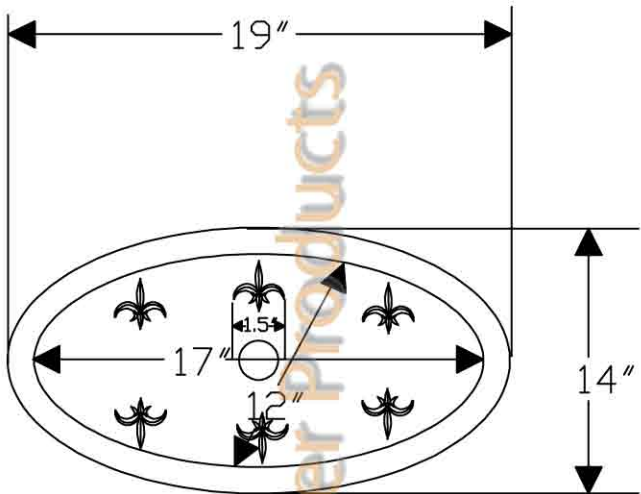

ITEM # L019FFLDB OVAL FLEUR DE LIS FLAT RIM

CODE/STANDARD COMPLIANCE

* IAPMO/cUPC LISTED

OUTER DIMENSIONS: 19"X14"X6"

INNER DIMENSIONS: 17"X12"X6"

DRAIN SIZE: 1.5" W/O OVERFLOW

MATERIAL GAUGE: 17

IMPORTANT: THIS PRODUCT IS HAND CRAFTED AND SMALL VARIANCES MAY OCCUR. DIMENSIONS MAY VARY UP TO 1/4". DO NOT MAKE ANY INSTALLATION CUTS UNTIL YOU RECEIVE YOUR SINK.

BY PREMIER COPPER PRODUCTS

B-WS01ORB

8" WIDESPREAD BATHROOM FAUCET

FEATURES:

- All Brass Material
- Ceramic Cartridges
- Max Flow Rate: 2.2GPM(8.3LPM) @ 60PSI
- 100% Factory Tested
- Brass Pop-up Available