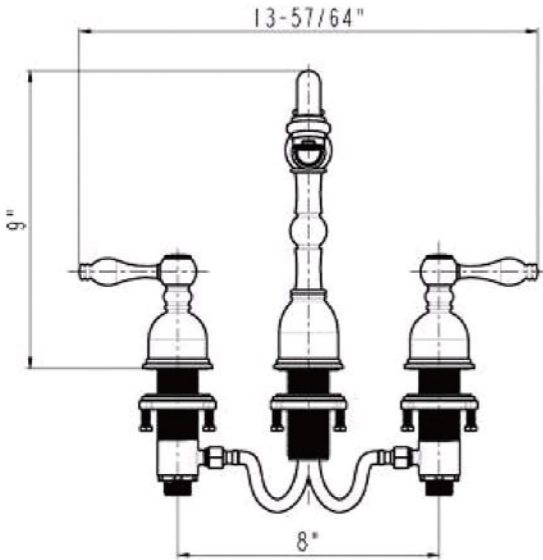

ITEM # L019FFLDB OVAL FLEUR DE LIS FLAT RIM

CODE/STANDARD COMPLIANCE

* IAPMO/cUPC LISTED

OUTER DIMENSIONS: 19"X14"X6"

INNER DIMENSIONS: 17"X12"X6"

DRAIN SIZE: 1.5" W/O OVERFLOW

MATERIAL GAUGE: 17

IMPORTANT: THIS PRODUCT IS HAND CRAFTED AND SMALL VARIANCES MAY OCCUR. DIMENSIONS MAY VARY UP TO 1/4". DO NOT MAKE ANY INSTALLATION CUTS UNTIL YOU RECEIVE YOUR SINK.

BY PREMIER COPPER PRODUCTS

B-WS01ORB

8" WIDESPREAD BATHROOM FAUCET

FEATURES:

- All Brass Material
- Ceramic Cartridges
- Max Flow Rate: 2.2GPM(8.3LPM) @ 60PSI
- 100% Factory Tested
- Brass Pop-up Available

TRU™ Faucets

BY PREMIER COPPER PRODUCTS

B-WS010RB

PRODUCT SPECIFICATIONS

BY PREMIER COPPER PRODUCTS

B-WS01ORB

PARTS LISTING

26	2090165	HEXAGONAL MOUNTING SCREW
25	2860356	STAINLESS STEEL FLEXIBLE HOSE
24	2030022	CONTROL BODY
23	2120081	MOUNTING NUT
22	2180126	WASHER
21	2050167	WASHER
20	2010312	BASE SET
19	2110501	BODY CANOPY
18	2133083	CONTROL BODY
17	2050093	O-RING
16	2710101	FAST OPEN CARTRIDGE
15	2750409	HANDLE
14	2030032	CONNECT PIPE
13	2050068	O-RING
12	2050071	O-RING
11	2040232	CONNECTER
10	2180082	FRICTION WASHER
9	2050184	FRICTION WASHER
8	2040230	CONNECTER
7	2090273	SCREW
6	2110735	CAP
5	2040231	BODY CONNECTER
4	2050149	WASHER
3	2140186	SPOUT PIPE
2	2040233	CONNECTER
1	2700025	24 AERATOR