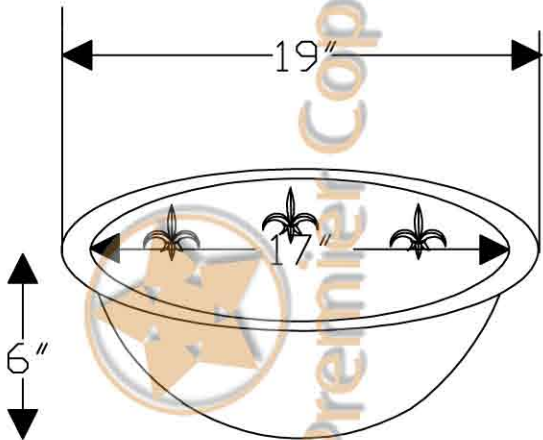

ITEM # L019FFLDB OVAL FLEUR DE LIS FLAT RIM

CODE/STANDARD COMPLIANCE

* IAPMO/cUPC LISTED

OUTER DIMENSIONS: 19"X14"X6"

INNER DIMENSIONS: 17"X12"X6"

DRAIN SIZE: 1.5" W/O OVERFLOW

MATERIAL GAUGE: 17

IMPORTANT: THIS PRODUCT IS HAND CRAFTED AND SMALL VARIANCES MAY OCCUR. DIMENSIONS MAY VARY UP TO 1/4". DO NOT MAKE ANY INSTALLATION CUTS UNTIL YOU RECEIVE YOUR SINK.

BY PREMIER COPPER PRODUCTS

B-WS01ORB

8" WIDESPREAD BATHROOM FAUCET

FEATURES:

- All Brass Material
- Ceramic Cartridges
- Max Flow Rate: 2.2GPM(8.3LPM) @ 60PSI
- 100% Factory Tested
- Brass Pop-up Available