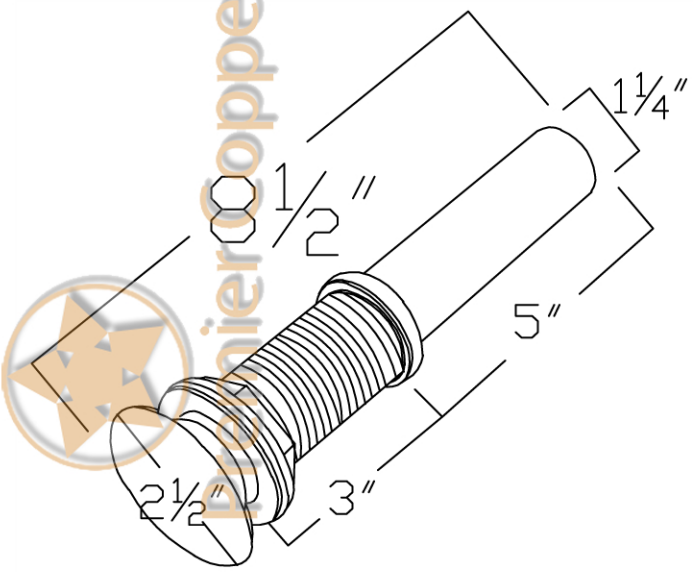

ITEM # L019FFLDB OVAL FLEUR DE LIS FLAT RIM

CODE/STANDARD COMPLIANCE

* IAPMO/cUPC LISTED

OUTER DIMENSIONS: 19"X14"X6"

INNER DIMENSIONS: 17"X12"X6"

DRAIN SIZE: 1.5" W/O OVERFLOW

MATERIAL GAUGE: 17

IMPORTANT: THIS PRODUCT IS HAND CRAFTED AND SMALL VARIANCES MAY OCCUR. DIMENSIONS MAY VARY UP TO 1/4". DO NOT MAKE ANY INSTALLATION CUTS UNTIL YOU RECEIVE YOUR SINK.

BY PREMIER COPPER PRODUCTS

B-WS01ORB

8" WIDESPREAD BATHROOM FAUCET

FEATURES:

- All Brass Material
- Ceramic Cartridges
- Max Flow Rate: 2.2GPM(8.3LPM) @ 60PSI
- 100% Factory Tested
- Brass Pop-up Available

TRU™ Faucets

BY PREMIER COPPER PRODUCTS

B-WS010RB

PRODUCT SPECIFICATIONS

BY PREMIER COPPER PRODUCTS

B-WS01ORB

PARTS LISTING

26	2090165	HEXAGONAL MOUNTING SCREW
25	2860356	STAINLESS STEEL FLEXIBLE HOSE
24	2030022	CONTROL BODY
23	2120081	MOUNTING NUT
22	2180126	WASHER
21	2050167	WASHER
20	2010312	BASE SET
19	2110501	BODY CANOPY
18	2133083	CONTROL BODY
17	2050093	O-RING
16	2710101	FAST OPEN CARTRIDGE
15	2750409	HANDLE
14	2030032	CONNECT PIPE
13	2050068	O-RING
12	2050071	O-RING
11	2040232	CONNECTER
10	2180082	FRICTION WASHER
9	2050184	FRICTION WASHER
8	2040230	CONNECTER
7	2090273	SCREW
6	2110735	CAP
5	2040231	BODY CONNECTER
4	2050149	WASHER
3	2140186	SPOUT PIPE
2	2040233	CONNECTER
1	2700025	24 AERATOR

ITEM # D-208ORB
1.5" NON-OVERFLOW
POP-UP DRAIN
COLOR: OIL RUBBED BRONZE
SIZE: 1.5"

PREMIER
COPPER PRODUCTS

ITEM # C900-ORB OIL RUBBED BRONZE INSTALLATION SILICONE

SIZE: 4.7oz

COLOR: OIL RUBBED BRONZE

PERFECT FOR INSTALLING COPPER SINKS AND ORB DRAINS!