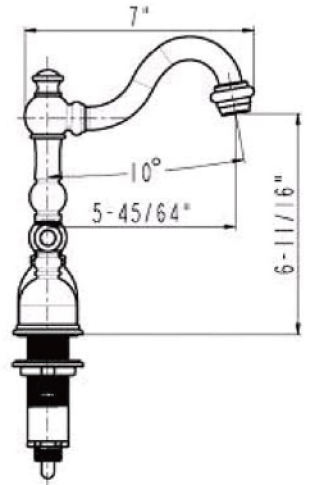

ITEM # L019FFLDB OVAL FLEUR DE LIS FLAT RIM

CODE/STANDARD COMPLIANCE

* IAPMO/cUPC LISTED

OUTER DIMENSIONS: 19"X14"X6"

INNER DIMENSIONS: 17"X12"X6"

DRAIN SIZE: 1.5" W/O OVERFLOW

MATERIAL GAUGE: 17

IMPORTANT: THIS PRODUCT IS HAND CRAFTED AND SMALL VARIANCES MAY OCCUR. DIMENSIONS MAY VARY UP TO 1/4". DO NOT MAKE ANY INSTALLATION CUTS UNTIL YOU RECEIVE YOUR SINK.

BY PREMIER COPPER PRODUCTS

B-WS01ORB

8" WIDESPREAD BATHROOM FAUCET

FEATURES:

- All Brass Material
- Ceramic Cartridges
- Max Flow Rate: 2.2GPM(8.3LPM) @ 60PSI
- 100% Factory Tested
- Brass Pop-up Available

APPLICABLE STANDARDS/CODES:

- ASME A112.18.1
- CSA B125.1-2005
- NSF/ANSI 61-2007a
- California Lead Plumbing Law
- ADA

FINISHES:

- Oil Rubbed Bronze (ORB)
- Brushed Nickel (BN)

SPECIFIED MODEL:

Model	Description	Finish
B-WS01ORB-N	8" Widespread Bathroom Faucet W/ Non-Overflow Drain	ORB
B-WS01ORB-O	8" Widespread Bathroom Faucet W/ Overflow Style Drain	ORB

TRU™ Faucets

BY PREMIER COPPER PRODUCTS

B-WS010RB

PRODUCT SPECIFICATIONS

BY PREMIER COPPER PRODUCTS

B-WS01ORB

PARTS LISTING

26	2090165	HEXAGONAL MOUNTING SCREW
25	2860356	STAINLESS STEEL FLEXIBLE HOSE
24	2030022	CONTROL BODY
23	2120081	MOUNTING NUT
22	2180126	WASHER
21	2050167	WASHER
20	2010312	BASE SET
19	2110501	BODY CANOPY
18	2133083	CONTROL BODY
17	2050093	O-RING
16	2710101	FAST OPEN CARTRIDGE
15	2750409	HANDLE
14	2030032	CONNECT PIPE
13	2050068	O-RING
12	2050071	O-RING
11	2040232	CONNECTER
10	2180082	FRICTION WASHER
9	2050184	FRICTION WASHER
8	2040230	CONNECTER
7	2090273	SCREW
6	2110735	CAP
5	2040231	BODY CONNECTER
4	2050149	WASHER
3	2140186	SPOUT PIPE
2	2040233	CONNECTER
1	2700025	24 AERATOR