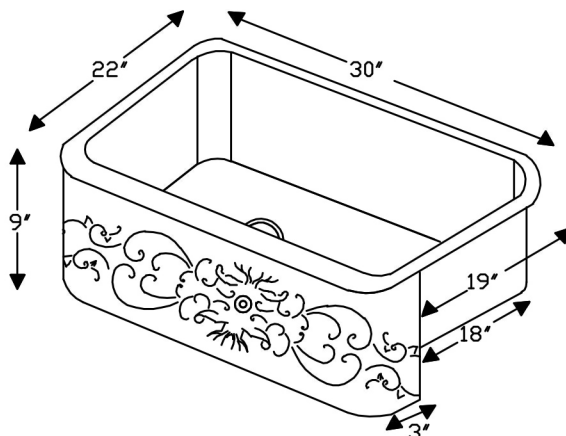

PACKAGE INCLUDES THE FOLLOWING ITEMS:

- * 30" Hammered Copper Kitchen Apron Single Basin Sink w/ Scroll Design / ORB Finish (Model# KASDB30229S)
- * 3.5" Garbage Disposal Drain w/ Basket / ORB Finish (Model# D-130ORB)
- * Oil Rubbed Bronze Installation Silicone (Model# C900-ORB)
- * Copper Sink Wax (Model# W900-WAX)

* ORB: Oil Rubbed Bronze

SINK DETAILS (Model# KASDB30229S)

- * 30" Hammered Copper Kitchen Apron Single Basin Sink w/ Scroll Design
- * Color: Oil Rubbed Bronze
- * Outer Dimension: 30" x 22" x 9"
- * Inner Dimension: 28" x 19" x 9"
- * Drain Size: 3.5" Standard
- * Material Gauge: 14

* ORB: Oil Rubbed Bronze

DRAIN #1 DETAILS (Model# D-130ORB)

- * 3.5" Deluxe Garbage Disposal Drain w/ Basket
- * Color: Oil Rubbed Bronze
- * Inner Dimension: 3.5"
- * Outer Dimension: 4.5" x 2"
- * Installation Type: Insinkerator Brand Compatible
- * Material: Brass