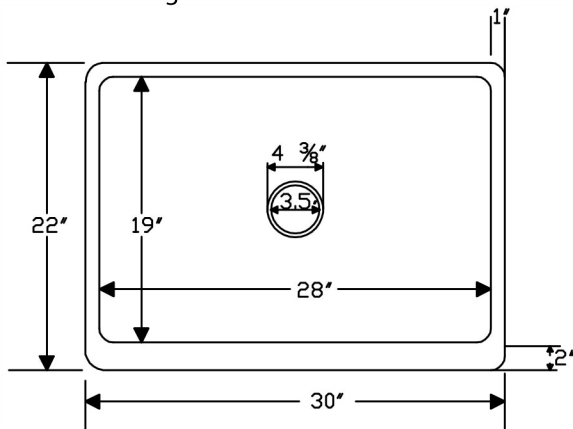

PACKAGE INCLUDES THE FOLLOWING ITEMS:

- * 30" Hammered Copper Kitchen Apron Single Basin Sink w/ Scroll Design / ORB Finish (Model# KASDB30229S)
- * 3.5" Garbage Disposal Drain w/ Basket / ORB Finish (Model# D-130ORB)
- * Oil Rubbed Bronze Installation Silicone (Model# C900-ORB)
- * Copper Sink Wax (Model# W900-WAX)

* ORB: Oil Rubbed Bronze

SINK DETAILS (Model# KASDB30229S)

- * 30" Hammered Copper Kitchen Apron Single Basin Sink w/ Scroll Design
- * Color: Oil Rubbed Bronze
- * Outer Dimension: 30" x 22" x 9"
- * Inner Dimension: 28" x 19" x 9"
- * Drain Size: 3.5" Standard
- * Material Gauge: 14

* ORB: Oil Rubbed Bronze

DRAIN #1 DETAILS (Model# D-130ORB)

- * 3.5" Deluxe Garbage Disposal Drain w/ Basket
- * Color: Oil Rubbed Bronze
- * Inner Dimension: 3.5"
- * Outer Dimension: 4.5" x 2"
- * Installation Type: Insinkerator Brand Compatible
- * Material: Brass

SILICONE DETAILS (Model# C900-ORB)

- * Neutral Cure Installation Silicone
- * Size: 4.5 OZ
- * Matches a Variety of Different Styled Sinks and Drains

COPPER SINK WAX DETAILS (Model# W900-WAX)

- * Copper Sink Wax & Cleaner
- * Made from Natural Bee's Wax
- * No Wax Build Up Ever!
- * Hard Water Protection
- * Works great on a variety of different surfaces: