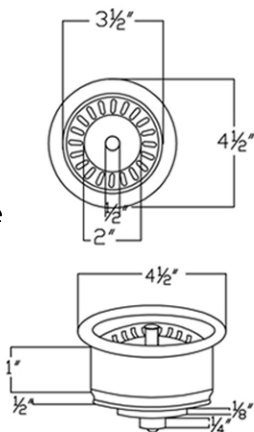

PACKAGE INCLUDES THE FOLLOWING ITEMS:

- * 30" Hammered Copper Kitchen Apron Single Basin Sink w/ Scroll Design / ORB Finish (Model# KASDB30229S)
- * 3.5" Garbage Disposal Drain w/ Basket / ORB Finish (Model# D-130ORB)
- * Oil Rubbed Bronze Installation Silicone (Model# C900-ORB)
- * Copper Sink Wax (Model# W900-WAX)

* ORB: Oil Rubbed Bronze

SINK DETAILS (Model# KASDB30229S)

- * 30" Hammered Copper Kitchen Apron Single Basin Sink w/ Scroll Design
- * Color: Oil Rubbed Bronze
- * Outer Dimension: 30" x 22" x 9"
- * Inner Dimension: 28" x 19" x 9"
- * Drain Size: 3.5" Standard
- * Material Gauge: 14

* ORB: Oil Rubbed Bronze

DRAIN #1 DETAILS (Model# D-130ORB)

- * 3.5" Deluxe Garbage Disposal Drain w/ Basket
- * Color: Oil Rubbed Bronze
- * Inner Dimension: 3.5"
- * Outer Dimension: 4.5" x 2"
- * Installation Type: Insinkerator Brand Compatible
- * Material: Brass

SILICONE DETAILS (Model# C900-ORB)

- * Neutral Cure Installation Silicone
- * Size: 4.5 OZ
- * Matches a Variety of Different Styled Sinks and Drains

COPPER SINK WAX DETAILS (Model# W900-WAX)

- * Copper Sink Wax & Cleaner
- * Made from Natural Bee's Wax
- * No Wax Build Up Ever!
- * Hard Water Protection
- * Works great on a variety of different surfaces: