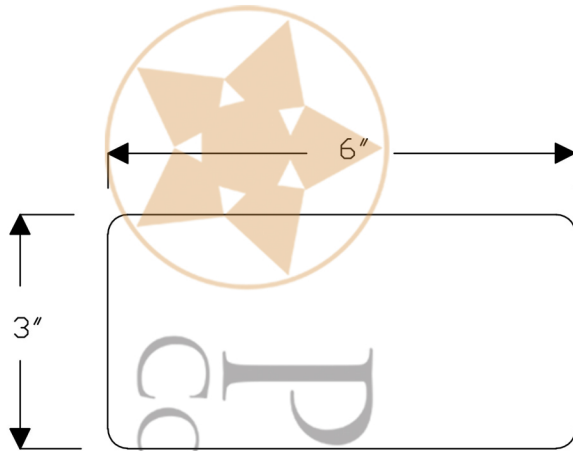

PREMIER
COPPER PRODUCTS

MODEL NUMBER: T36DBH_PKG8

- * Description: Hammered Copper Tile Package
- * Dimensions: 3" x 6"
- * Quantity: **8 Tiles Total**
- * Finish: Oil Rubbed Bronze

* ORB: Oil Rubbed Bronze

TILE DETAILS (Model# T36DBH)

- * Dimensions: 3" x 6"
- * Finish: Oil Rubbed Bronze
- * Quantity: 8 Tiles Total

DUE TO THE HAND CRAFTED NATURE OF THIS PRODUCT SMALL VARIANCES IN COLOR AND SIZE MAY OCCUR.