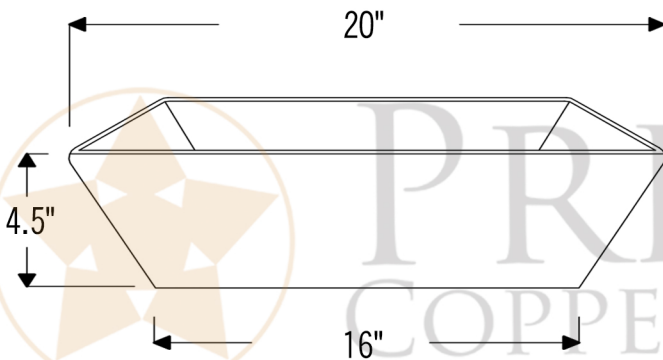

PREMIER
COPPER PRODUCTS

MODEL NUMBER: VREC2014EN

- * Description: 20" Rectangle Vessel Hammered Copper Sink in Nickel
- * Outer Dimension: 20" x 14" x 4.5"
- * Bottom Dimension: 16" x 10"
- * Drain Opening: 1.5"
- * Finish: Nickel