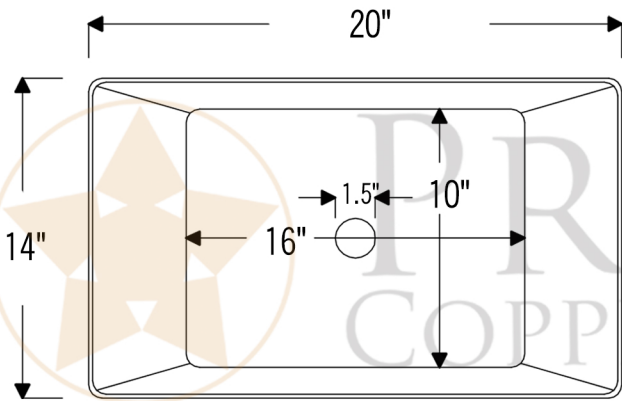

PREMIER
COPPER PRODUCTS

MODEL NUMBER: VREC2014EN

- * Description: 20" Rectangle Vessel Hammered Copper Sink in Nickel
- * Outer Dimension: 20" x 14" x 4.5"
- * Bottom Dimension: 16" x 10"
- * Drain Opening: 1.5"
- * Finish: Nickel