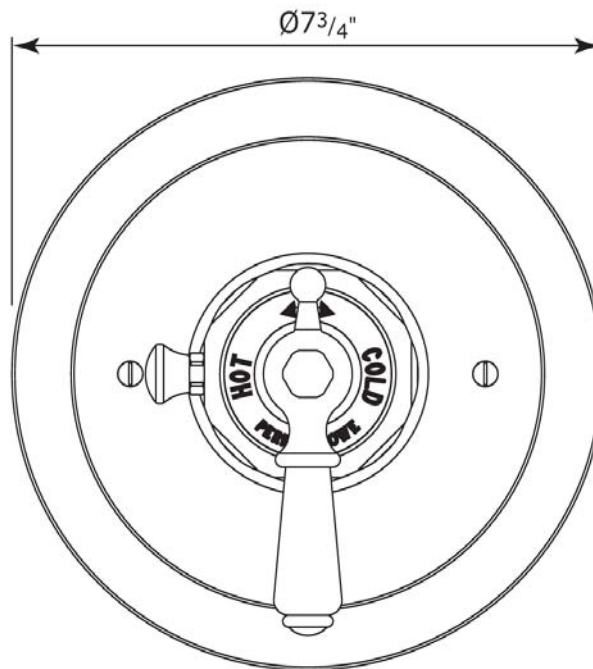

WARRANTY

- Limited Lifetime