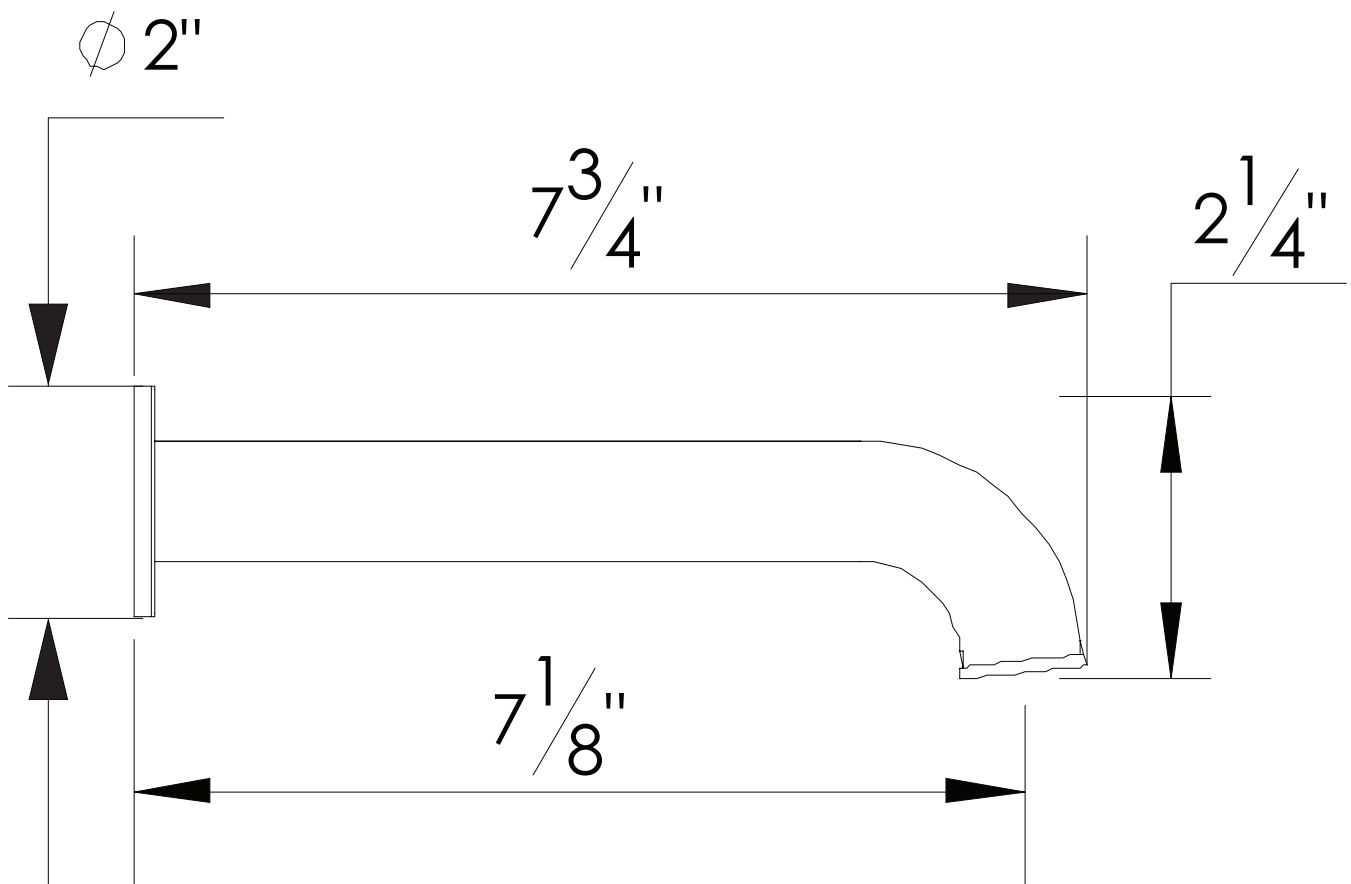

PRODUCT SPECIFICATION SHEET

ITEM # 4518ST Tub spout

- 1/2" NPT female connection
- Spout center to wall distance 7-1/8"
- NOT RECOMMENDED TO BE USED IN ROMAN TUB APPLICATION

The measurements shown are for reference only. Products and specifications shown are subject to change without notice.