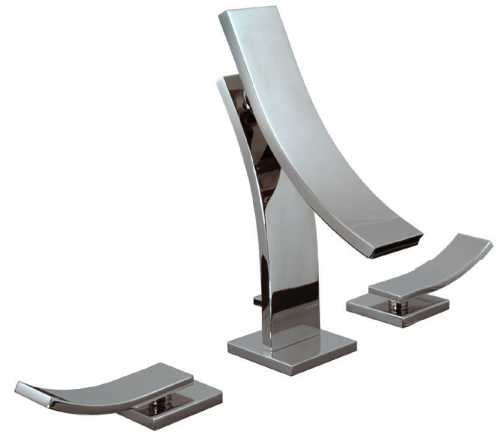

PRODUCT SPECIFICATION SHEET

ITEM # 9920CU Widespread lavatory set

- "CU" style handles
- Includes pop-up drain assembly
- Solid brass
- 1/4 turn ceramic disk cartridge
- 1.2 GPM (CALGreen Compliant)
- Pre-assembled handles and valves
- 22 finishes available