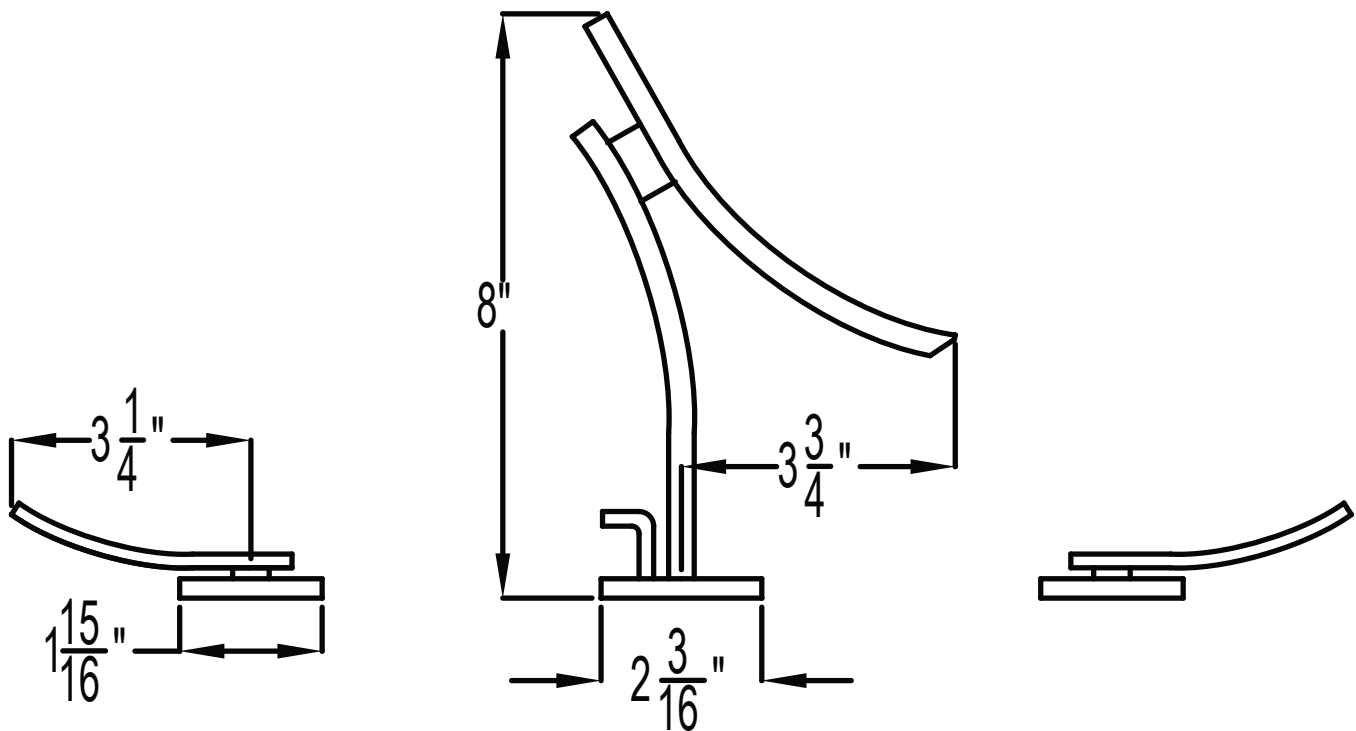

PRODUCT SPECIFICATION SHEET

ITEM # 9920CU Widespread lavatory set

- "CU" style handles
- Includes pop-up drain assembly
- Solid brass
- 1/4 turn ceramic disk cartridge
- 1.2 GPM (CALGreen Compliant)
- Pre-assembled handles and valves
- 22 finishes available

The measurements shown are for reference only. Products and specifications shown are subject to change without notice.